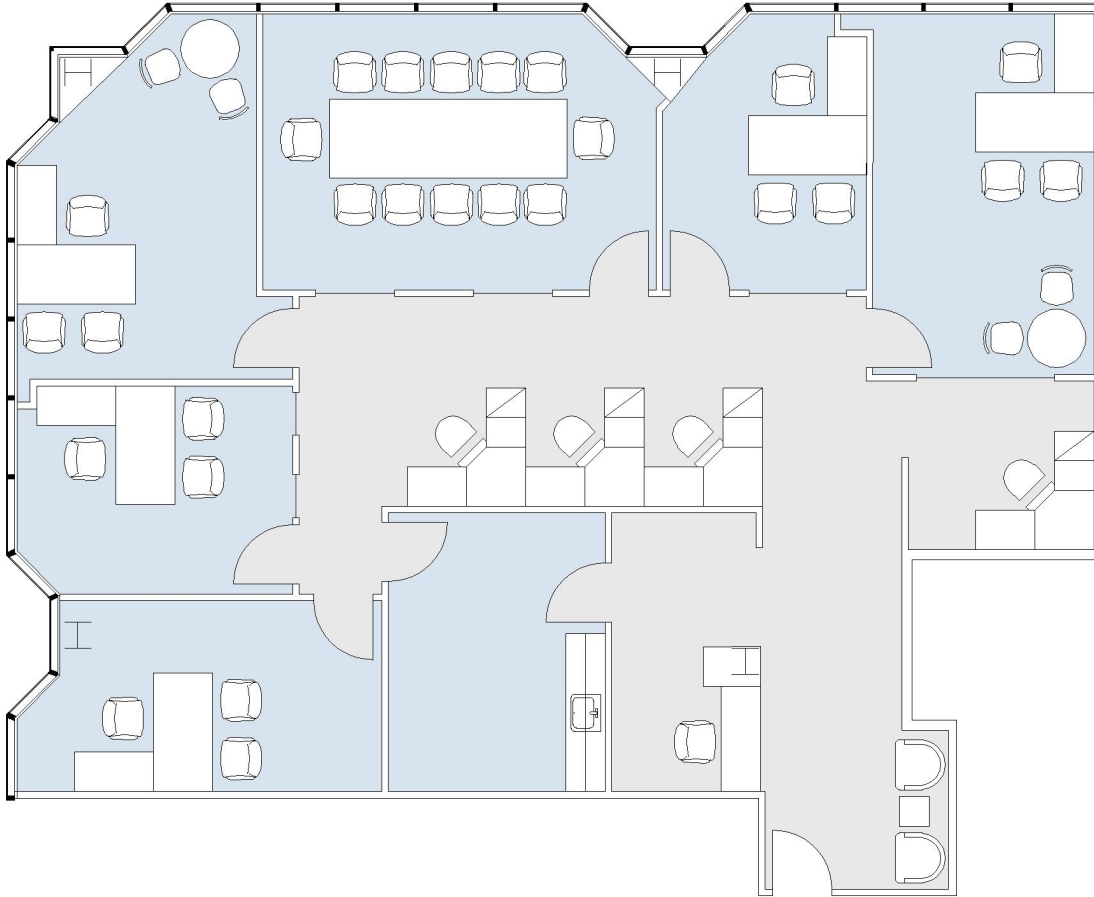

# 12424 WILSHIRE

GATEWAY LOS ANGELES

SUITE 1115 | 2,604 RSF

BRENTWOOD-WILSHIRE

#### SUITE CONFIGURATION

OFFICES:	5
CONFERENCE ROOM:	1
RECEPTION:	1
KITCHEN:	1

NOT TO SCALE

FURNITURE NOT INCLUDED

For more information, please contact:

310.255.7777

leasing@douglasemmett.com

**Douglas  
Emmett**