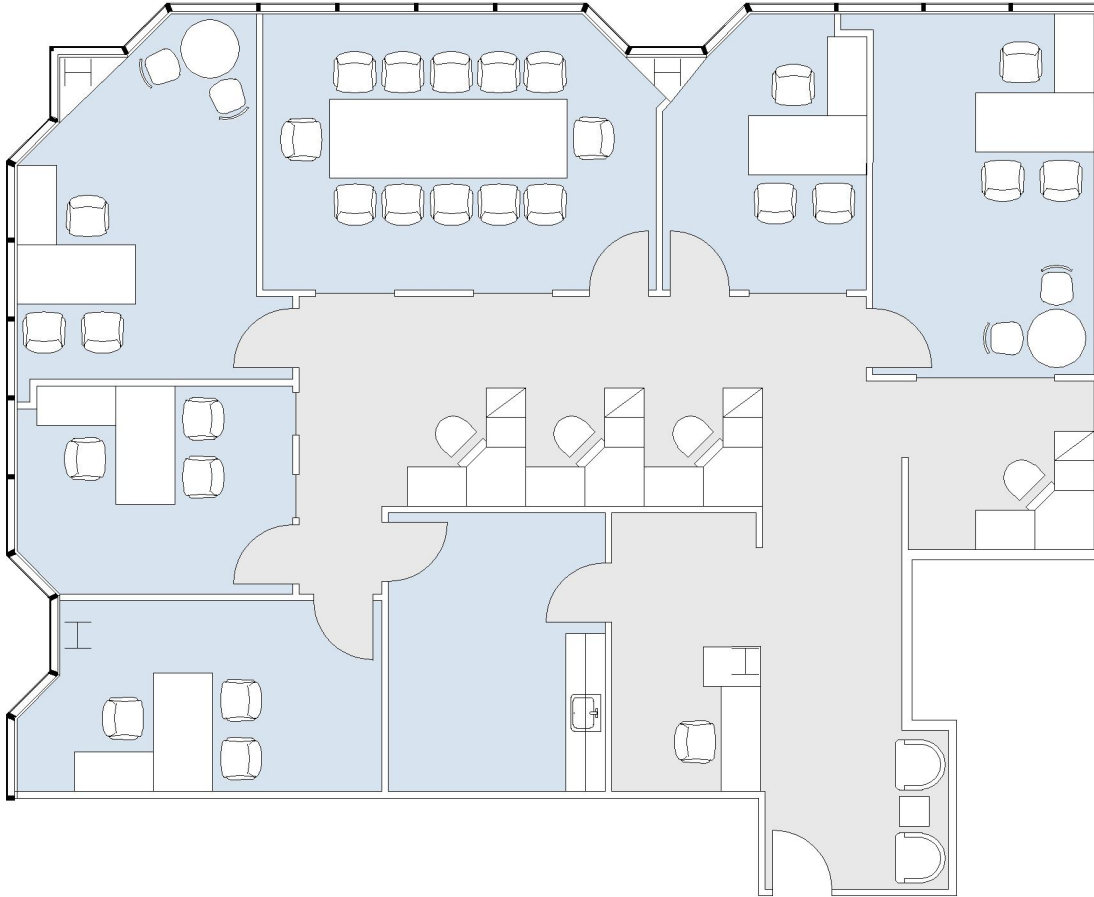

# 12424 WILSHIRE

GATEWAY LOS ANGELES

SUITE 1115 | 2,604 RSF

BRENTWOOD-WILSHIRE

### SUITE CONFIGURATION

OFFICES:	5
CONFERENCE ROOM:	1
RECEPTION:	1
KITCHEN:	1

NOT TO SCALE  
FURNITURE NOT INCLUDED

For more information, please contact:

310.255.7777  
leasing@douglasemmett.com

**Douglas  
Emmett**