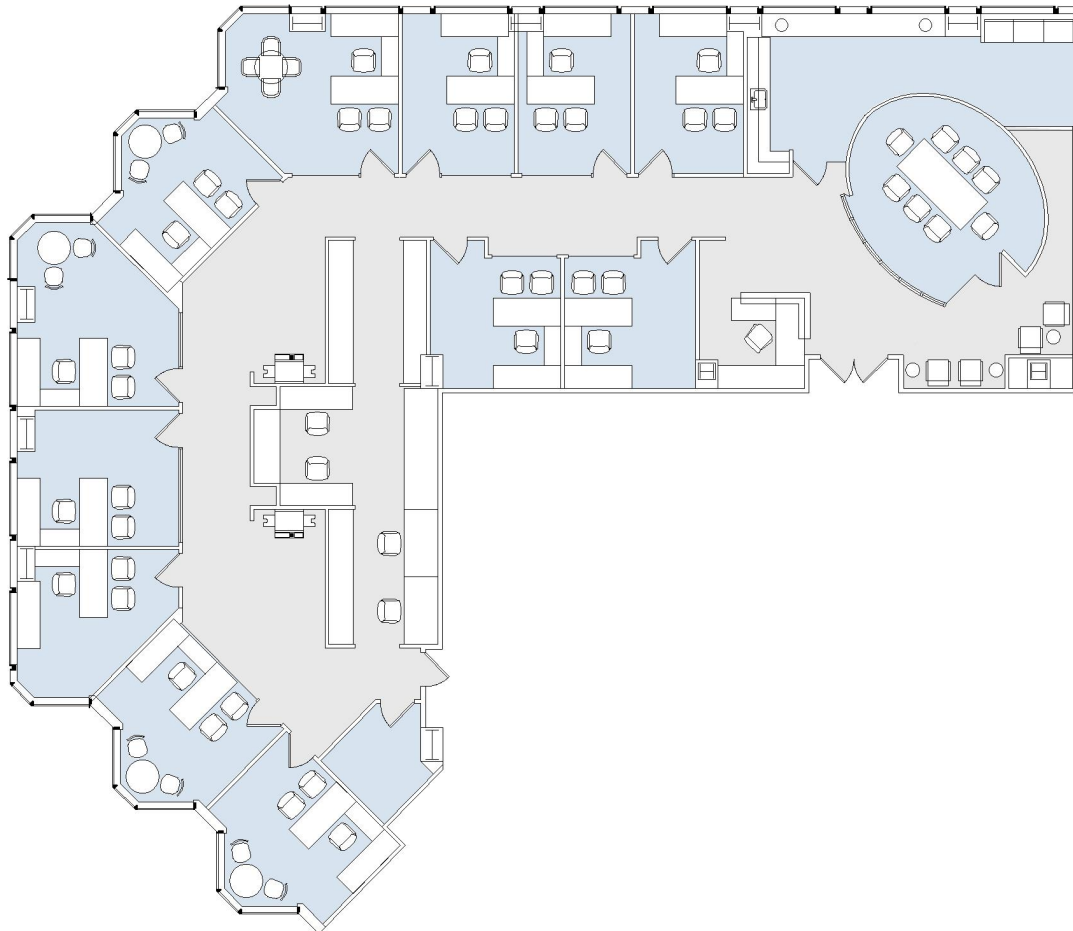

10866 WILSHIRE

WESTWOOD PLACE

SUITE 1650 | 5,328 RSF

WESTWOOD

SUITE CONFIGURATION

OFFICES:	12
CONFERENCE ROOM:	1
RECEPTION:	1
KITCHEN:	1
STORAGE:	1

NOT TO SCALE

FURNITURE NOT INCLUDED