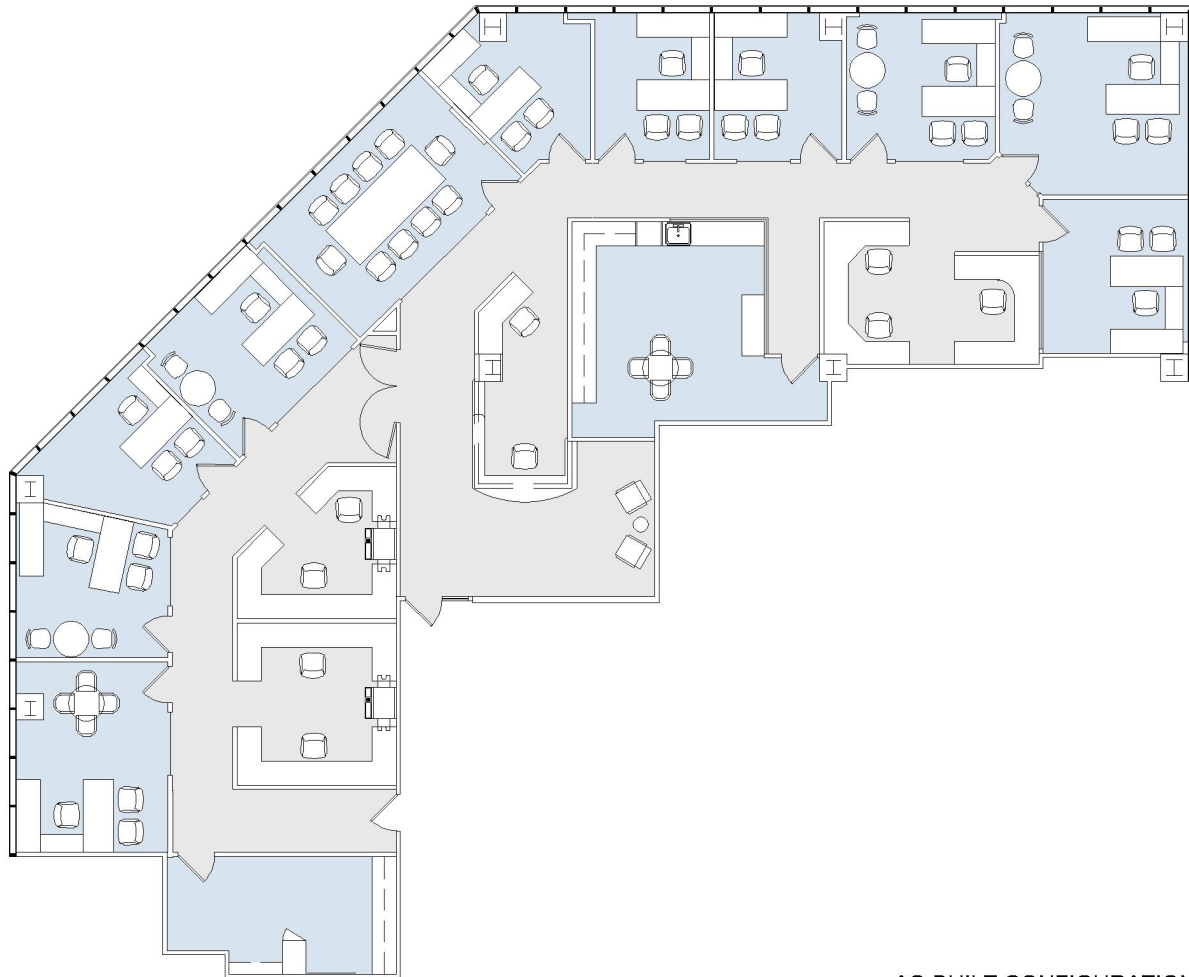

# 12100 WILSHIRE

SUITE 1250 | 5,078 RSF

BRENTWOOD-WILSHIRE

#### AS-BUILT CONFIGURATION

OFFICES:	10
CONFERENCE ROOM:	1
RECEPTION:	1
KITCHEN:	1
IT ROOM:	1

NOT TO SCALE

FURNITURE NOT INCLUDED

For more information, please contact:

310.255.7777  
leasing@douglasemmett.com