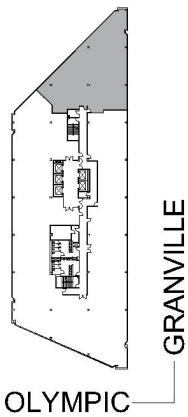

# 11835 OLYMPIC

WESTSIDE TOWERS EAST TOWER

SUITE 1020 | 4,660 RSF

SAWTELLE/WEST LA

#### SUITE CONFIGURATION

OFFICES:	3
CONFERENCE ROOM:	1
RECEPTION:	1
KITCHEN:	1
STORAGE:	2
IT ROOM:	1

NOT TO SCALE  
FURNITURE NOT INCLUDED

For more information, please contact:

310.255.7777  
leasing@douglasemmett.com