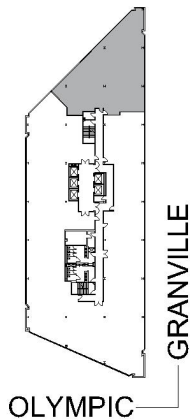

# 11835 OLYMPIC

WESTSIDE TOWERS EAST TOWER

SUITE 1020 | 4,660 RSF

SAWTELLE/WEST LA

#### SUITE CONFIGURATION

OFFICES:	3
CONFERENCE ROOM:	1
RECEPTION:	1
KITCHEN:	1
IT ROOM:	1
STORAGE ROOM:	2

NOT TO SCALE

FURNITURE NOT INCLUDED

For more information, please contact:

310.255.7777  
leasing@douglasemmett.com