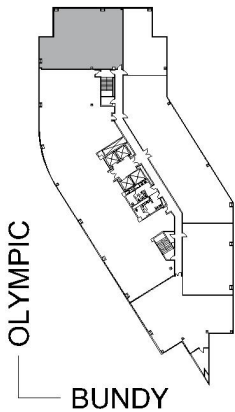

# 11900 OLYMPIC

BUNDY/OLYMPIC

SUITE 720 | 2,671 RSF

SAWTELLE/WEST LA

#### AS-BUILT CONFIGURATION

OFFICES:	1
CONFERENCE ROOM:	1
RECEPTION:	1
STORAGE:	1

NOT TO SCALE

FURNITURE NOT INCLUDED

For more information, please contact:

310.255.7777  
leasing@douglasemmett.com

**Douglas  
Emmett**