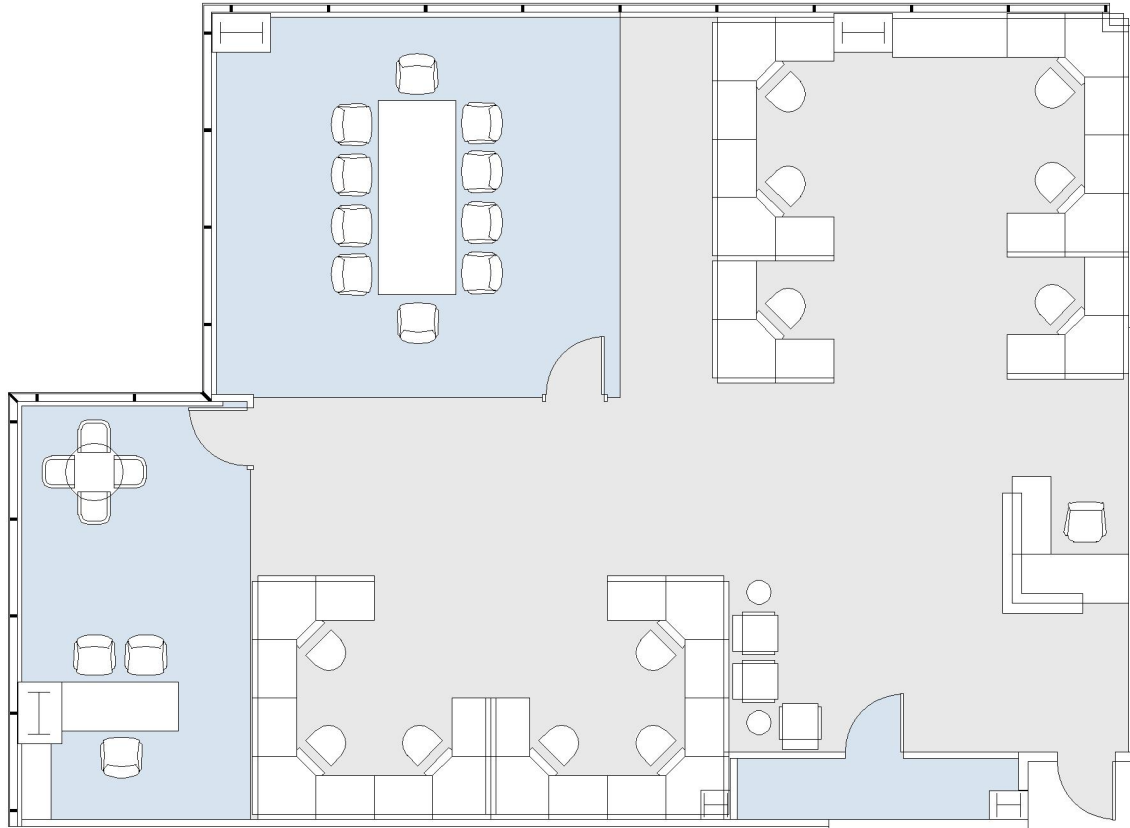

# 11900 OLYMPIC

BUNDY/OLYMPIC

SUITE 720 | 2,671 RSF

SAWTELLE/WEST LA

#### AS-BUILT CONFIGURATION

OFFICES:	1
CONFERENCE ROOM:	1
RECEPTION:	1
STORAGE:	1

NOT TO SCALE

FURNITURE NOT INCLUDED

For more information, please contact:

310.255.7777  
leasing@douglasemmett.com

**Douglas  
Emmett**