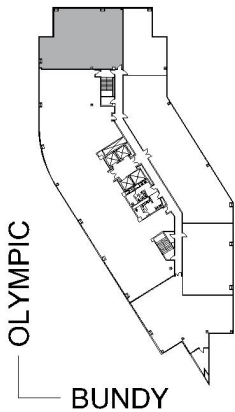

# 11900 OLYMPIC

BUNDY/OLYMPIC

SUITE 720 | 2,671 RSF

SAWTELLE/WEST LA

#### AS-BUILT CONFIGURATION

OFFICES:	1
CONFERENCE ROOM:	1
RECEPTION:	1
STORAGE:	1

NOT TO SCALE

FURNITURE NOT INCLUDED

For more information, please contact:

310.255.7777

leasing@douglasemmett.com

**Douglas  
Emmett**