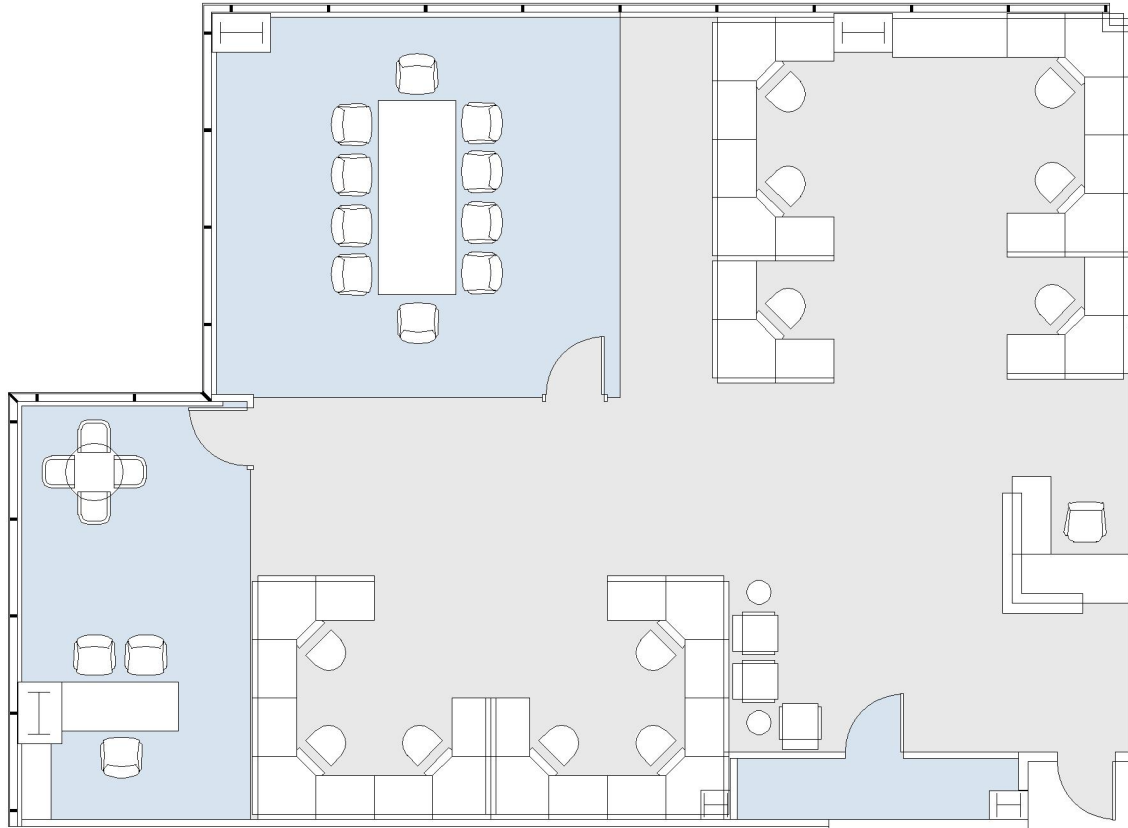

11900 OLYMPIC

BUNDY/OLYMPIC

SUITE 720 | 2,671 RSF

SAWTELLE/WEST LA

AS-BUILT CONFIGURATION

OFFICES:	1
CONFERENCE ROOM:	1
RECEPTION:	1
STORAGE:	1

NOT TO SCALE

FURNITURE NOT INCLUDED