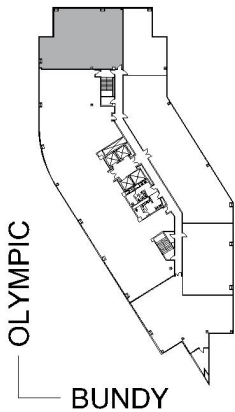

11900 OLYMPIC

BUNDY/OLYMPIC

SUITE 720 | 2,671 RSF

SAWTELLE/WEST LA

AS-BUILT CONFIGURATION

OFFICES:	1
CONFERENCE ROOM:	1
RECEPTION:	1
STORAGE:	1

NOT TO SCALE

FURNITURE NOT INCLUDED