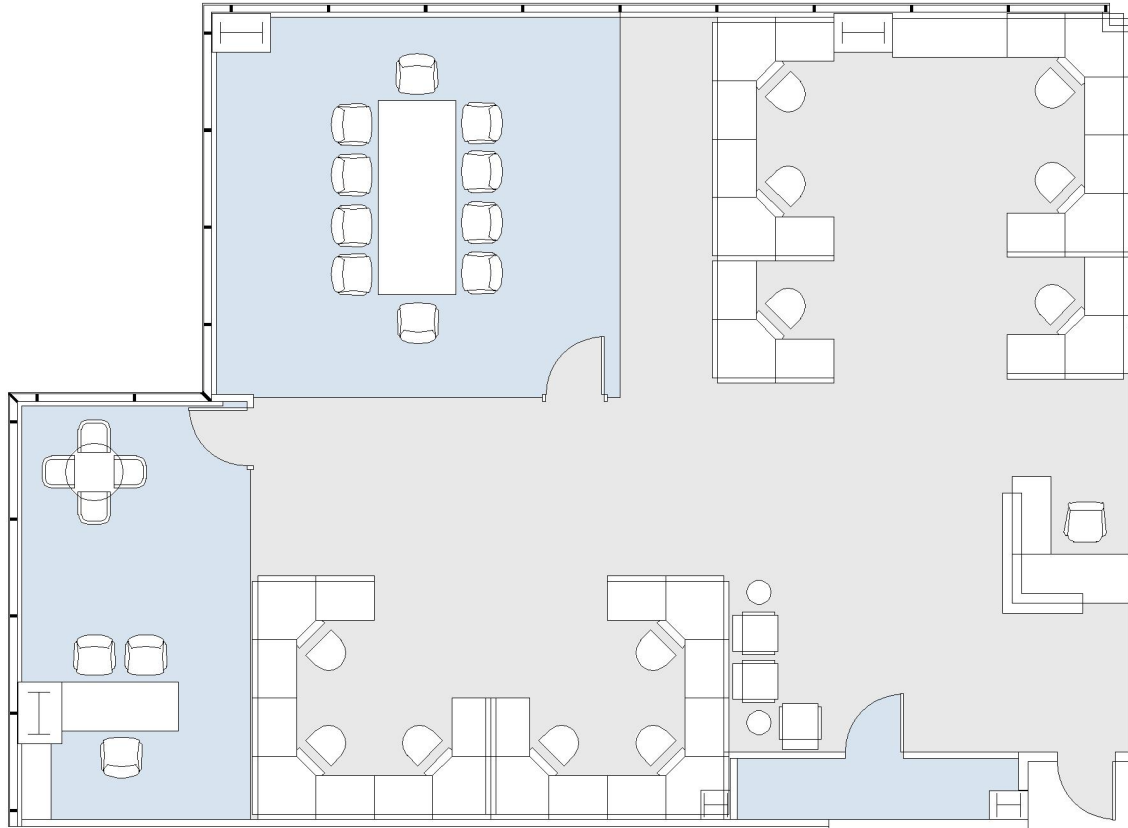

# 11900 OLYMPIC

BUNDY/OLYMPIC

SUITE 720 | 2,671 RSF

SAWTELLE/WEST LA

#### AS-BUILT CONFIGURATION

OFFICES:	1
CONFERENCE ROOM:	1
RECEPTION:	1
STORAGE:	1

NOT TO SCALE

FURNITURE NOT INCLUDED

For more information, please contact:

310.255.7777

leasing@douglasemmett.com

**Douglas  
Emmett**