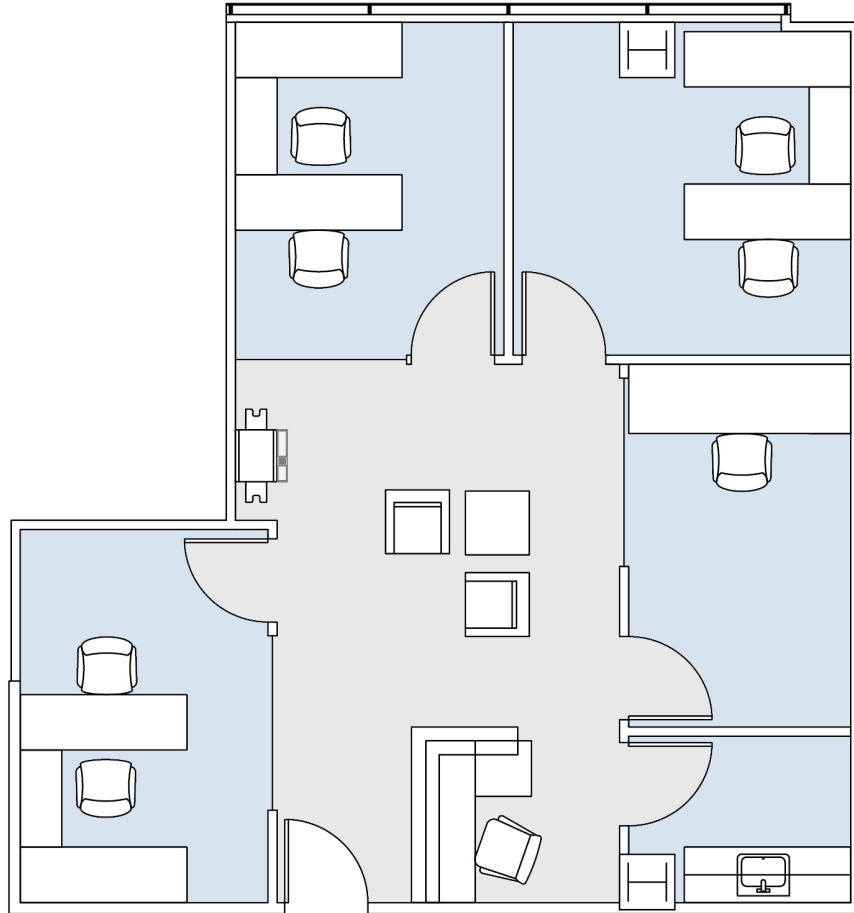

11835 OLYMPIC

WESTSIDE TOWERS EAST TOWER

SUITE 1055 | 1,013 RSF

SAWTELLE/WEST LA

AS-BUILT CONFIGURATION

OFFICES:	4
KITCHEN:	1
RECEPTION:	1

ADJUSTED FOR SOCIAL DISTANCING

NOT TO SCALE
FURNITURE NOT INCLUDED