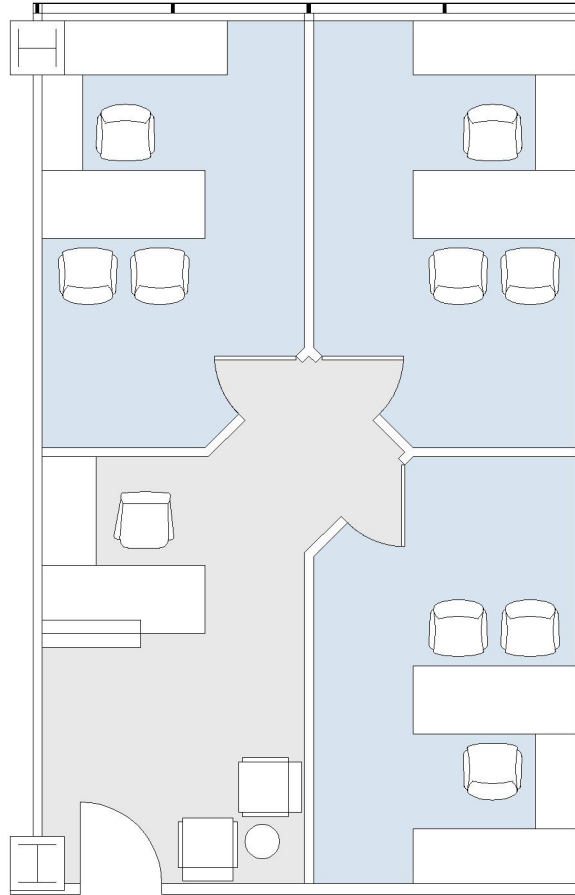

11835 OLYMPIC

WESTSIDE TOWERS EAST TOWER

SUITE 725 | 789 RSF

SAWTELLE/WEST LA

SUITE CONFIGURATION

OFFICES:	3
RECEPTION:	1

NOT TO SCALE

FURNITURE NOT INCLUDED