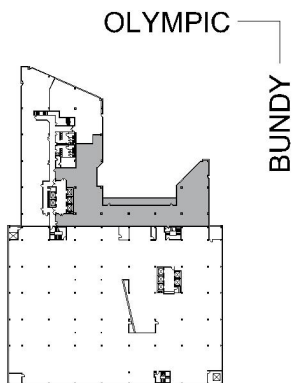

11835

OLYMPIC

WESTSIDE TOWERS EAST TOWER

SUITE 200 | 9,726 RSF

SAWTELLE/WEST LA

SUITE CONFIGURATION

OFFICES:	18
CONFERENCE ROOM:	1
RECEPTION:	1
IT ROOM:	1
STORAGE ROOM:	1
PRIVATE BALCONY:	1

NOT TO SCALE
FURNITURE NOT INCLUDED