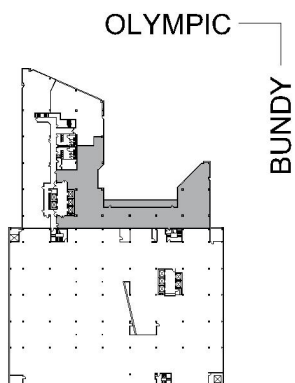

11835 OLYMPIC

WESTSIDE TOWERS EAST TOWER

SUITE 200 | 9,726 RSF

SAWTELLE/WEST LA

SUITE CONFIGURATION

OFFICES:	18
CONFERENCE ROOM:	1
RECEPTION:	1
IT ROOM:	1
STORAGE ROOM:	1
PRIVATE BALCONY:	1

NOT TO SCALE
FURNITURE NOT INCLUDED