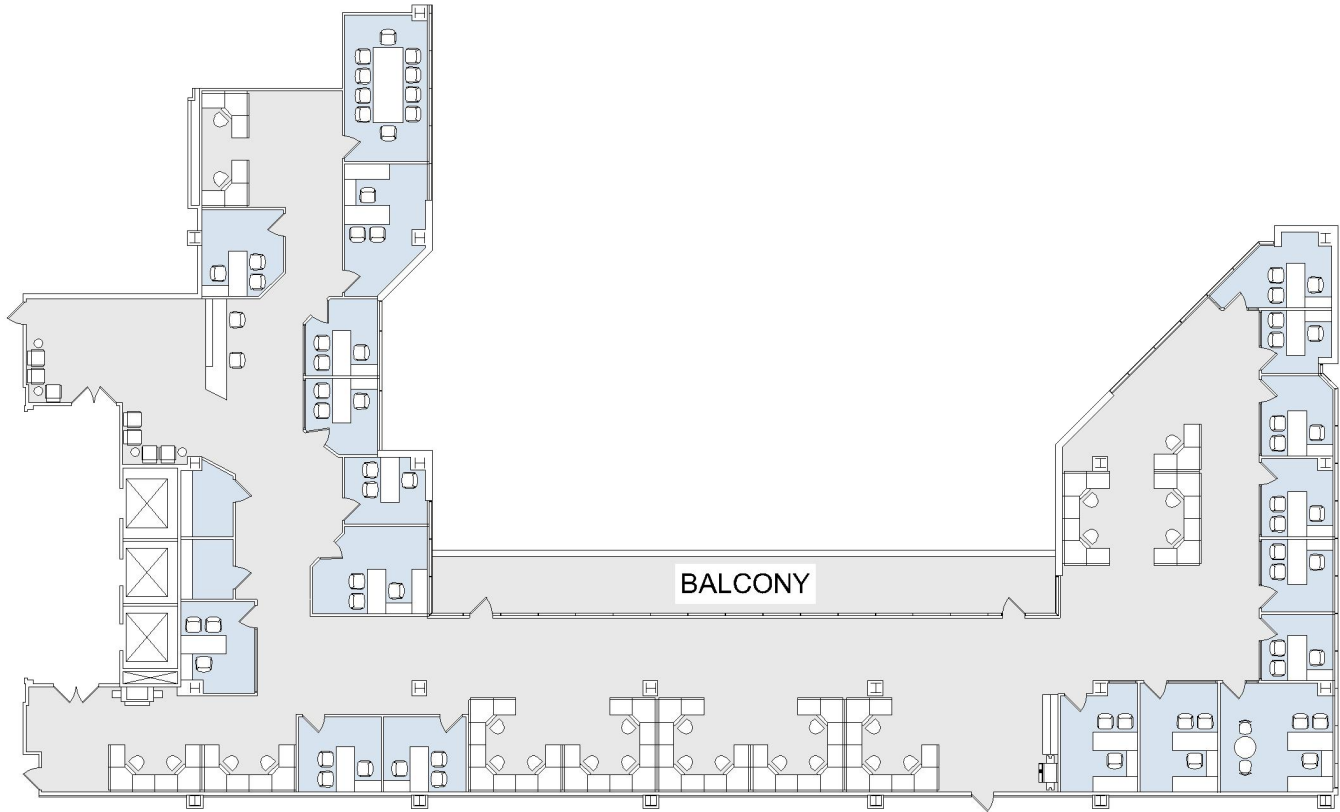

11835 OLYMPIC

WESTSIDE TOWERS EAST TOWER

SUITE 200 | 9,726 RSF

SAWTELLE/WEST LA

SUITE CONFIGURATION

OFFICES:	18
CONFERENCE ROOM:	1
RECEPTION:	1
IT ROOM:	1
STORAGE ROOM:	1
PRIVATE BALCONY:	1

NOT TO SCALE
FURNITURE NOT INCLUDED