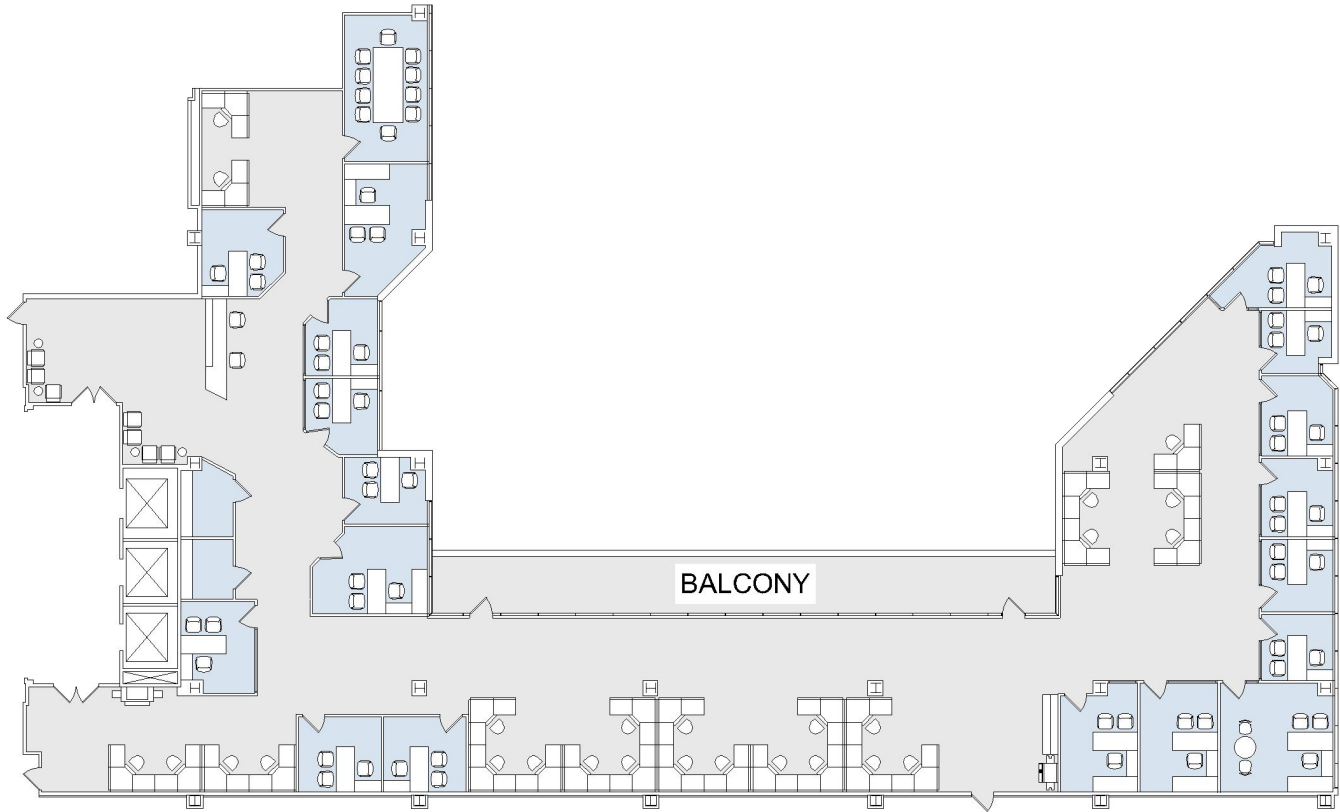

11835

OLYMPIC

WESTSIDE TOWERS EAST TOWER

SUITE 200 | 9,726 RSF

SAWTELLE/WEST LA

SUITE CONFIGURATION

OFFICES:	18
CONFERENCE ROOM:	1
RECEPTION:	1
IT ROOM:	1
STORAGE ROOM:	1
PRIVATE BALCONY:	1

NOT TO SCALE
FURNITURE NOT INCLUDED