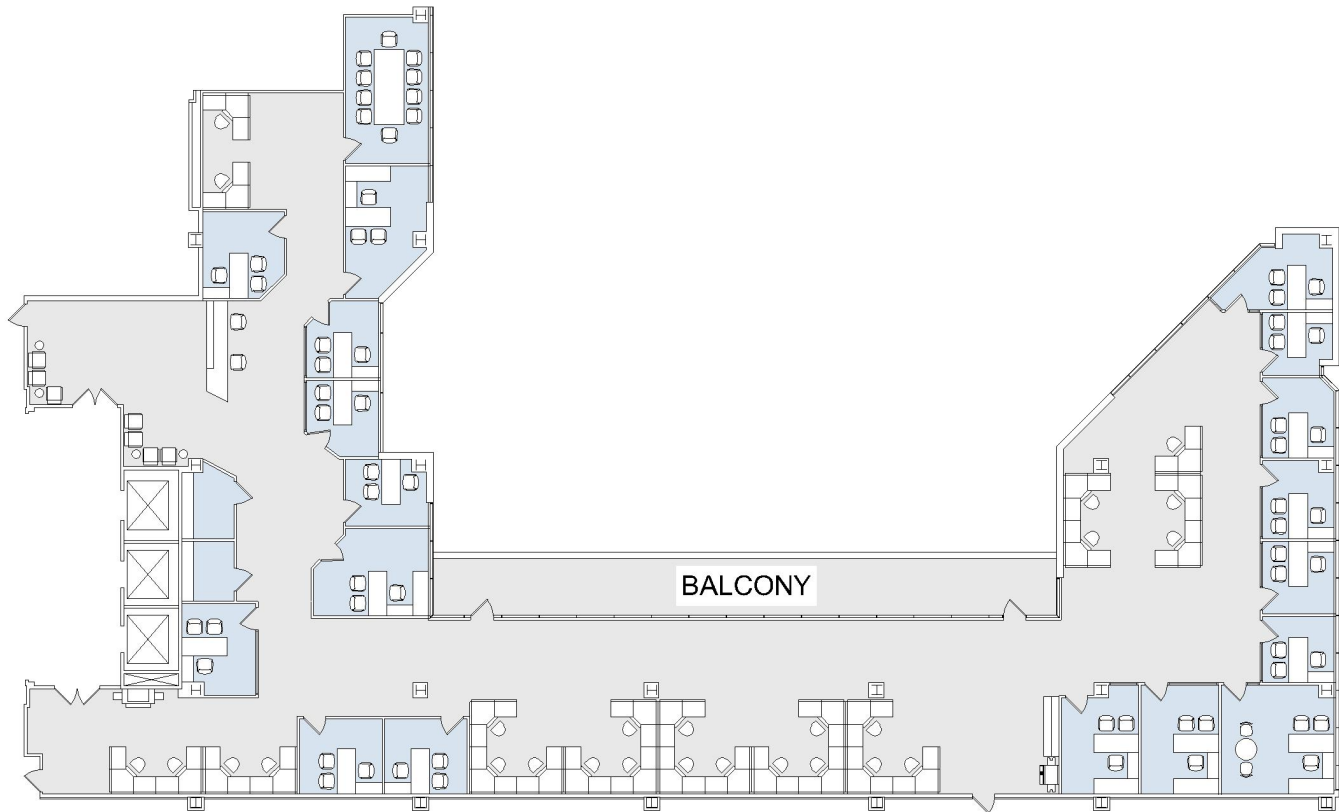

11835 OLYMPIC

WESTSIDE TOWERS EAST TOWER

SUITE 200 | 9,726 RSF

SAWTELLE/WEST LA

SUITE CONFIGURATION

OFFICES:	18
CONFERENCE ROOM:	1
RECEPTION:	1
IT ROOM:	1
STORAGE ROOM:	1
PRIVATE BALCONY:	1

NOT TO SCALE
FURNITURE NOT INCLUDED