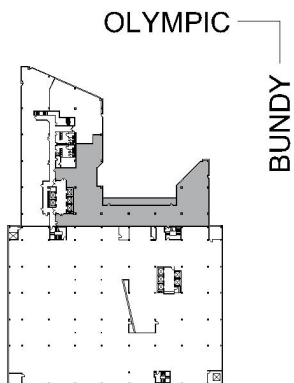

11835 OLYMPIC

WESTSIDE TOWERS EAST TOWER

SUITE 200 | 9,726 RSF

SAWTELLE/WEST LA

SUITE CONFIGURATION

OFFICES:	18
CONFERENCE ROOM:	1
RECEPTION:	1
IT ROOM:	1
STORAGE ROOM:	1
PRIVATE BALCONY:	1

NOT TO SCALE
FURNITURE NOT INCLUDED