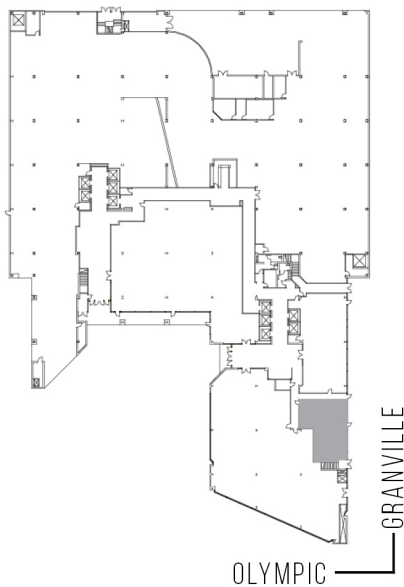

# 11835 OLYMPIC

WESTSIDE TOWERS EAST TOWER

SUITE 145 | 1,401 RSF

SAWTELLE/WEST LA

#### AS-BUILT CONFIGURATION

OFFICES:	3
RECEPTION AREA:	1
STORAGE ROOM:	1

NOT TO SCALE  
FURNITURE NOT INCLUDED

For more information, please contact:

310.255.7777

leasing@douglasemmett.com

**Douglas  
Emmett**