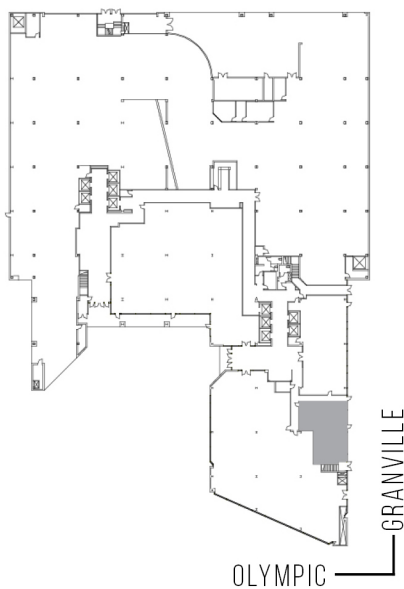

11835 OLYMPIC

WESTSIDE TOWERS EAST TOWER

SUITE 145 | 1,401 RSF

SAWTELLE/WEST LA

AS-BUILT CONFIGURATION

OFFICES:	3
RECEPTION AREA:	1
STORAGE ROOM:	1

NOT TO SCALE
FURNITURE NOT INCLUDED

For more information, please contact: