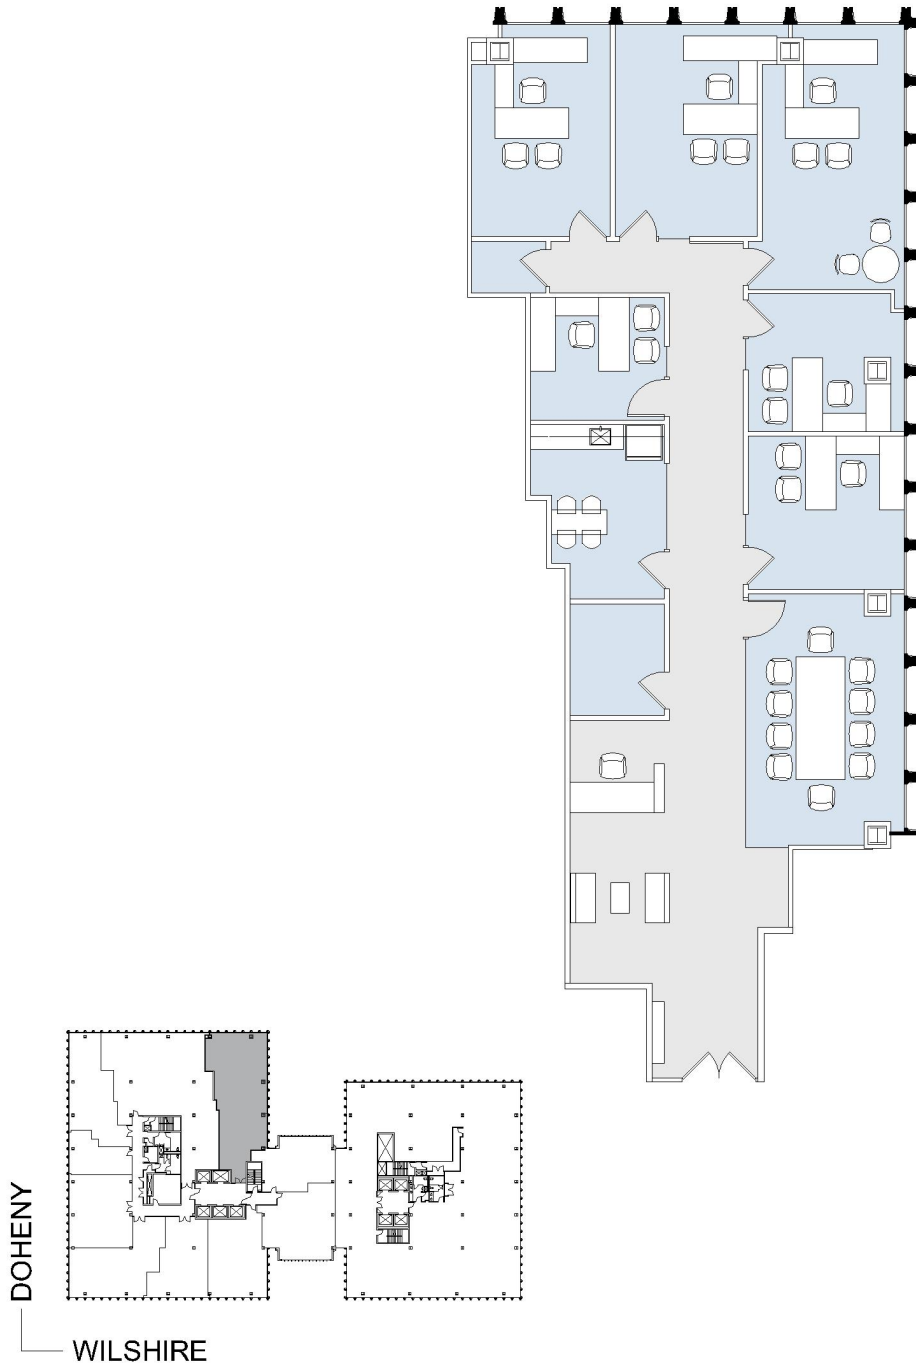

9100 WILSHIRE

9100 WILSHIRE EAST TOWER

SUITE 530 | 2,787 RSF

BEVERLY HILLS

SUITE CONFIGURATION

OFFICES:	6
CONFERENCE ROOM:	1
RECEPTION:	1
KITCHEN:	1
IT ROOM:	1

NOT TO SCALE

FURNITURE NOT INCLUDED