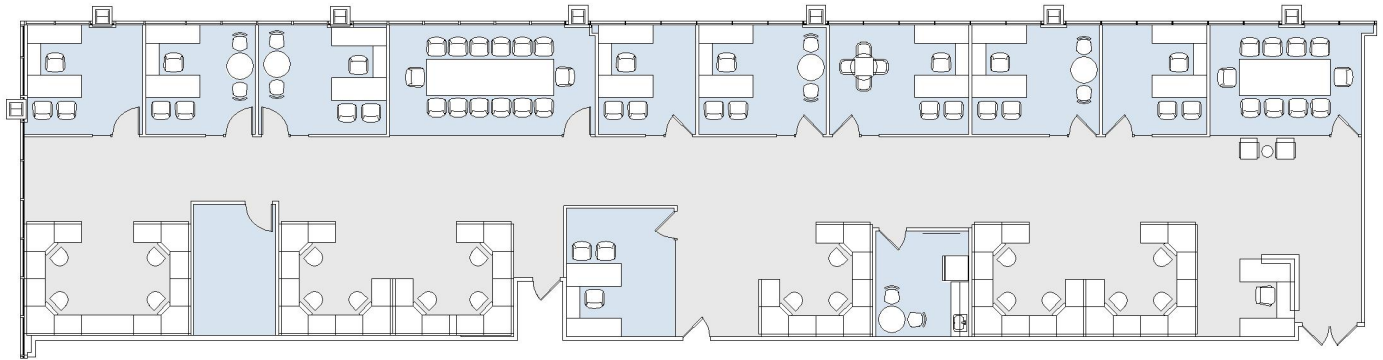

8383

WILSHIRE

SUITE 526 | 6,124 RSF

BEVERLY HILLS

SUITE CONFIGURATION

OFFICES:	9
CONFERENCE ROOM:	2
RECEPTION:	1
KITCHEN:	1
STORAGE:	1

NOT TO SCALE
FURNITURE NOT INCLUDED

For more information, please contact: