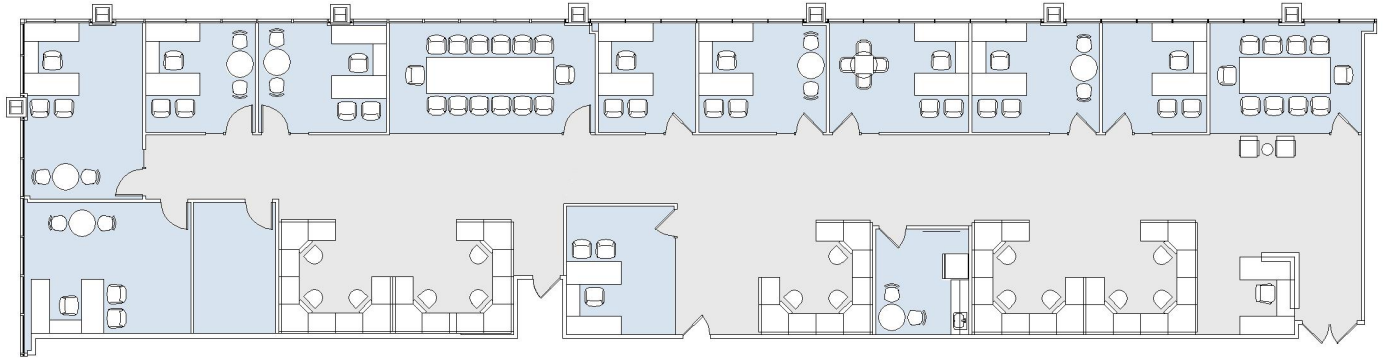

8383 WILSHIRE

SUITE 526 | 6,124 RSF
BEVERLY HILLS

SUITE CONFIGURATION

OFFICES:	10
CONFERENCE ROOM:	2
RECEPTION:	1
KITCHEN:	1
STORAGE:	1

NOT TO SCALE

FURNITURE NOT INCLUDED

For more information, please contact: