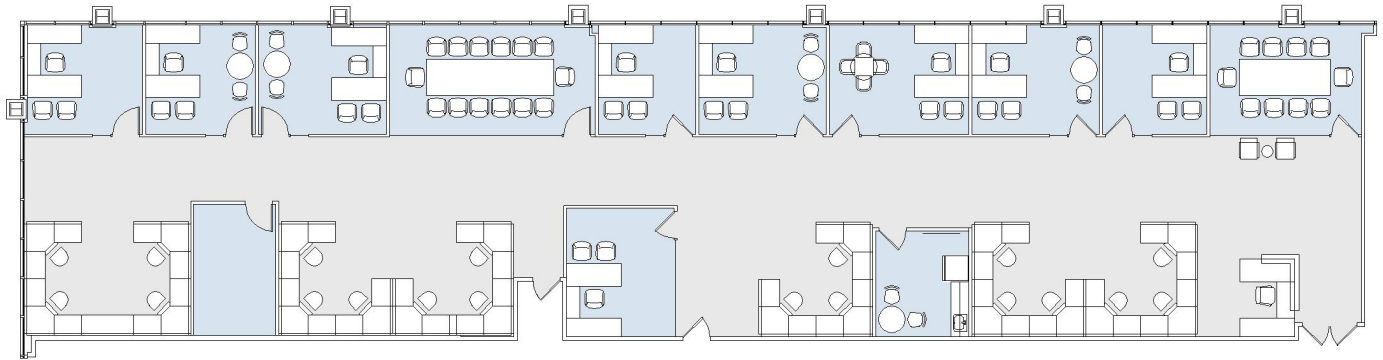

8383 WILSHIRE

SUITE 526 | 6,124 RSF
BEVERLY HILLS

SUITE CONFIGURATION

OFFICES:	9
CONFERENCE ROOM:	2
RECEPTION:	1
KITCHEN:	1
STORAGE:	1

NOT TO SCALE
FURNITURE NOT INCLUDED

For more information, please contact: