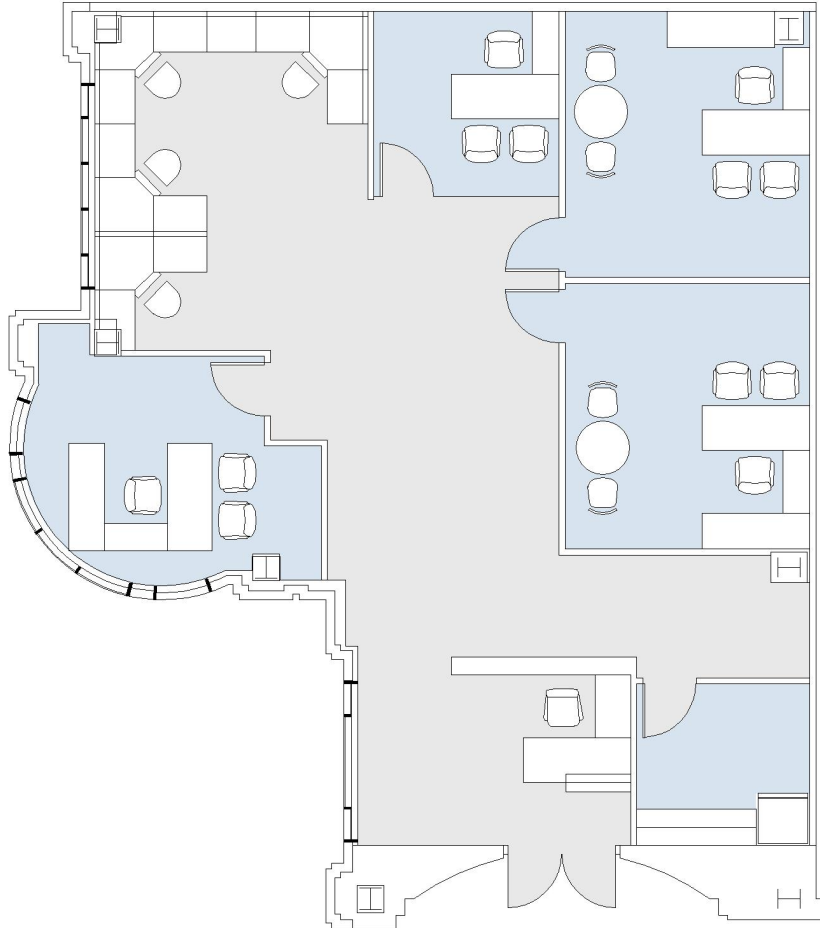

150 S RODEO DRIVE

SUITE 120 | 2,182 RSF
BEVERLY HILLS

SUITE CONFIGURATION

OFFICES:	4
RECEPTION:	1
KITCHEN:	1

NOT TO SCALE

FURNITURE NOT INCLUDED

For more information, please contact:

310.255.7777
leasing@douglasemmett.com