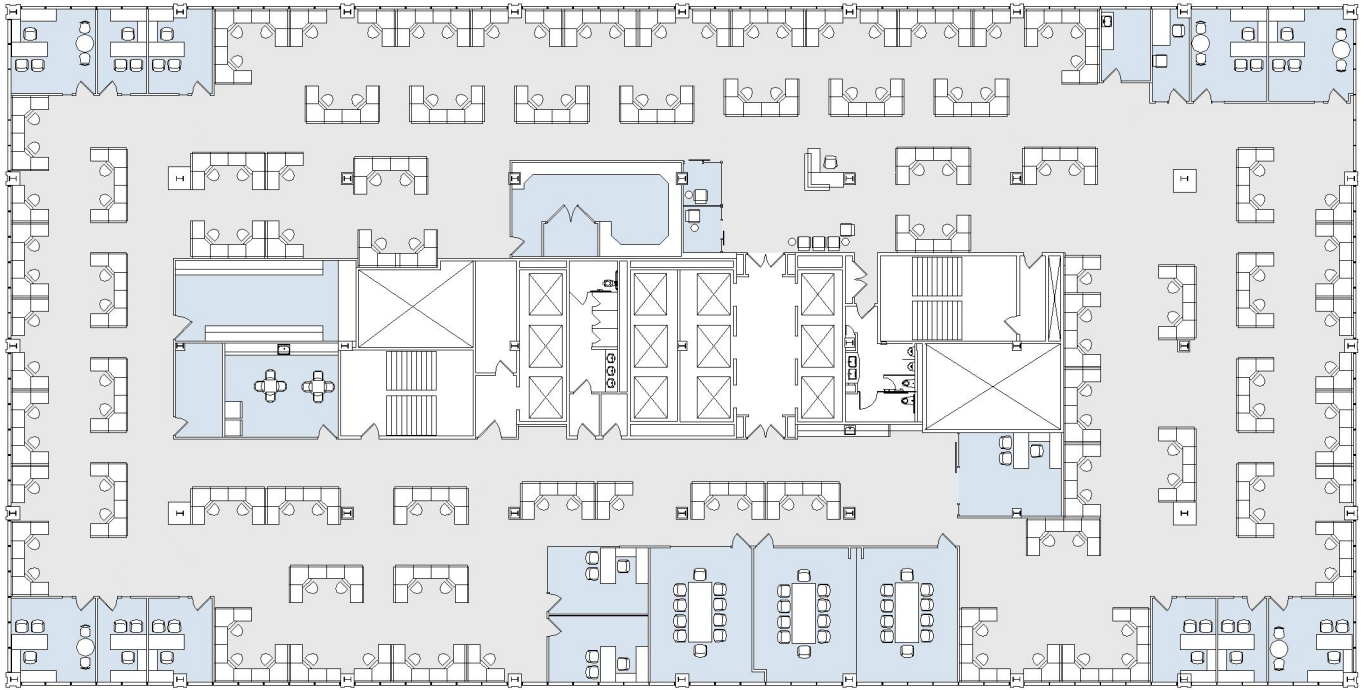

10880
WILSHIRE

SUITE 700 | 26,217 RSF

WESTWOOD

WESTWOOD
WILSHIRE

SUITE CONFIGURATION

OFFICES:	14
PHONE ROOMS:	3
CONFERENCE ROOM:	3
RECEPTION:	1
KITCHEN:	3
FILE ROOM:	1
IT ROOM:	1
STORAGE:	1

NOT TO SCALE
FURNITURE NOT INCLUDED