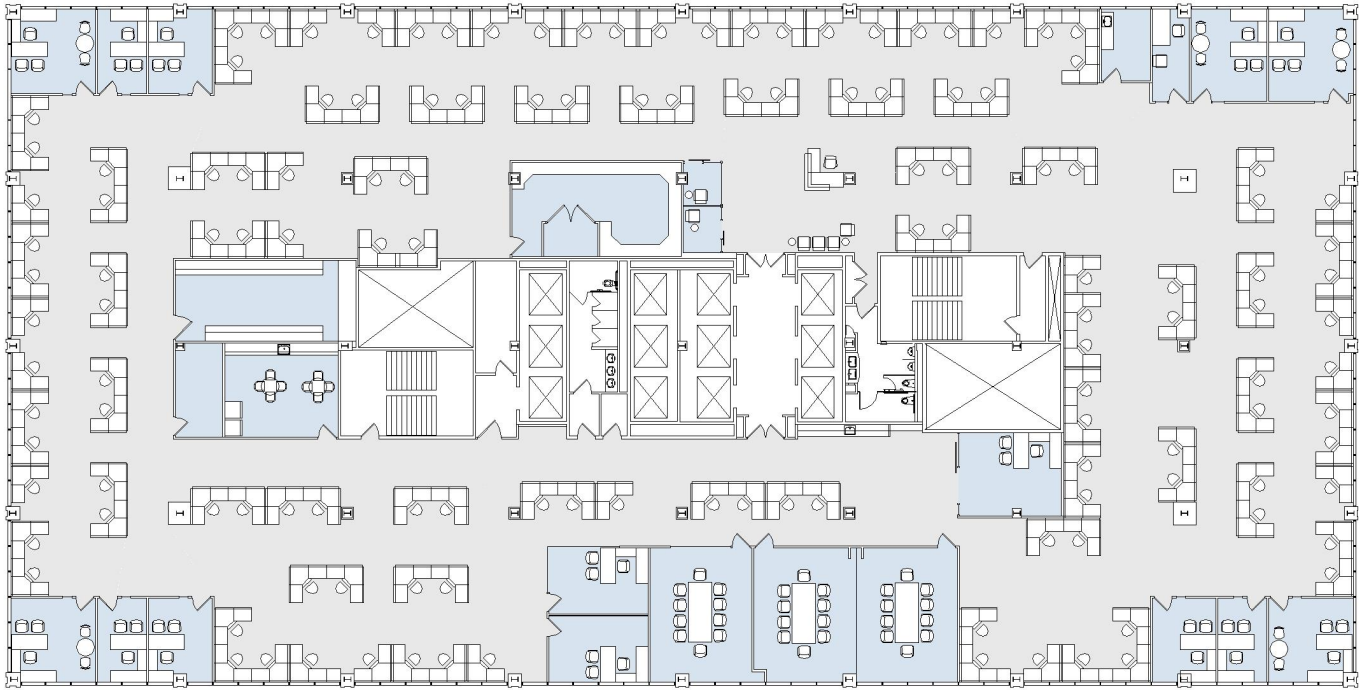

10880 WILSHIRE

SUITE 700 | 26,217 RSF

WESTWOOD

WESTWOOD
WILSHIRE

SUITE CONFIGURATION

| | |
|------------------|----|
| OFFICES: | 14 |
| PHONE ROOMS: | 3 |
| CONFERENCE ROOM: | 3 |
| RECEPTION: | 1 |
| KITCHEN: | 3 |
| FILE ROOM: | 1 |
| IT ROOM: | 1 |
| STORAGE: | 1 |