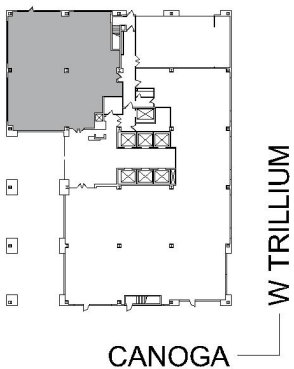

For more information, please contact:

310.255.7777

leasing@douglasemmett.com

**Douglas
Emmett**