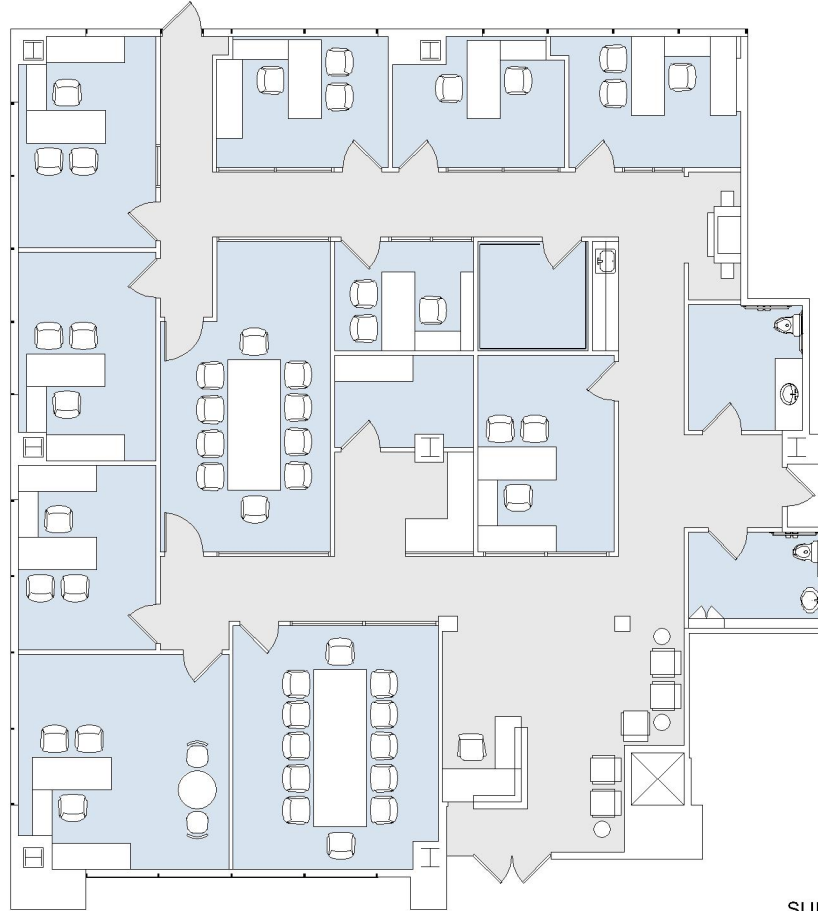

# 6320

THE TRILLIUM - EAST TOWER

SUITE 101 | 4,127 RSF

WOODLAND HILLS

## CANOGA AVENUE

### SUITE CONFIGURATION

OFFICES:	9
CONFERENCE ROOM:	2
RECEPTION:	1
KITCHEN:	1
IT ROOM:	1
FILE ROOM:	1
PRIVATE RESTROOM:	2

NOT TO SCALE

FURNITURE NOT INCLUDED

For more information, please contact:

310.255.7777