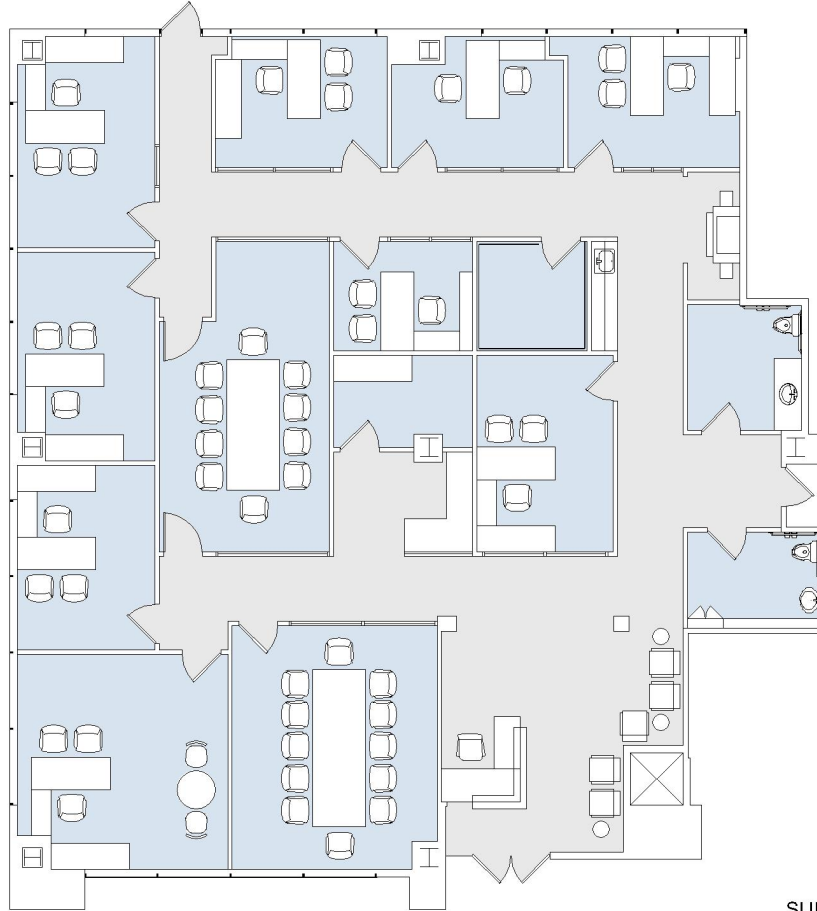

6320

THE TRILLIUM - EAST TOWER

SUITE 101 | 4,127 RSF

WOODLAND HILLS

CANOGA AVENUE

SUITE CONFIGURATION

OFFICES:	9
CONFERENCE ROOM:	2
RECEPTION:	1
KITCHEN:	1
IT ROOM:	1
FILE ROOM:	1
PRIVATE RESTROOM:	2

NOT TO SCALE