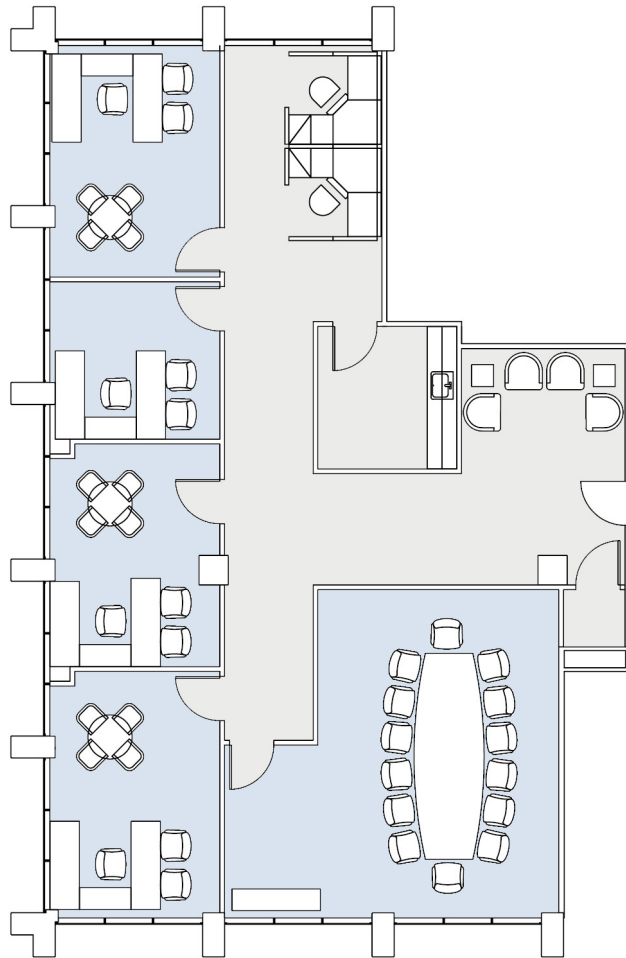

15250 VENTURA

SUITE 1012 | 2,342 RSF
SHERMAN OAKS/ENCINO

AS-BUILT CONFIGURATION

OFFICES:	4
CONFERENCE ROOM:	1
STORAGE CLOSET:	1
KITCHEN:	1

NOT TO SCALE
FURNITURE NOT INCLUDED

For more information, please contact: