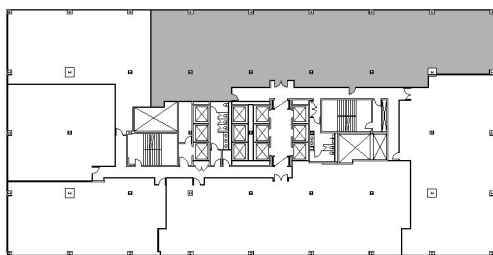

10880 WILSHIRE

SUITE 800 | 7,360 RSF
WESTWOOD

SUITE CONFIGURATION

| | |
|------------------|----|
| OFFICES: | 13 |
| CONFERENCE ROOM: | 1 |
| RECEPTION: | 1 |
| KITCHEN: | 1 |
| IT ROOM: | 1 |
| STORAGE: | 1 |

WILSHIRE

WESTWOOD

NOT TO SCALE
FURNITURE NOT INCLUDED

For more information, please contact:

310.255.7777
leasing@douglasemmett.com

**Douglas
Emmett**