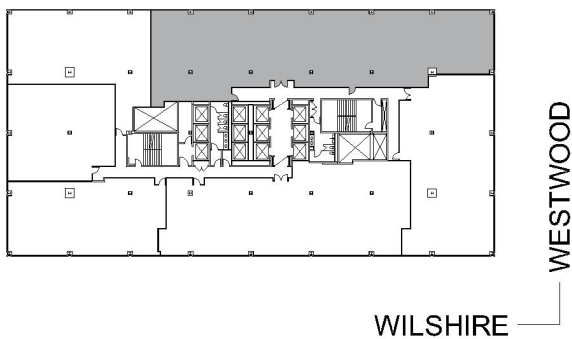

10880 WILSHIRE

SUITE 800 | 7,360 RSF

WESTWOOD

SUITE CONFIGURATION

OFFICES:	13
CONFERENCE ROOM:	1
RECEPTION:	1
KITCHEN:	1
IT ROOM:	1
STORAGE:	1

NOT TO SCALE

FURNITURE NOT INCLUDED

For more information, please contact: