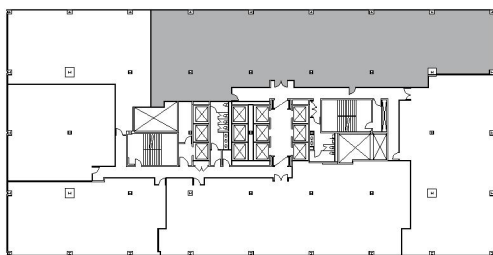

10880 WILSHIRE

SUITE 800 | 7,360 RSF
WESTWOOD

SUITE CONFIGURATION

OFFICES:	13
CONFERENCE ROOM:	1
RECEPTION:	1
KITCHEN:	1
IT ROOM:	1
STORAGE:	1

WILSHIRE

WESTWOOD

NOT TO SCALE

FURNITURE NOT INCLUDED