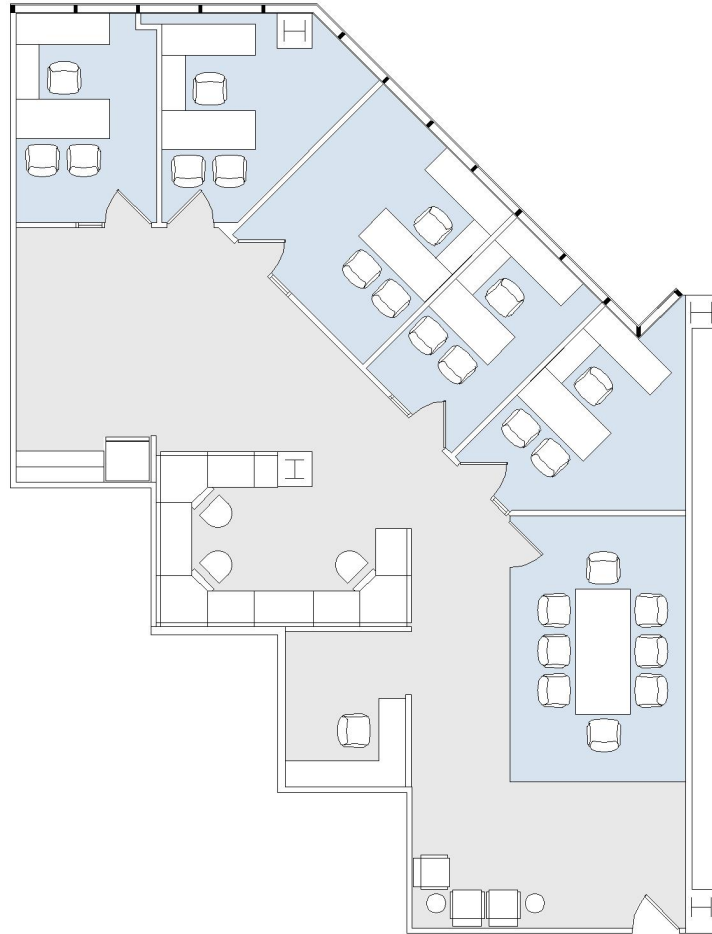

12100 WILSHIRE

SUITE 420 | 2,212 RSF
BRENTWOOD-WILSHIRE

SUITE CONFIGURATION

OFFICES:	5
CONFERENCE ROOM:	1
RECEPTION:	1
KITCHEN:	1

NOT TO SCALE
FURNITURE NOT INCLUDED

For more information, please contact:

310.255.7777
leasing@douglasemmett.com