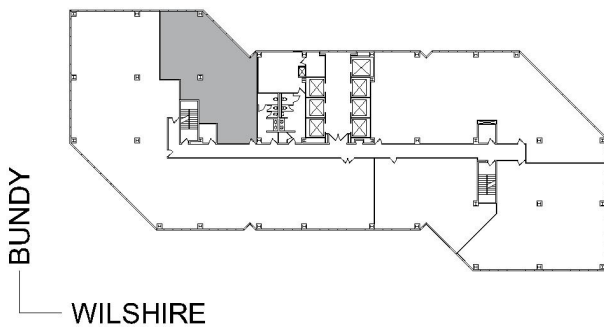

12100 WILSHIRE

SUITE 420 | 2,212 RSF
BRENTWOOD-WILSHIRE

SUITE CONFIGURATION

OFFICES:	5
CONFERENCE ROOM:	1
RECEPTION:	1
KITCHEN:	1

NOT TO SCALE
FURNITURE NOT INCLUDED

For more information, please contact:

310.255.7777
leasing@douglasemmett.com