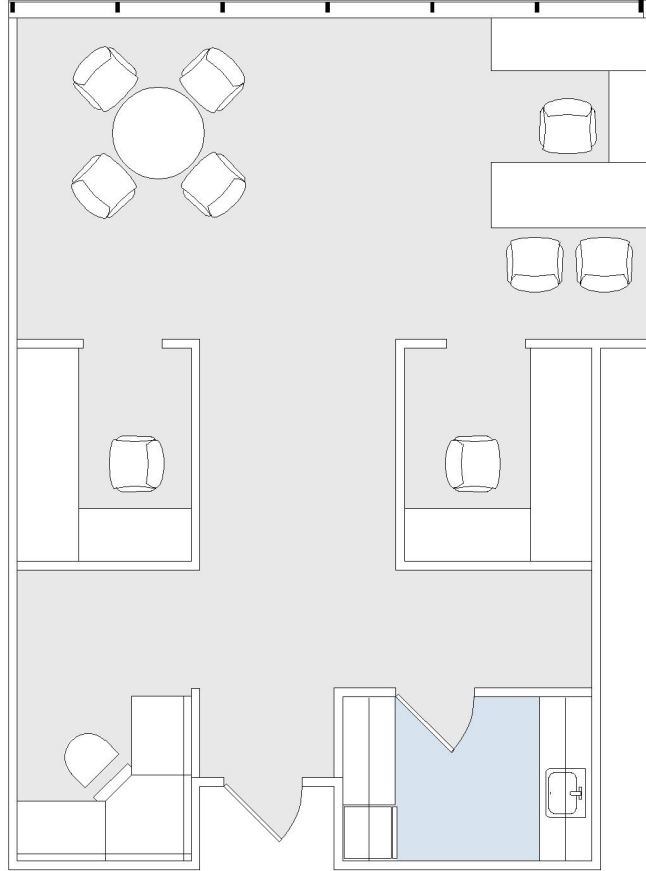

# 12400 WILSHIRE

SUITE 1140 | 953 RSF  
BRENTWOOD-WILSHIRE

#### SUITE CONFIGURATION

OPEN OFFICE:	2
RECEPTION:	1
KITCHEN:	1

NOT TO SCALE  
FURNITURE NOT INCLUDED

For more information, please contact:

310.255.7777  
leasing@douglasemmett.com

**Douglas  
Emmett**