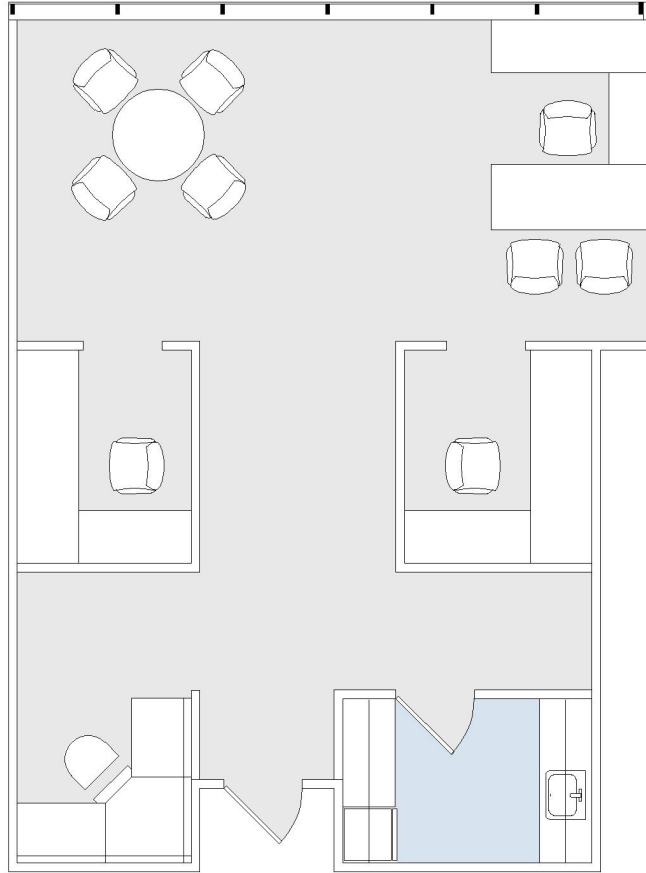

12400 WILSHIRE

SUITE 1140 | 953 RSF
BRENTWOOD-WILSHIRE

SUITE CONFIGURATION

OPEN OFFICE:	2
RECEPTION:	1
KITCHEN:	1

NOT TO SCALE
FURNITURE NOT INCLUDED

For more information, please contact:

310.255.7777
leasing@douglasemmett.com