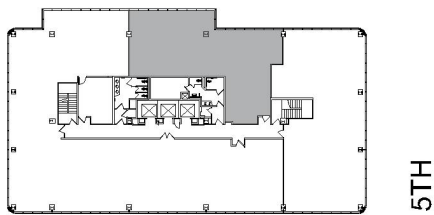

429

SUITE 520 | 2,336 RSF

SANTA MONICA

SANTA MONICA

SANTA MONICA

5TH

SUITE CONFIGURATION

OFFICES:	1
CONFERENCE ROOM:	1
RECEPTION:	1
KITCHEN:	1

NOT TO SCALE

FURNITURE NOT INCLUDED

For more information, please contact:

310.255.7777

leasing@douglasemmett.com

**Douglas
Emmett**