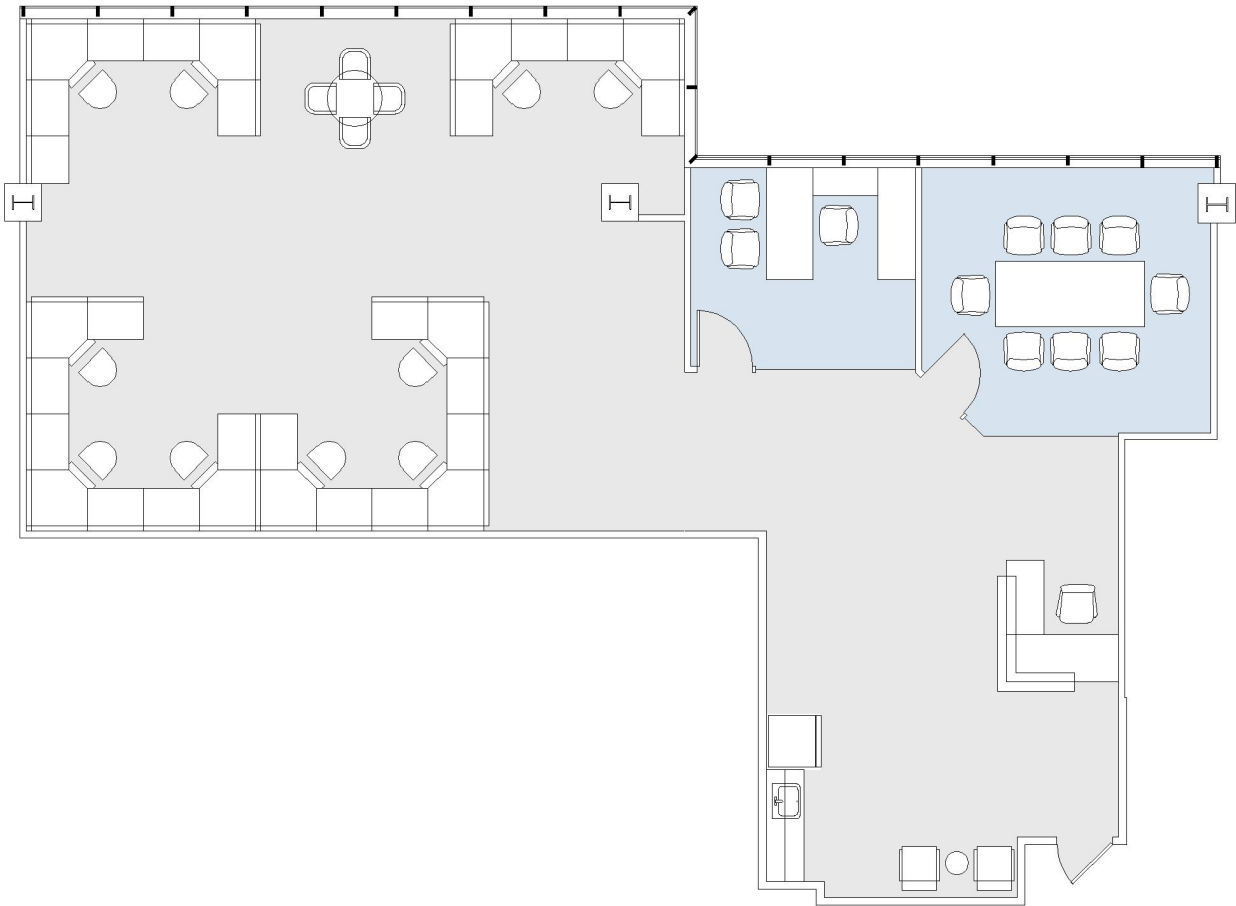

429

SUITE 520 | 2,336 RSF

SANTA MONICA

SANTA MONICA

SANTA MONICA

5TH

SUITE CONFIGURATION

OFFICES:	1
CONFERENCE ROOM:	1
RECEPTION:	1
KITCHEN:	1

NOT TO SCALE

FURNITURE NOT INCLUDED

For more information, please contact:

310.255.7777

leasing@douglasemmett.com

**Douglas
Emmett**