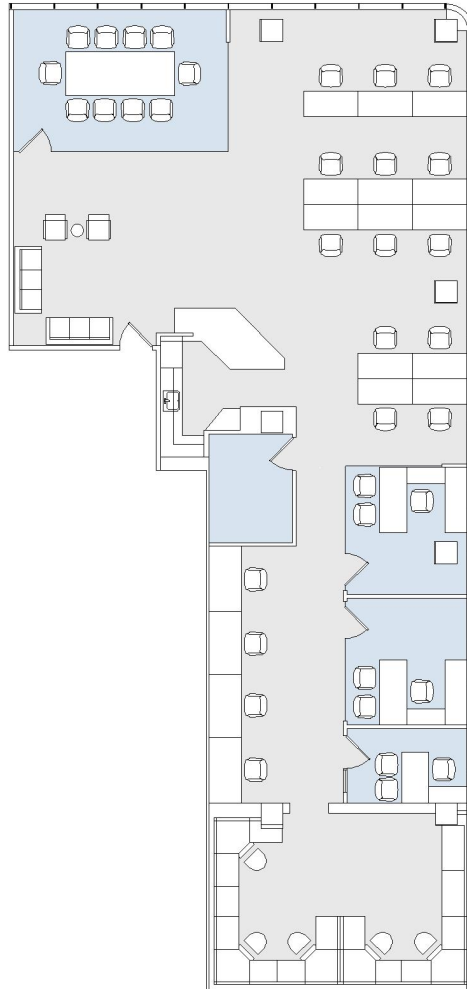

429

SUITE 222 | 3,557 RSF

SANTA MONICA

SANTA MONICA

SUITE CONFIGURATION

OFFICES:	3
CONFERENCE ROOM:	1
RECEPTION:	1
KITCHEN:	1
IT / SERVER ROOM:	1

NOT TO SCALE
FURNITURE NOT INCLUDED

For more information, please contact: