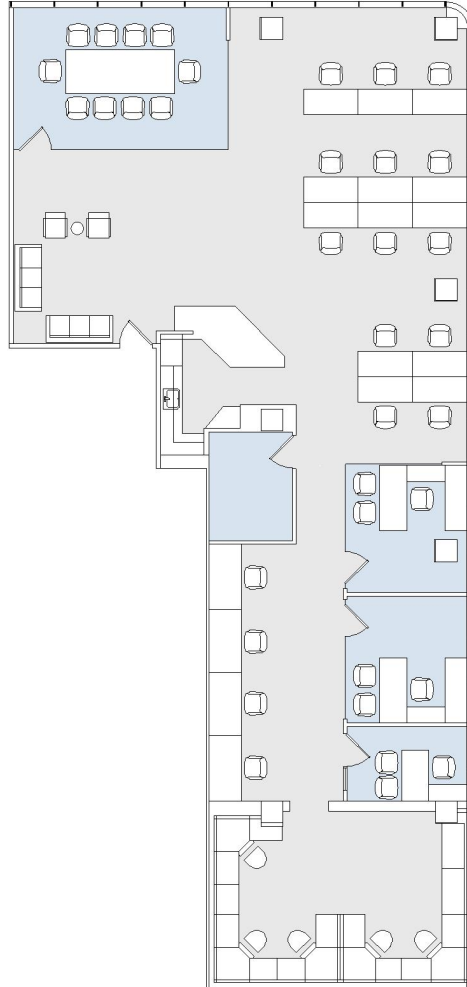

429

SUITE 222 | 3,557 RSF

SANTA MONICA

SANTA MONICA

SUITE CONFIGURATION

OFFICES:	3
CONFERENCE ROOM:	1
RECEPTION:	1
KITCHEN:	1
IT / SERVER ROOM:	1

NOT TO SCALE
FURNITURE NOT INCLUDED

For more information, please contact: