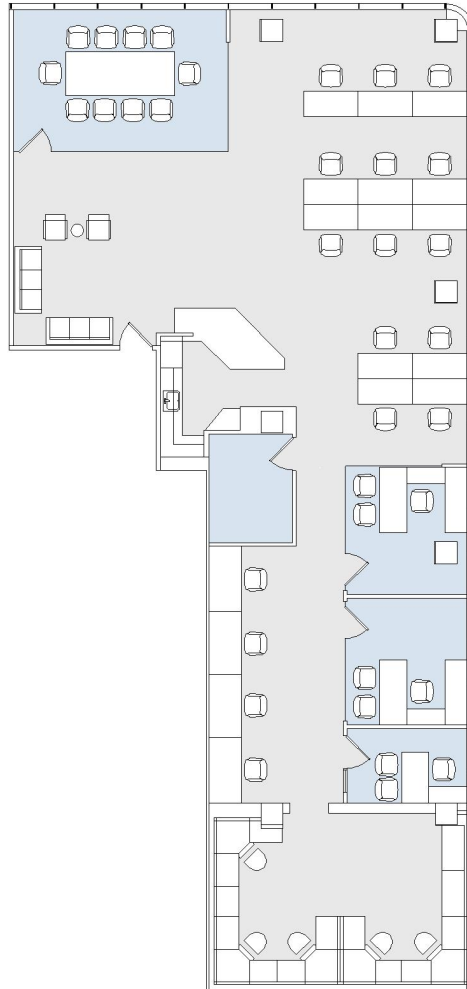

429

SUITE 222 | 3,557 RSF

SANTA MONICA

# SANTA MONICA

## SUITE CONFIGURATION

OFFICES:	3
CONFERENCE ROOM:	1
RECEPTION:	1
KITCHEN:	1
IT / SERVER ROOM:	1

NOT TO SCALE  
FURNITURE NOT INCLUDED

For more information, please contact:

310.255.7777  
leasing@douglasemmett.com