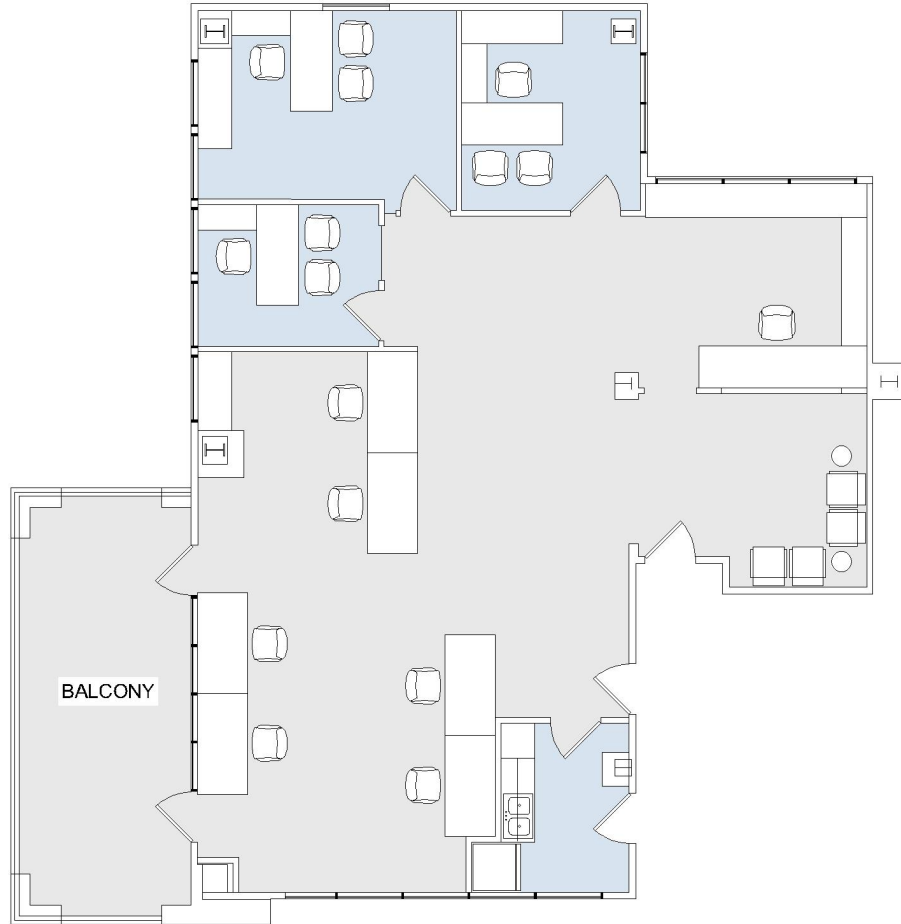

530 WILSHIRE

VERONA

SUITE 300 | 2,113 RSF

SANTA MONICA

SUITE CONFIGURATION

OFFICES:	5
CONFERENCE ROOM:	1
RECEPTION:	1
KITCHEN:	1
BALCONY:	1

NOT TO SCALE

FURNITURE NOT INCLUDED