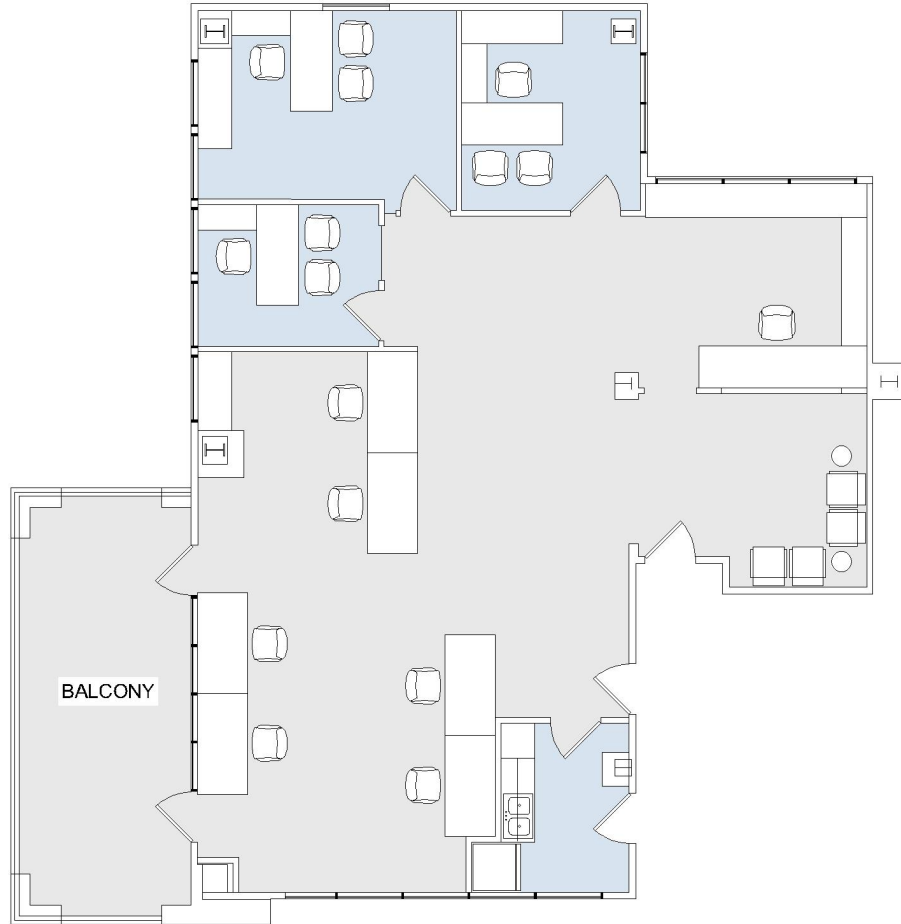

530 WILSHIRE

VERONA

SUITE 300 | 2,113 RSF

SANTA MONICA

SUITE CONFIGURATION

OFFICES:	5
CONFERENCE ROOM:	1
RECEPTION:	1
KITCHEN:	1
BALCONY:	1

NOT TO SCALE
FURNITURE NOT INCLUDED

For more information, please contact: