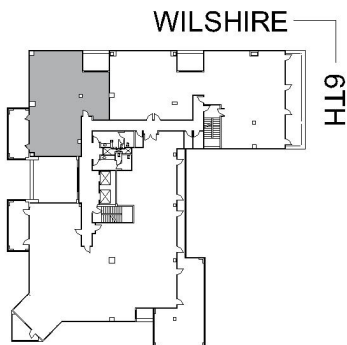

SPEC SUITE (WORK IN PROGRESS)

SUITE CONFIGURATION

OFFICES:	4
CONFERENCE ROOM:	1
RECEPTION:	1
KITCHEN:	1

NOT TO SCALE
FURNITURE NOT INCLUDED

For more information, please contact:

310.255.7777
leasing@douglasemmett.com