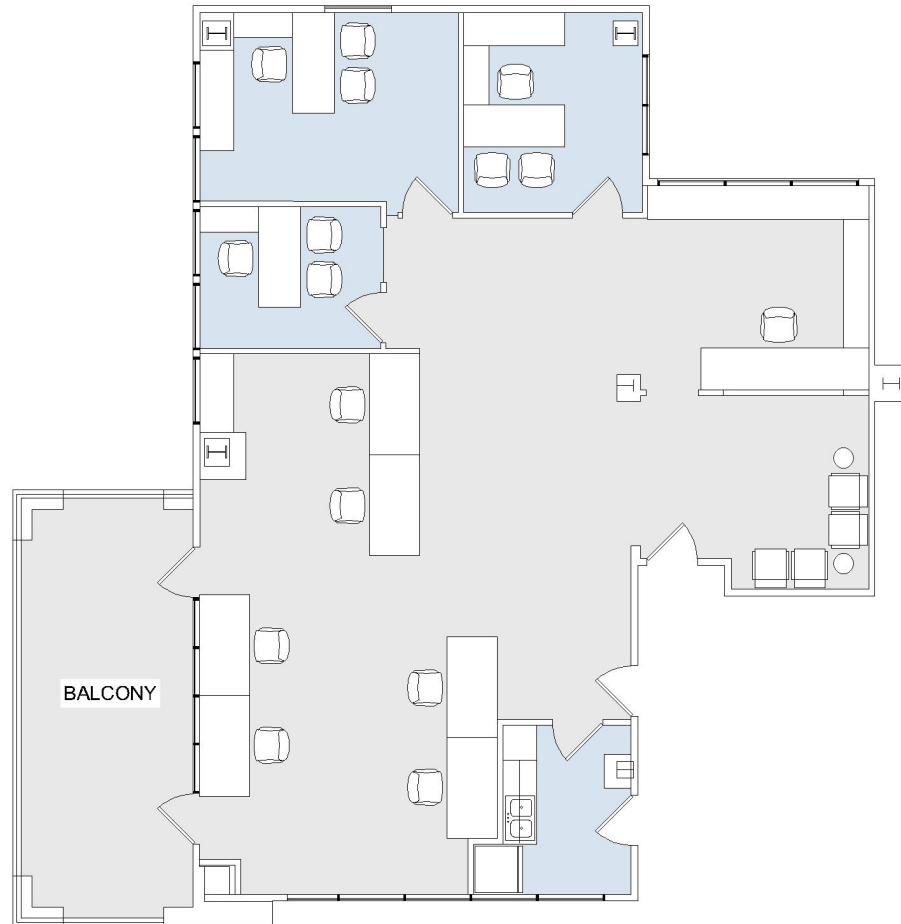

530 WILSHIRE

VERONA

SUITE 300 | 2,113 RSF

SANTA MONICA

SUITE CONFIGURATION

OFFICES:	5
CONFERENCE ROOM:	1
RECEPTION:	1
KITCHEN:	1
BALCONY:	1

NOT TO SCALE

FURNITURE NOT INCLUDED