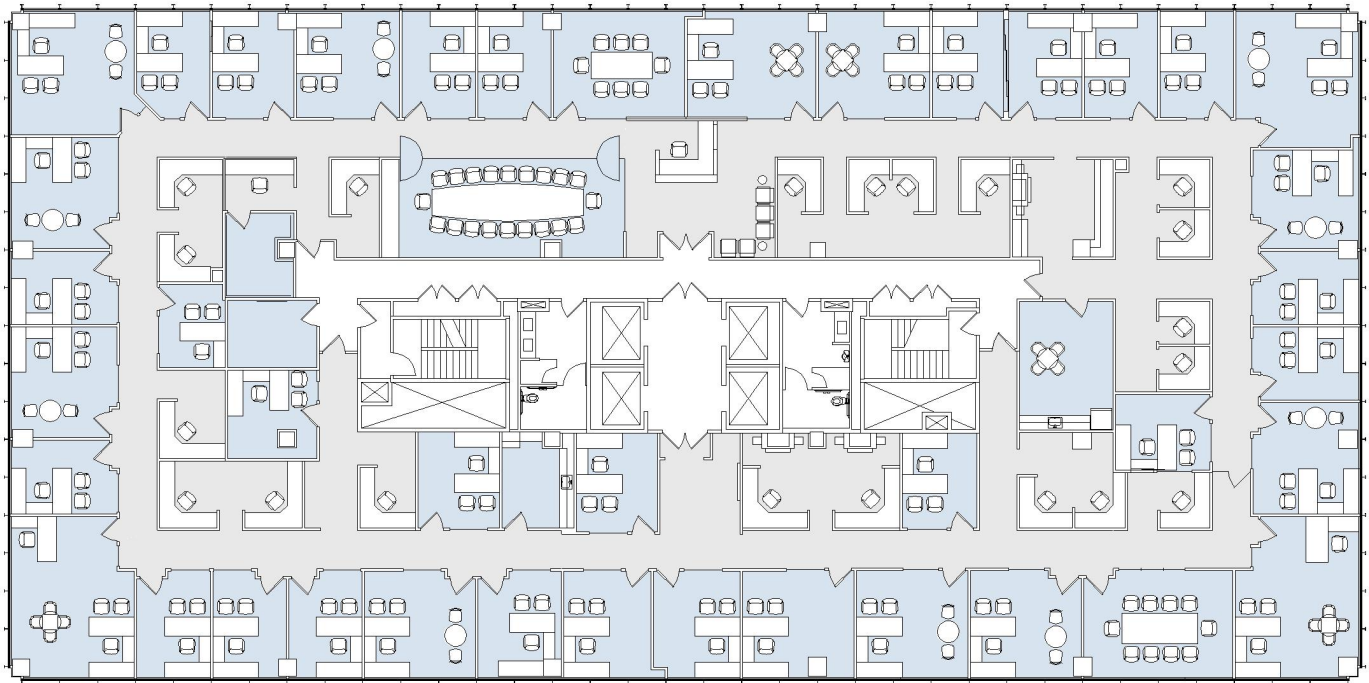

9665 WILSHIRE

SUITE 1000 | 16,120 RSF

BEVERLY HILLS

SUITE CONFIGURATION

OFFICES:	39
CONFERENCE ROOM:	3
RECEPTION:	1
KITCHEN:	2
IT ROOM:	1
FILE ROOM:	1

NOT TO SCALE

FURNITURE NOT INCLUDED

WILSHIRE