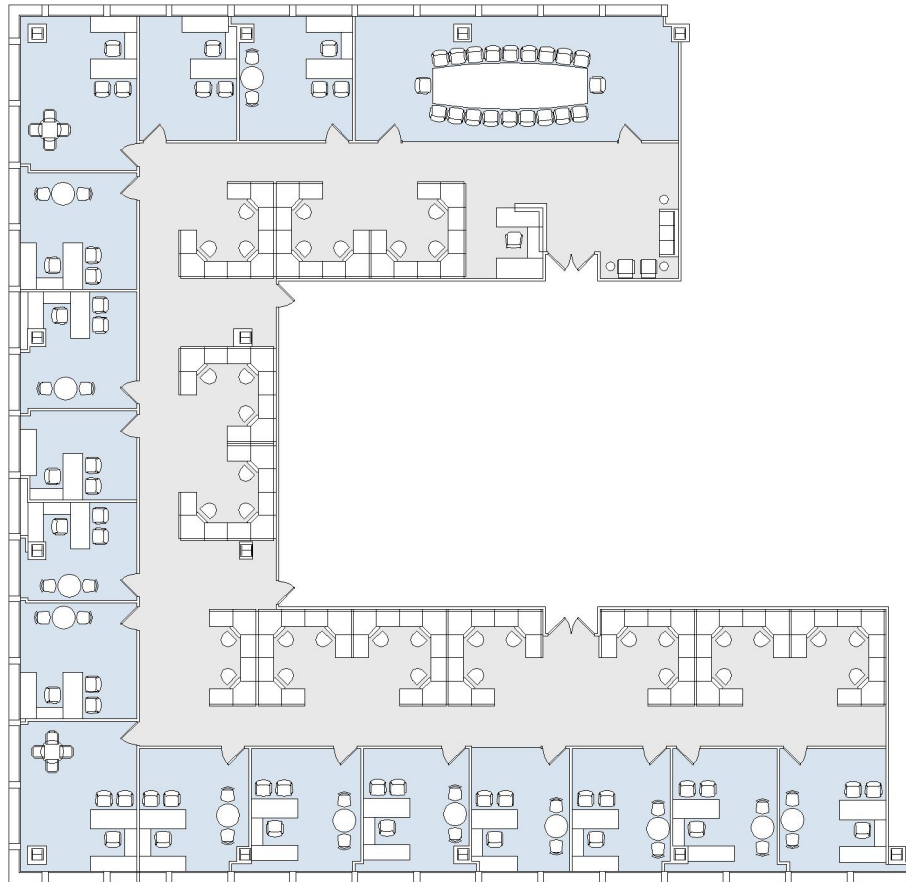

# 9401 WILSHIRE

SUITE 900 | 10,648 RSF  
BEVERLY HILLS

## SUITE CONFIGURATION

OFFICES:	16
CONFERENCE ROOM:	1
RECEPTION:	1

NOT TO SCALE  
FURNITURE NOT INCLUDED

For more information, please contact:

310.255.7777  
leasing@douglasemmett.com

**Douglas  
Emmett**