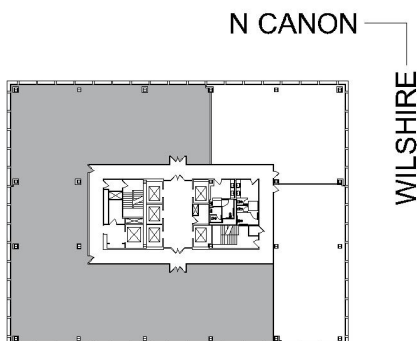

# 9401 WILSHIRE

SUITE 900 | 10,648 RSF  
BEVERLY HILLS

## SUITE CONFIGURATION

OFFICES:	16
CONFERENCE ROOM:	1
RECEPTION:	1

NOT TO SCALE  
FURNITURE NOT INCLUDED

For more information, please contact:

310.255.7777  
leasing@douglasemmett.com

**Douglas  
Emmett**