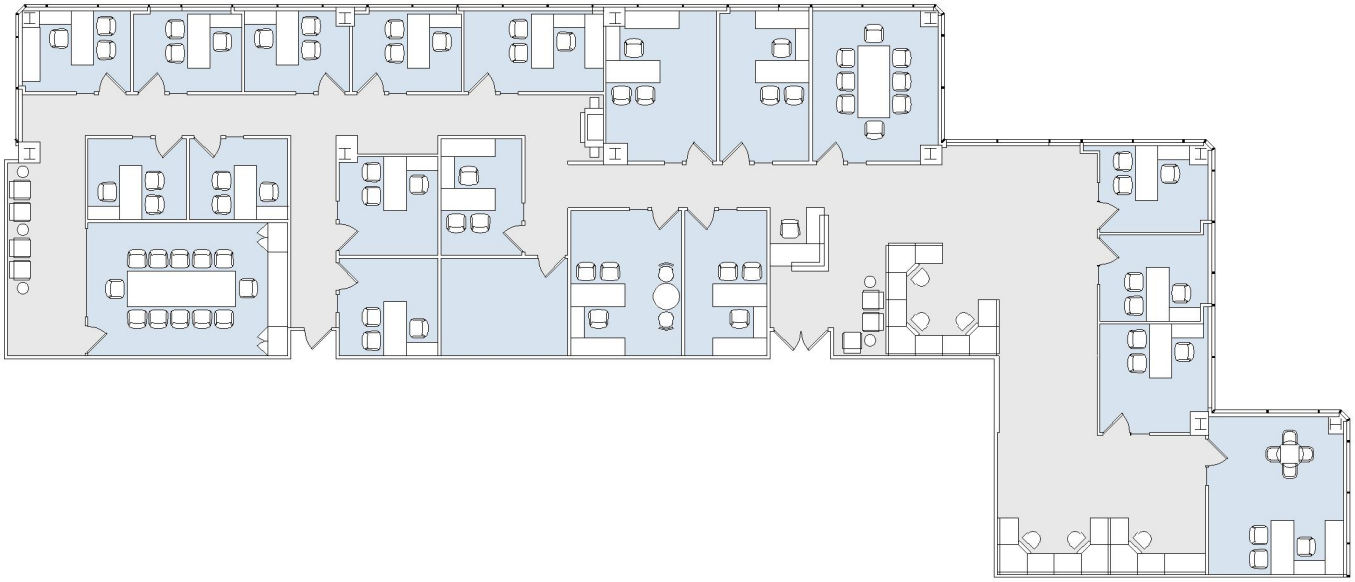

# 21300 VICTORY

WARNER CORPORATE CENTER

SUITE 540 | 6,711 RSF

WOODLAND HILLS

## SUITE CONFIGURATION

OFFICES:	18
CONFERENCE ROOM:	2
RECEPTION:	1
STORAGE:	1

NOT TO SCALE

FURNITURE NOT INCLUDED

For more information, please contact:

310.255.7777  
leasing@douglasemmett.com

**Douglas  
Emmett**