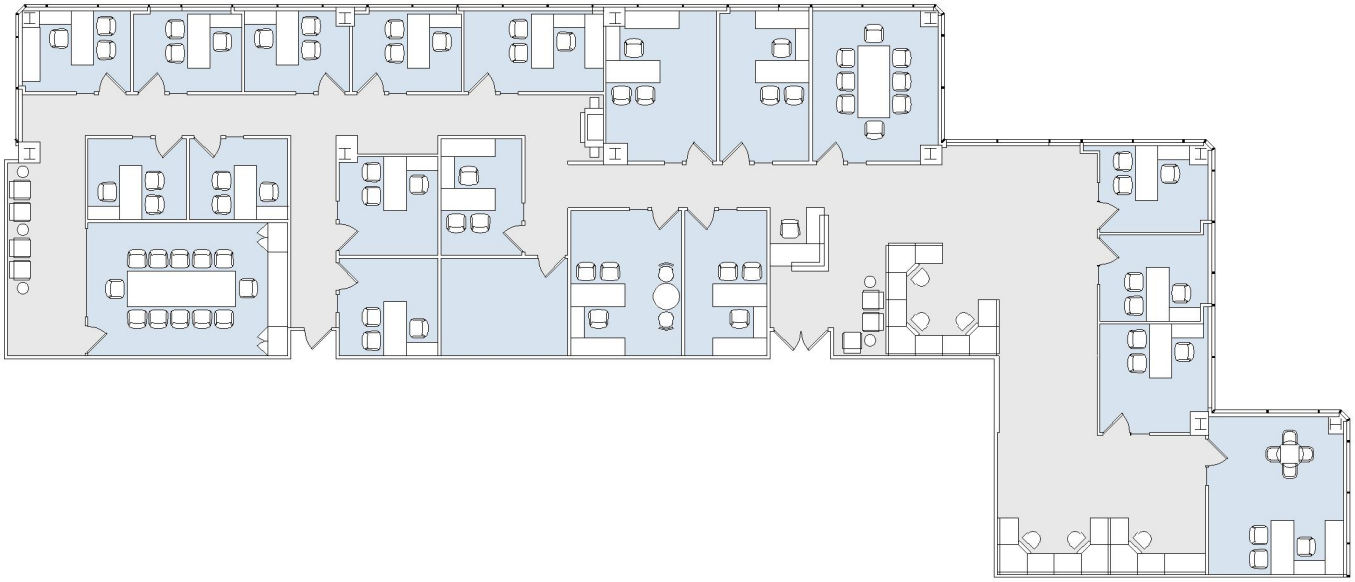

21300 VICTORY

WARNER CORPORATE CENTER

SUITE 540 | 6,711 RSF

WOODLAND HILLS

SUITE CONFIGURATION

OFFICES:	18
CONFERENCE ROOM:	2
RECEPTION:	1
STORAGE:	1

NOT TO SCALE

FURNITURE NOT INCLUDED