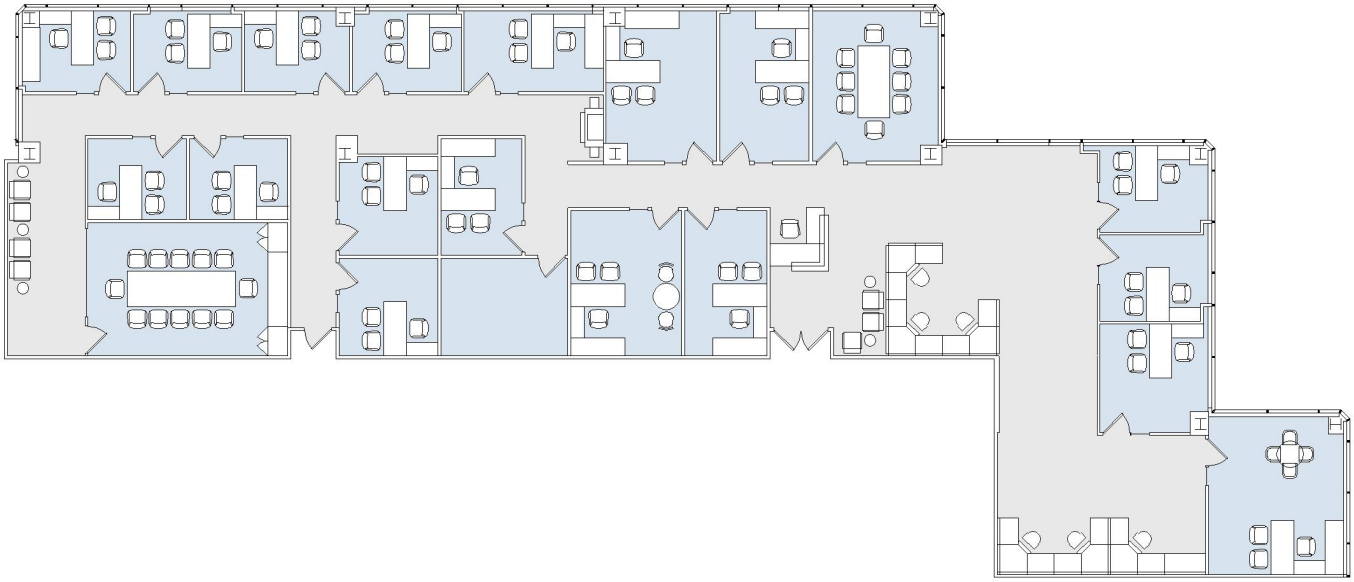

# 21300 VICTORY

WARNER CORPORATE CENTER

SUITE 540 | 6,711 RSF

WOODLAND HILLS

## SUITE CONFIGURATION

OFFICES:	18
CONFERENCE ROOM:	2
RECEPTION:	1
STORAGE:	1

NOT TO SCALE

FURNITURE NOT INCLUDED

For more information, please contact:

310.255.7777

leasing@douglasemmett.com

**Douglas  
Emmett**