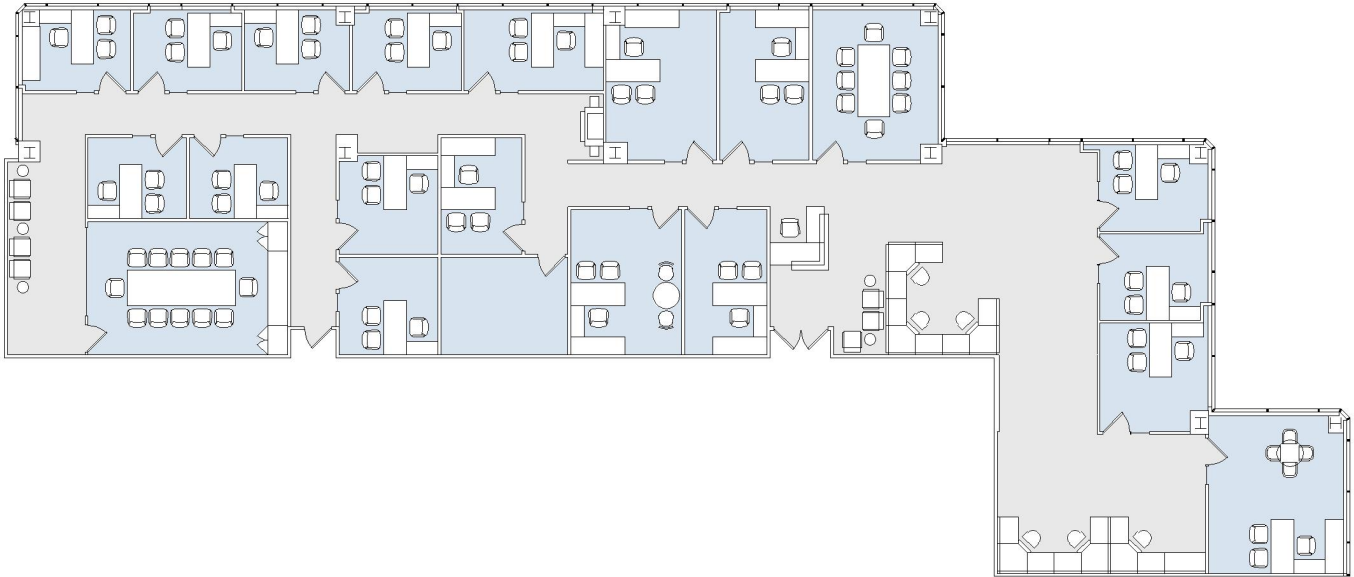

21300 VICTORY

WARNER CORPORATE CENTER

SUITE 540 | 6,711 RSF

WOODLAND HILLS

SUITE CONFIGURATION

OFFICES:	18
CONFERENCE ROOM:	2
RECEPTION:	1
STORAGE:	1

NOT TO SCALE

FURNITURE NOT INCLUDED