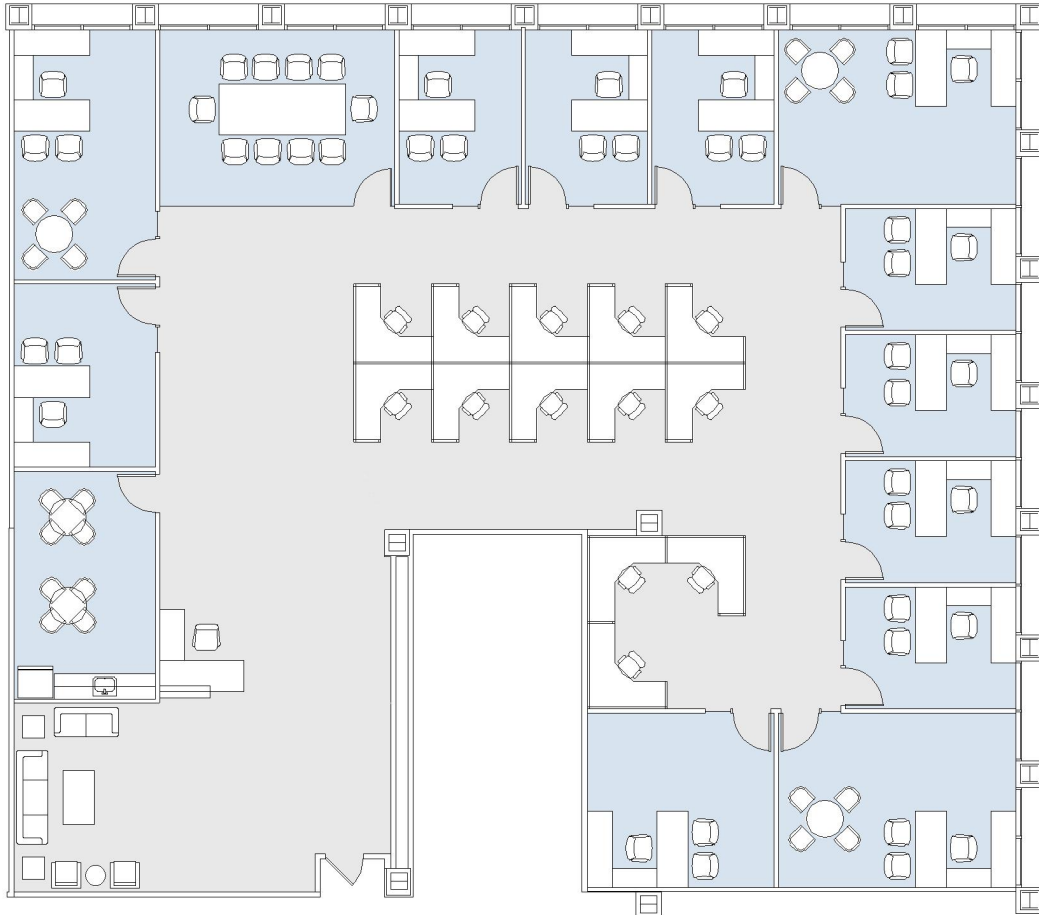

1901 AVENUE OF THE STARS

SUITE 500 | 6,473 RSF
CENTURY CITY

SUITE CONFIGURATION

OFFICES:	12
CONFERENCE ROOM:	1
RECEPTION:	1
KITCHEN:	1

NOT TO SCALE
FURNITURE NOT INCLUDED

For more information, please contact: