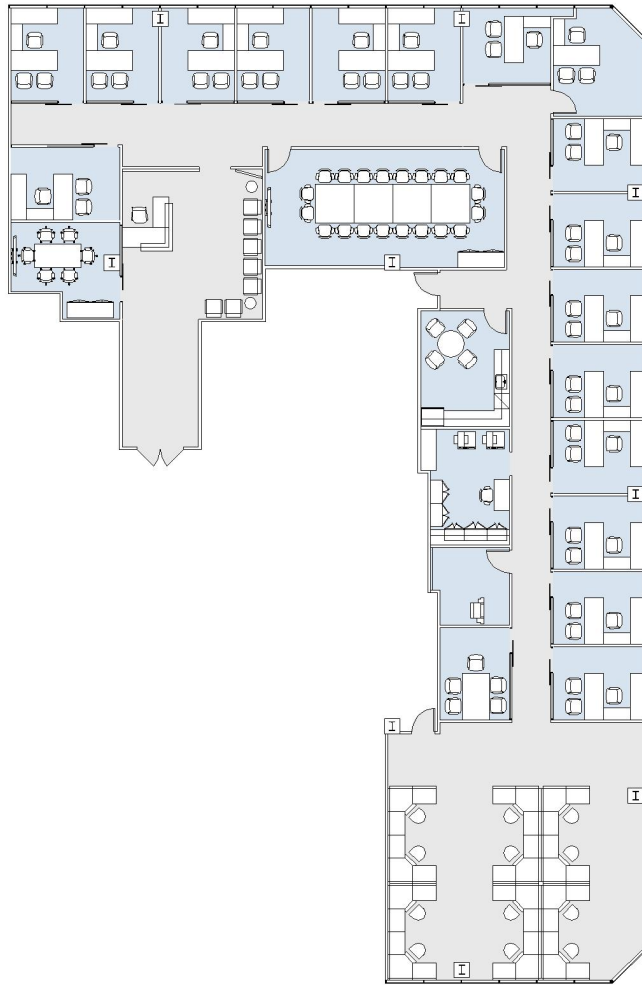

1801

CENTURY PARK PLAZA

SUITE 800 | 7,384 RSF

CENTURY CITY

CENTURY PARK EAST

SANTA MONICA
CENTURY PARK EAST

SUITE CONFIGURATION

OFFICES:	17
CONFERENCE ROOM:	3
RECEPTION:	1
KITCHEN:	1
IT / SERVER:	1
COPY ROOM:	1

NOT TO SCALE
FURNITURE NOT INCLUDED

For more information, please contact:

310.255.7777

leasing@douglasemmett.com

**Douglas
Emmett**