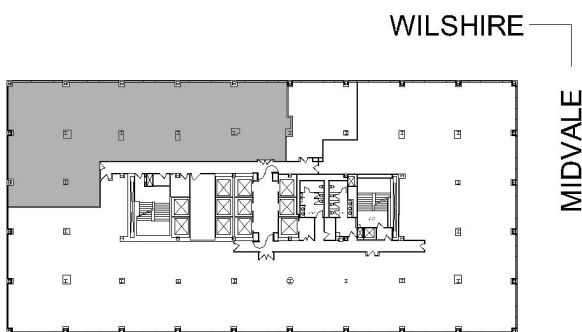

10960 WILSHIRE

SUITE 1500 | 6,411 RSF
WESTWOOD

SUITE CONFIGURATION

OFFICES:	14
CONFERENCE ROOM:	1
RECEPTION:	1
KITCHEN:	1
IT / SERVER:	1

NOT TO SCALE

FURNITURE NOT INCLUDED

For more information, please contact: