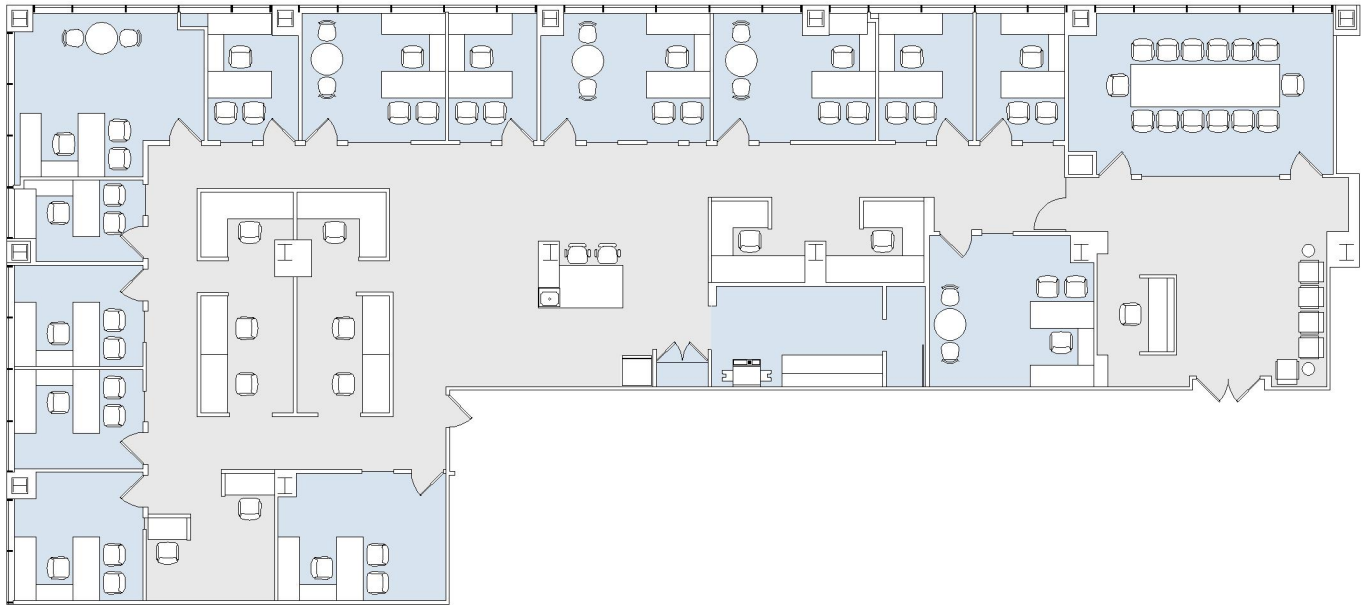

10960 WILSHIRE

SUITE 1500 | 6,411 RSF
WESTWOOD

SUITE CONFIGURATION

OFFICES:	14
CONFERENCE ROOM:	1
RECEPTION:	1
KITCHEN:	1
IT / SERVER:	1

NOT TO SCALE

FURNITURE NOT INCLUDED

For more information, please contact: