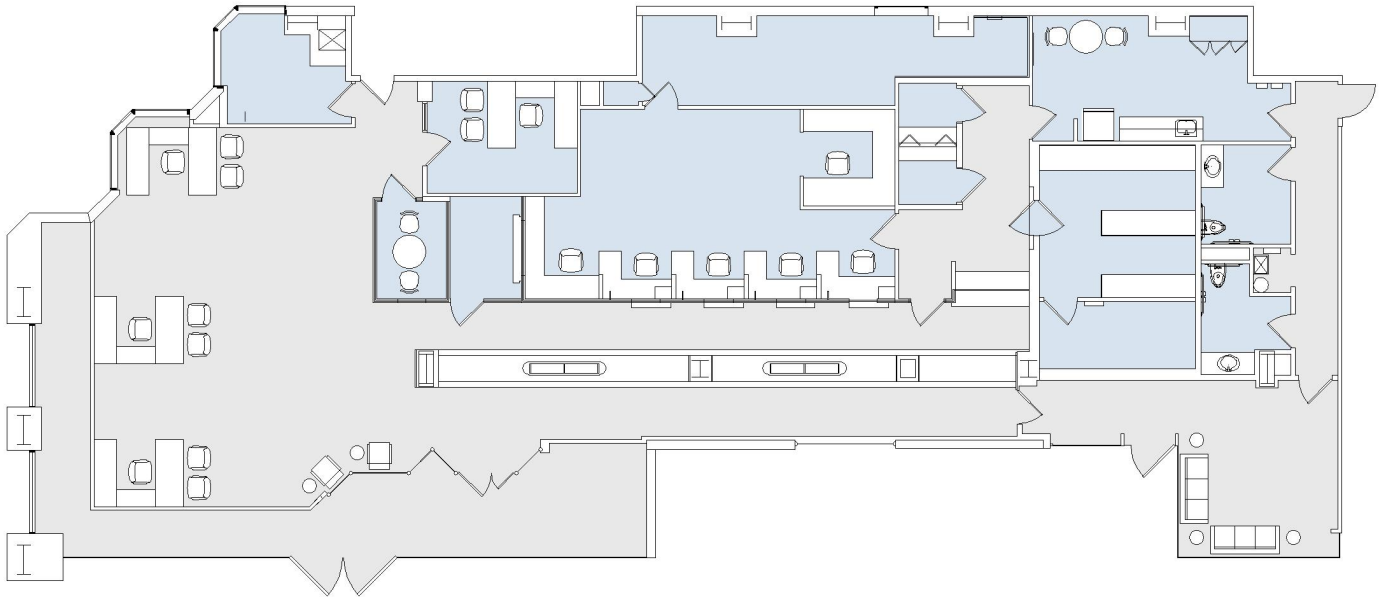

# 10866 WILSHIRE

WESTWOOD PLACE

SUITE 101 | 5,135 RSF

WESTWOOD

## SUITE CONFIGURATION

OFFICES:	2
RECEPTION:	1
KITCHEN:	1
PRIVATE RESTROOM:	2
VAULT:	1
IT ROOM:	1
STORAGE:	3

NOT TO SCALE

FURNITURE NOT INCLUDED

For more information, please contact:

310.255.7777

leasing@douglasemmett.com