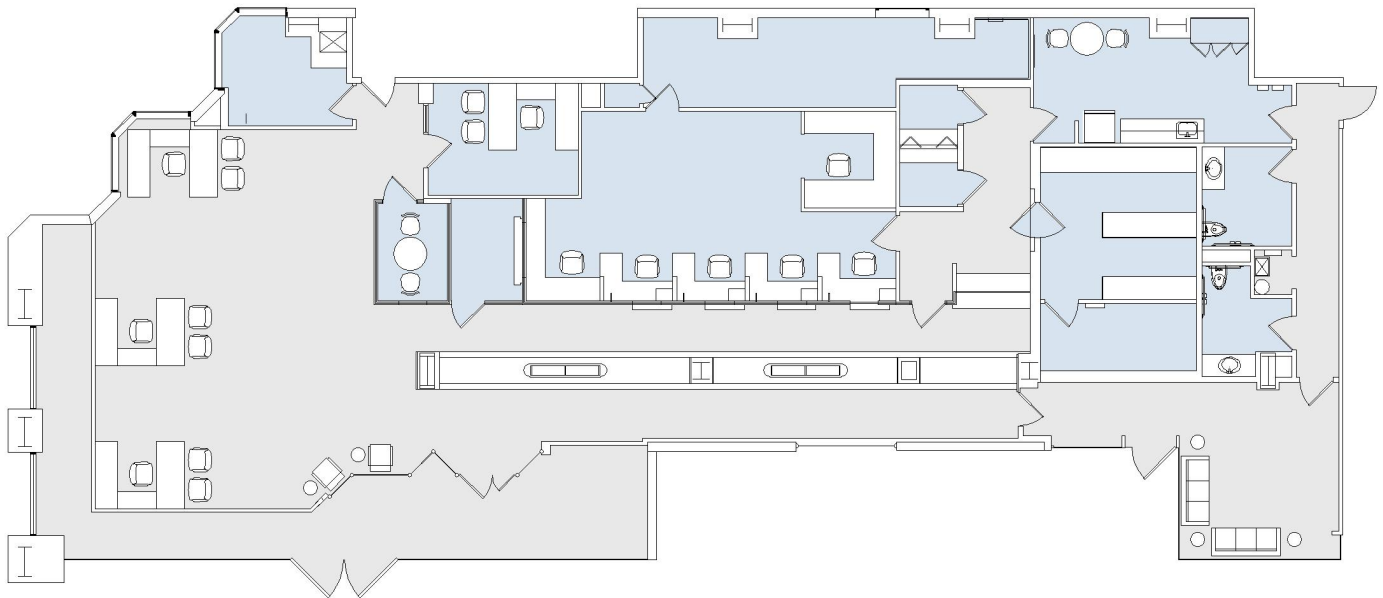

10866 WILSHIRE

WESTWOOD PLACE

SUITE 101 | 5,135 RSF

WESTWOOD

SUITE CONFIGURATION

OFFICES:	2
RECEPTION:	1
KITCHEN:	1
PRIVATE RESTROOM:	2
VAULT:	1
IT ROOM:	1
STORAGE:	3

NOT TO SCALE

FURNITURE NOT INCLUDED