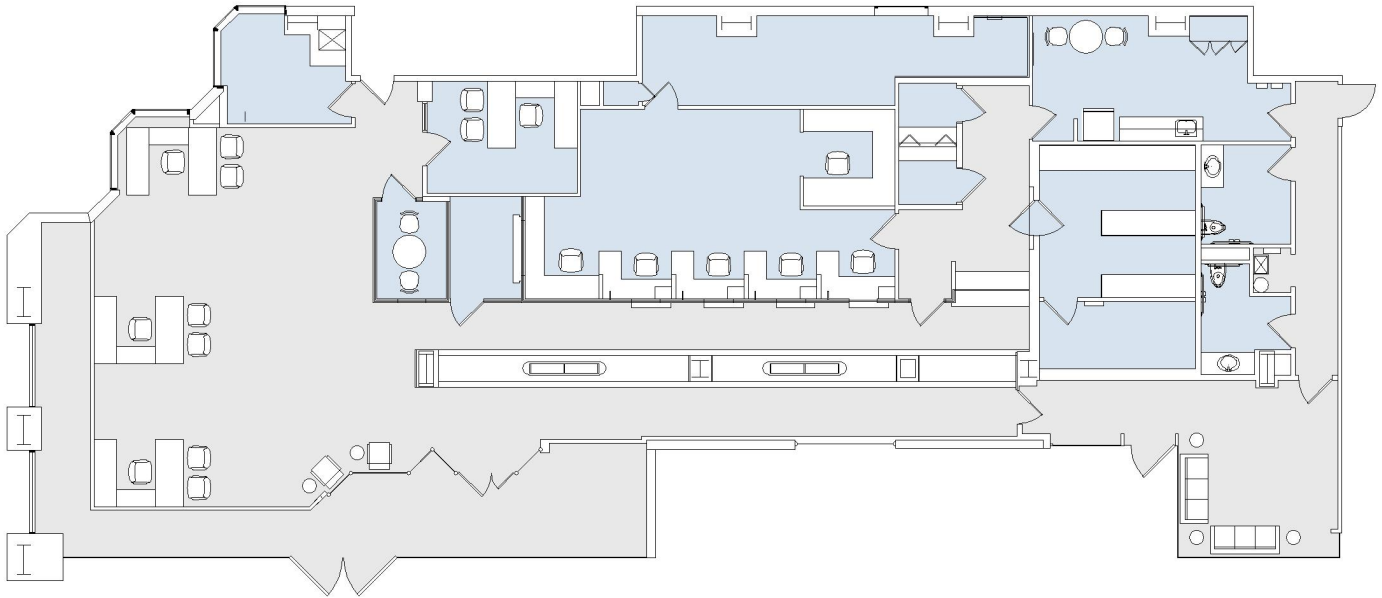

10866 WILSHIRE

WESTWOOD PLACE

SUITE 101 | 5,135 RSF

WESTWOOD

SUITE CONFIGURATION

OFFICES:	2
RECEPTION:	1
KITCHEN:	1
PRIVATE RESTROOM:	2
VAULT:	1
IT ROOM:	1
STORAGE:	3

NOT TO SCALE

FURNITURE NOT INCLUDED