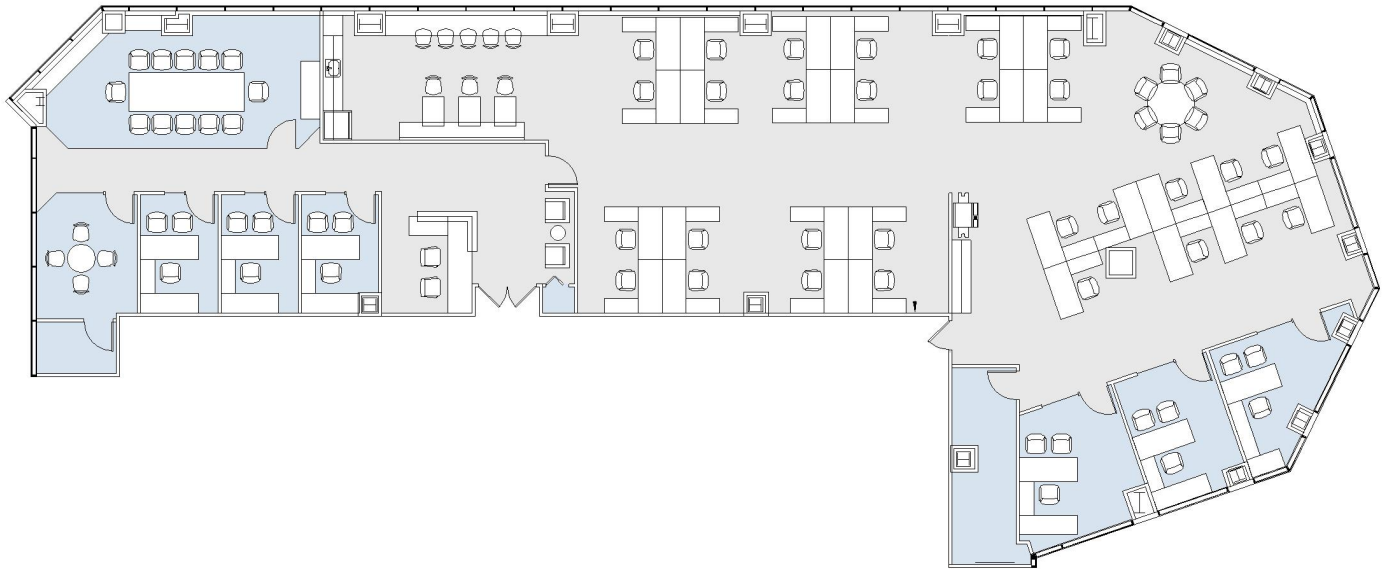

10940 WILSHIRE

THE TOWER

SUITE 1800 | 6,323 RSF

WESTWOOD

SUITE CONFIGURATION

OFFICES:	6
CONFERENCE ROOM:	2
RECEPTION:	1
KITCHEN:	1
STORAGE:	2
IT ROOM:	1

NOT TO SCALE

FURNITURE NOT INCLUDED