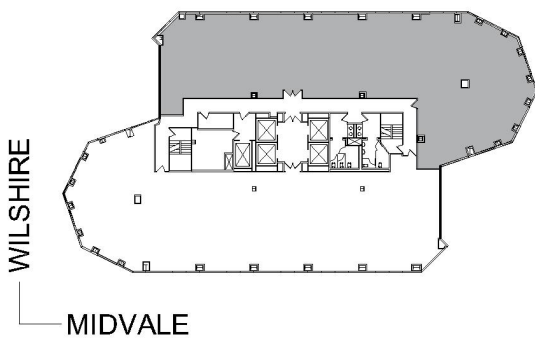

10940 WILSHIRE

THE TOWER

SUITE 1800 | 6,323 RSF

WESTWOOD

SUITE CONFIGURATION

OFFICES:	6
CONFERENCE ROOM:	2
RECEPTION:	1
KITCHEN:	1
STORAGE:	2
IT ROOM:	1

NOT TO SCALE

FURNITURE NOT INCLUDED