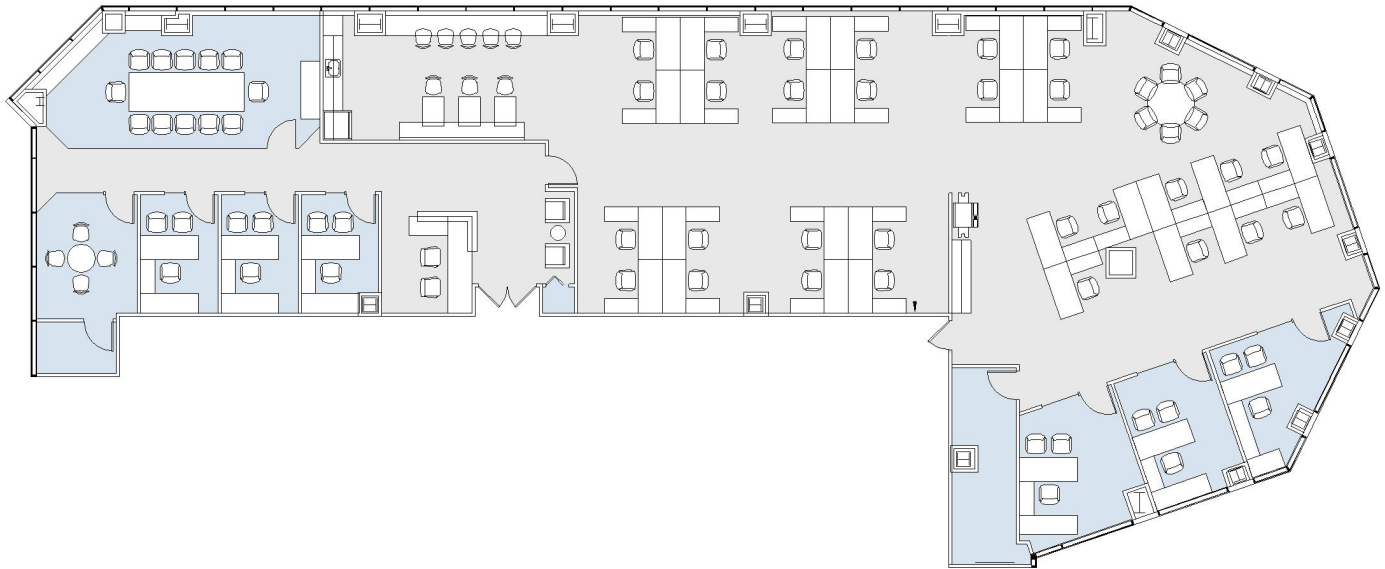

# 10940 WILSHIRE

THE TOWER

SUITE 1800 | 6,323 RSF

WESTWOOD

## SUITE CONFIGURATION

OFFICES:	6
CONFERENCE ROOM:	2
RECEPTION:	1
KITCHEN:	1
STORAGE:	2
IT ROOM:	1

NOT TO SCALE

FURNITURE NOT INCLUDED

For more information, please contact:

310.255.7777  
leasing@douglasemmett.com