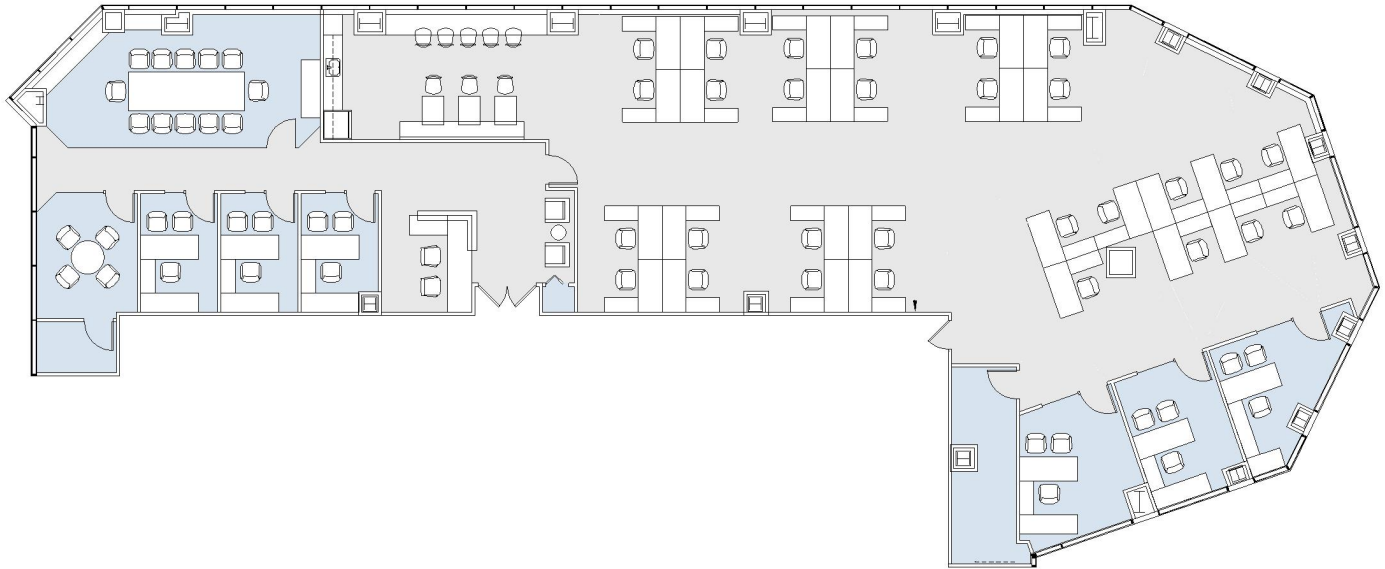

# 10940 WILSHIRE

THE TOWER

SUITE 1800 | 6,323 RSF

WESTWOOD

## SUITE CONFIGURATION

OFFICES:	6
CONFERENCE ROOM:	2
RECEPTION:	1
KITCHEN:	1
STORAGE:	2
IT ROOM:	1

NOT TO SCALE

FURNITURE NOT INCLUDED

For more information, please contact:

310.255.7777  
leasing@douglasemmett.com