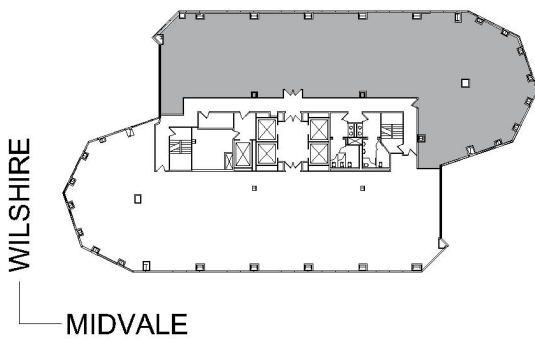

# 10940 WILSHIRE

THE TOWER

SUITE 1800 | 6,323 RSF

WESTWOOD

## SUITE CONFIGURATION

OFFICES:	6
CONFERENCE ROOM:	2
RECEPTION:	1
KITCHEN:	1
STORAGE:	2
IT ROOM:	1

NOT TO SCALE

FURNITURE NOT INCLUDED

For more information, please contact:

310.255.7777  
leasing@douglasemmett.com