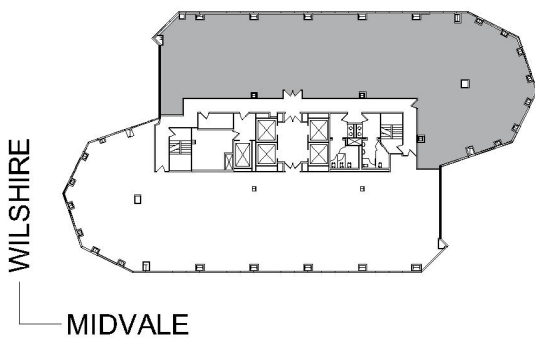

# 10940 WILSHIRE

THE TOWER

SUITE 1800 | 6,323 RSF

WESTWOOD

## SUITE CONFIGURATION

OFFICES:	6
CONFERENCE ROOM:	2
RECEPTION:	1
KITCHEN:	1
STORAGE:	2
IT ROOM:	1

NOT TO SCALE

FURNITURE NOT INCLUDED

For more information, please contact:

310.255.7777  
leasing@douglasemmett.com