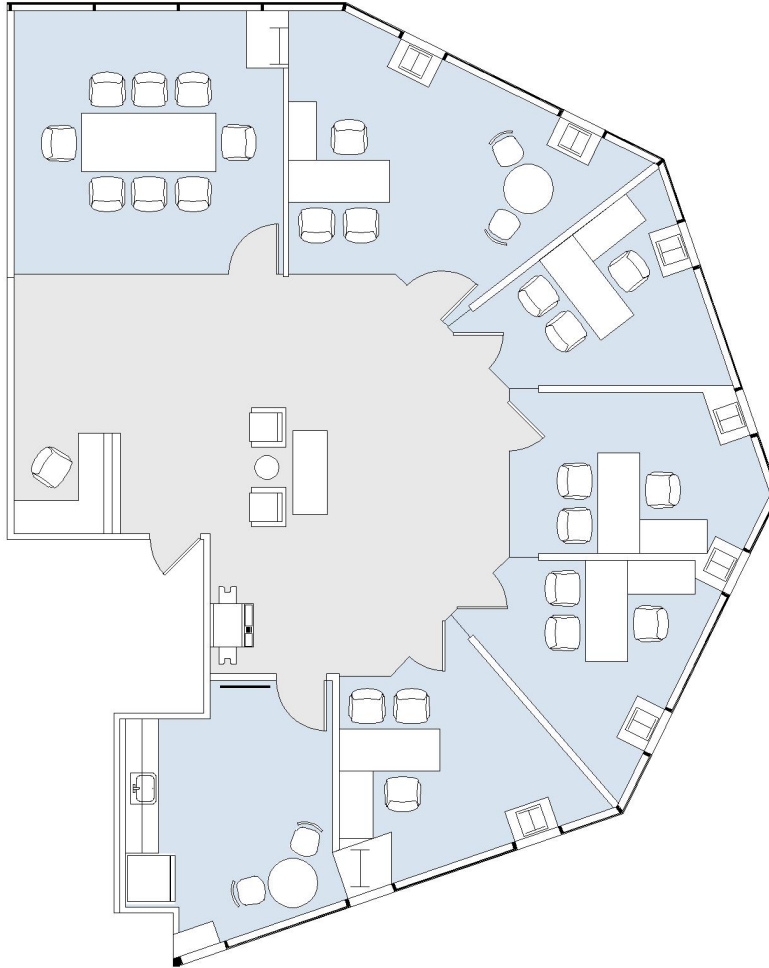

10940 WILSHIRE

THE TOWER

SUITE 1710 | 2,335 RSF

WESTWOOD

SUITE CONFIGURATION

OFFICES:	5
CONFERENCE ROOM:	1
RECEPTION:	1
KITCHEN:	1

NOT TO SCALE
FURNITURE NOT INCLUDED

For more information, please contact: