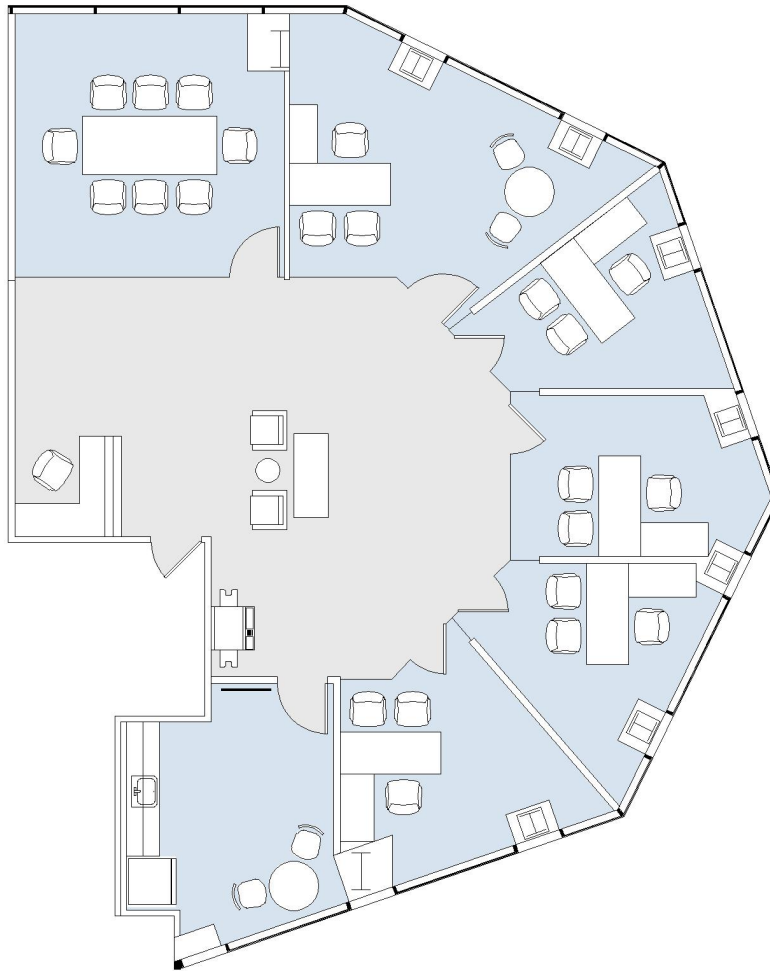

10940 WILSHIRE

THE TOWER

SUITE 1710 | 2,335 RSF

WESTWOOD

SUITE CONFIGURATION

OFFICES:	5
CONFERENCE ROOM:	1
RECEPTION:	1
KITCHEN:	1

NOT TO SCALE
FURNITURE NOT INCLUDED

For more information, please contact: