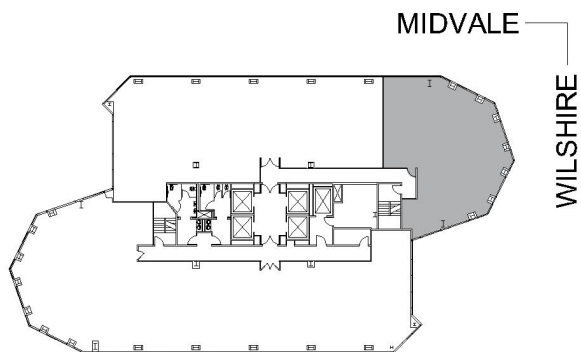

10940 WILSHIRE

THE TOWER

SUITE 1710 | 2,335 RSF

WESTWOOD

SUITE CONFIGURATION

OFFICES:	5
CONFERENCE ROOM:	1
RECEPTION:	1
KITCHEN:	1

NOT TO SCALE
FURNITURE NOT INCLUDED

For more information, please contact: