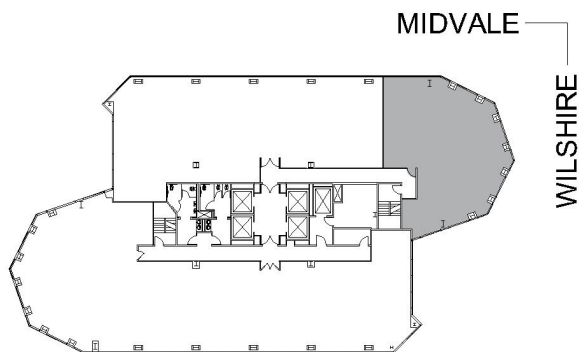

10940 WILSHIRE

THE TOWER

SUITE 1710 | 2,335 RSF

WESTWOOD

SUITE CONFIGURATION

OFFICES:	5
CONFERENCE ROOM:	1
RECEPTION:	1
KITCHEN:	1

NOT TO SCALE
FURNITURE NOT INCLUDED

For more information, please contact: