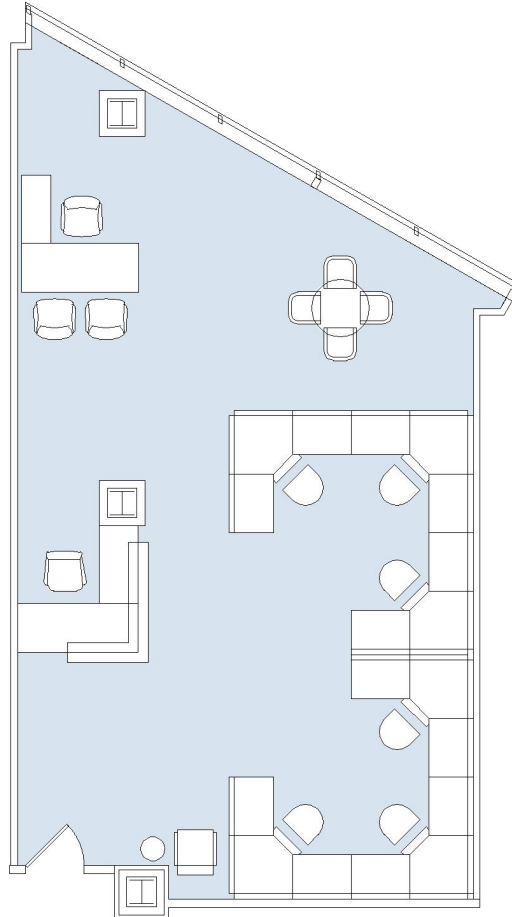

401 WILSHIRE

SUITE 220 | 1,190 RSF

SANTA MONICA

AS-BUILT CONFIGURATION

OPEN SPACE

NOT TO SCALE

FURNITURE NOT INCLUDED

For more information, please contact: