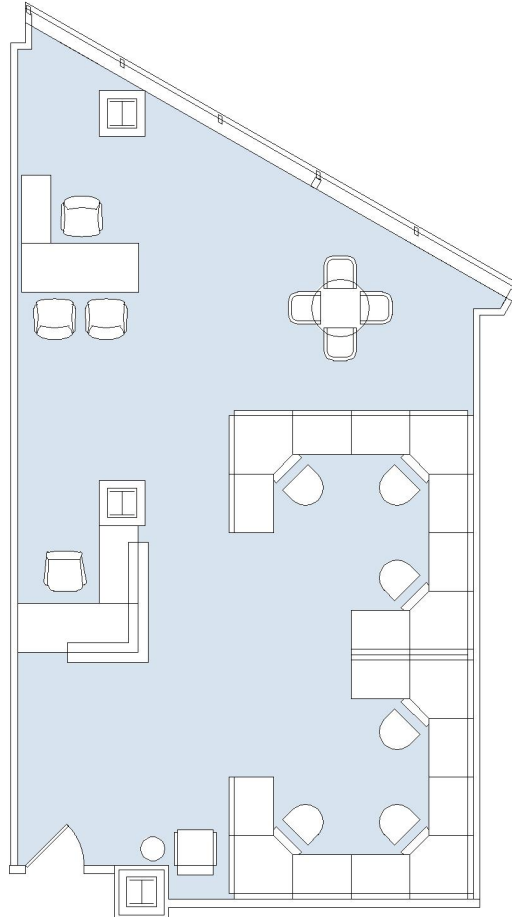

401 WILSHIRE

SUITE 220 | 1,190 RSF
SANTA MONICA

AS-BUILT CONFIGURATION

OPEN SPACE

NOT TO SCALE

FURNITURE NOT INCLUDED

For more information, please contact:

310.255.7777
leasing@douglasemmett.com