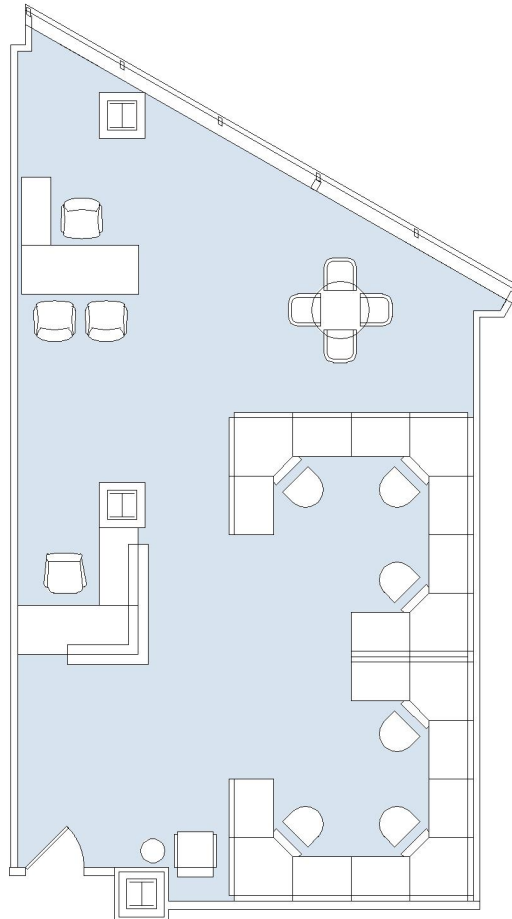

401 WILSHIRE

SUITE 220 | 1,190 RSF

SANTA MONICA

AS-BUILT CONFIGURATION

OPEN SPACE

NOT TO SCALE

FURNITURE NOT INCLUDED

For more information, please contact: