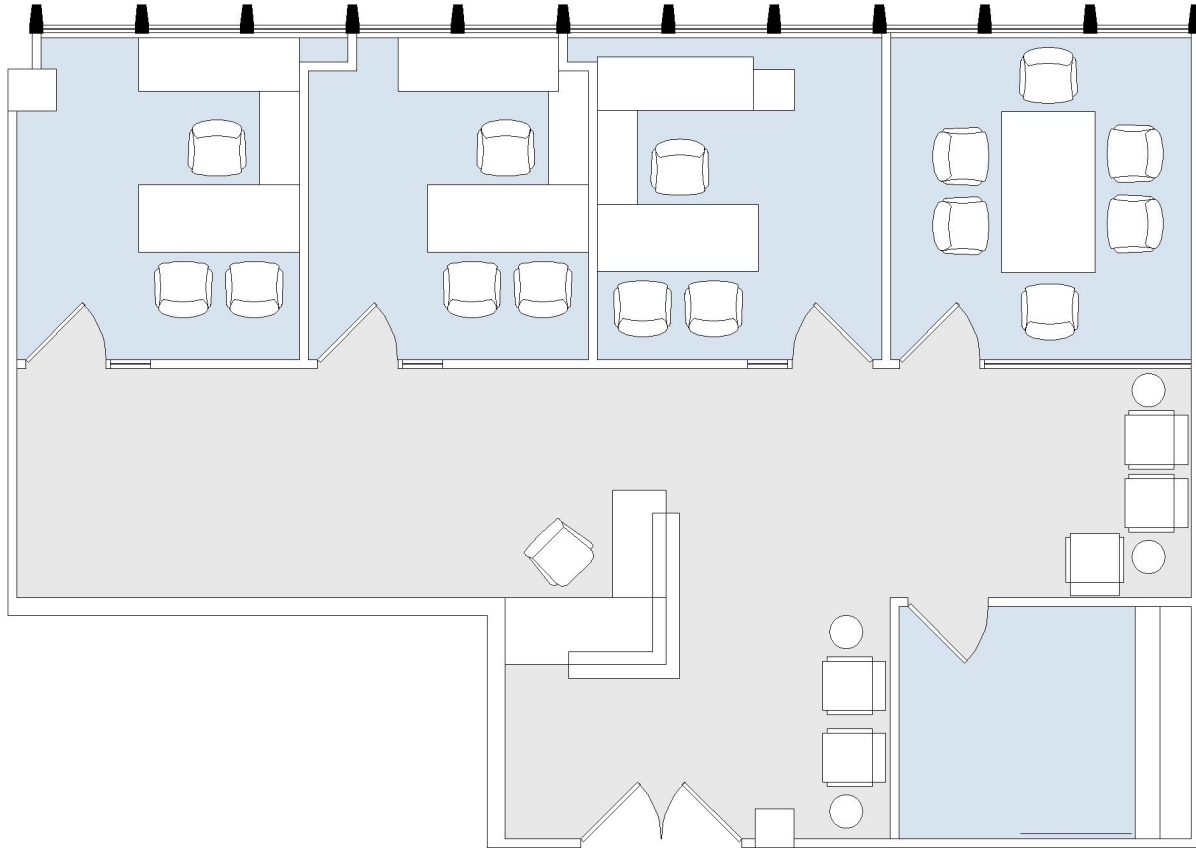

15910 VENTURA

ENCINO PLAZA

SUITE 1006 | 1,435 RSF

SHERMAN OAKS/ENCINO

SUITE CONFIGURATION

OFFICES:	3
CONFERENCE ROOM:	1
RECEPTION:	1
KITCHEN:	1

NOT TO SCALE
FURNITURE NOT INCLUDED

For more information, please contact: