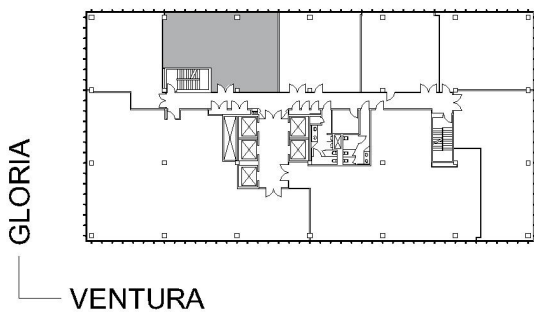

15910 VENTURA

ENCINO PLAZA

SUITE 1006 | 1,435 RSF

SHERMAN OAKS/ENCINO

SUITE CONFIGURATION

OFFICES:	3
CONFERENCE ROOM:	1
RECEPTION:	1
KITCHEN:	1

NOT TO SCALE
FURNITURE NOT INCLUDED

For more information, please contact: