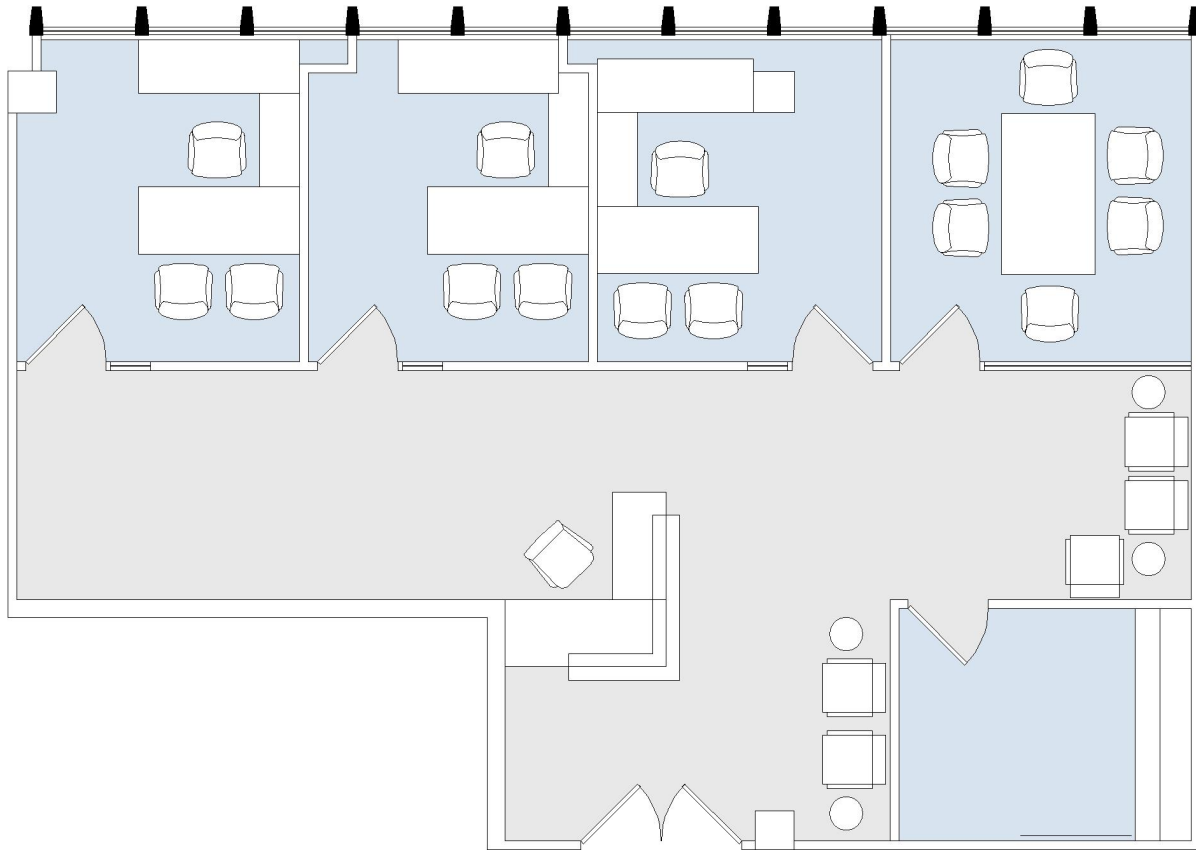

15910 VENTURA

ENCINO PLAZA

SUITE 1006 | 1,435 RSF

SHERMAN OAKS/ENCINO

SUITE CONFIGURATION

OFFICES:	3
CONFERENCE ROOM:	1
RECEPTION:	1
KITCHEN:	1

NOT TO SCALE
FURNITURE NOT INCLUDED

For more information, please contact: