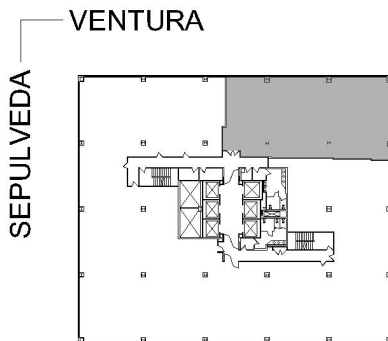

15303 VENTURA

SOG-COMERICA BANK BUILDING

SUITE 1050 | 3,964 RSF

SHERMAN OAKS/ENCINO

SUITE CONFIGURATION

OFFICES:	11
CONFERENCE ROOM:	1
RECEPTION:	1
KITCHEN:	1
STORAGE / FILE ROOM:	1

NOT TO SCALE
FURNITURE NOT INCLUDED