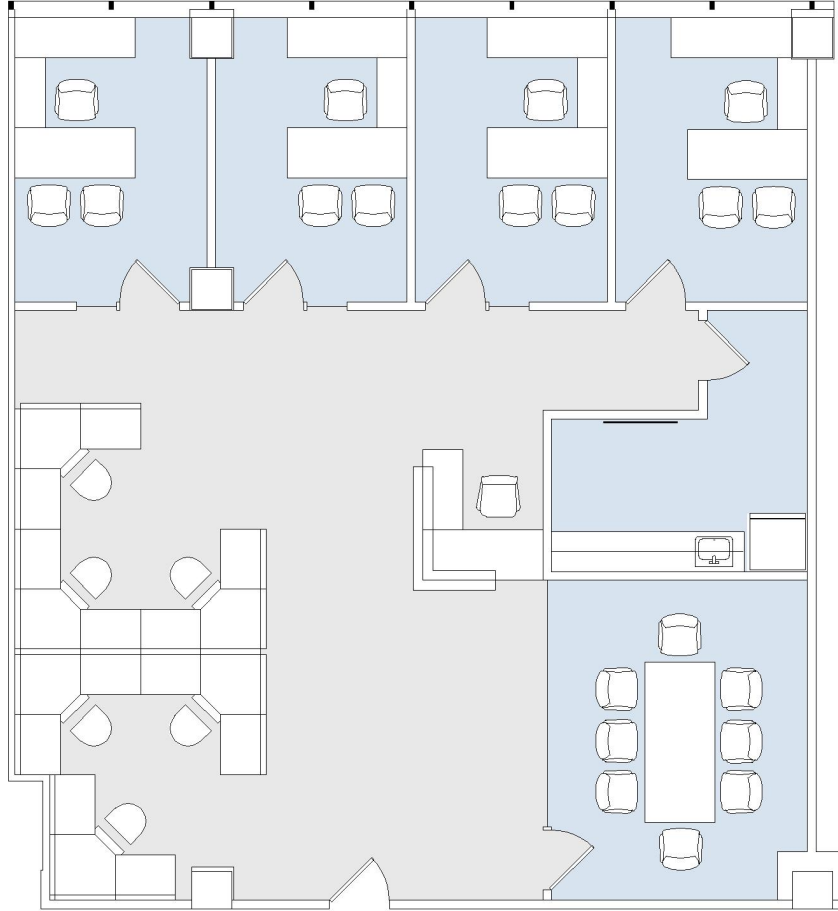

15821 VENTURA

ENCINO TERRACE

SUITE 550 | 2,302 RSF

SHERMAN OAKS/ENCINO

SUITE CONFIGURATION

OFFICES:	4
CONFERENCE ROOM:	1
RECEPTION:	1
KITCHEN:	1

NOT TO SCALE

FURNITURE NOT INCLUDED