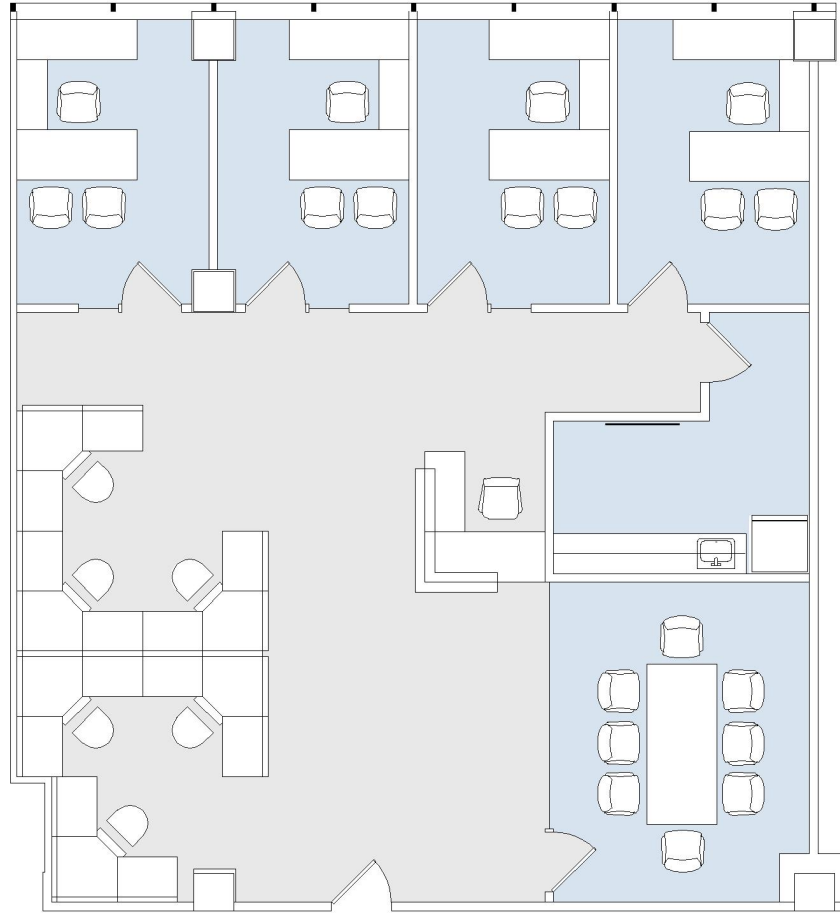

15821 VENTURA

ENCINO TERRACE

SUITE 550 | 2,302 RSF

SHERMAN OAKS/ENCINO

SUITE CONFIGURATION

OFFICES:	4
CONFERENCE ROOM:	1
RECEPTION:	1
KITCHEN:	1

NOT TO SCALE

FURNITURE NOT INCLUDED