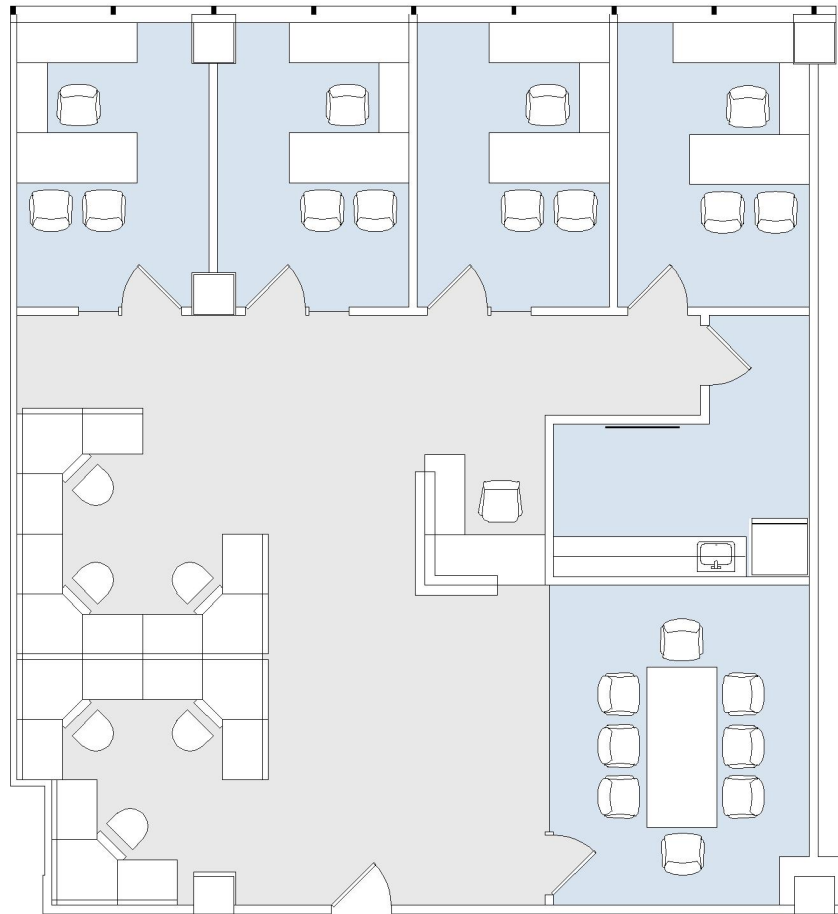

15821 VENTURA

ENCINO TERRACE

SUITE 550 | 2,302 RSF

SHERMAN OAKS/ENCINO

SUITE CONFIGURATION

OFFICES:	4
CONFERENCE ROOM:	1
RECEPTION:	1
KITCHEN:	1

NOT TO SCALE

FURNITURE NOT INCLUDED