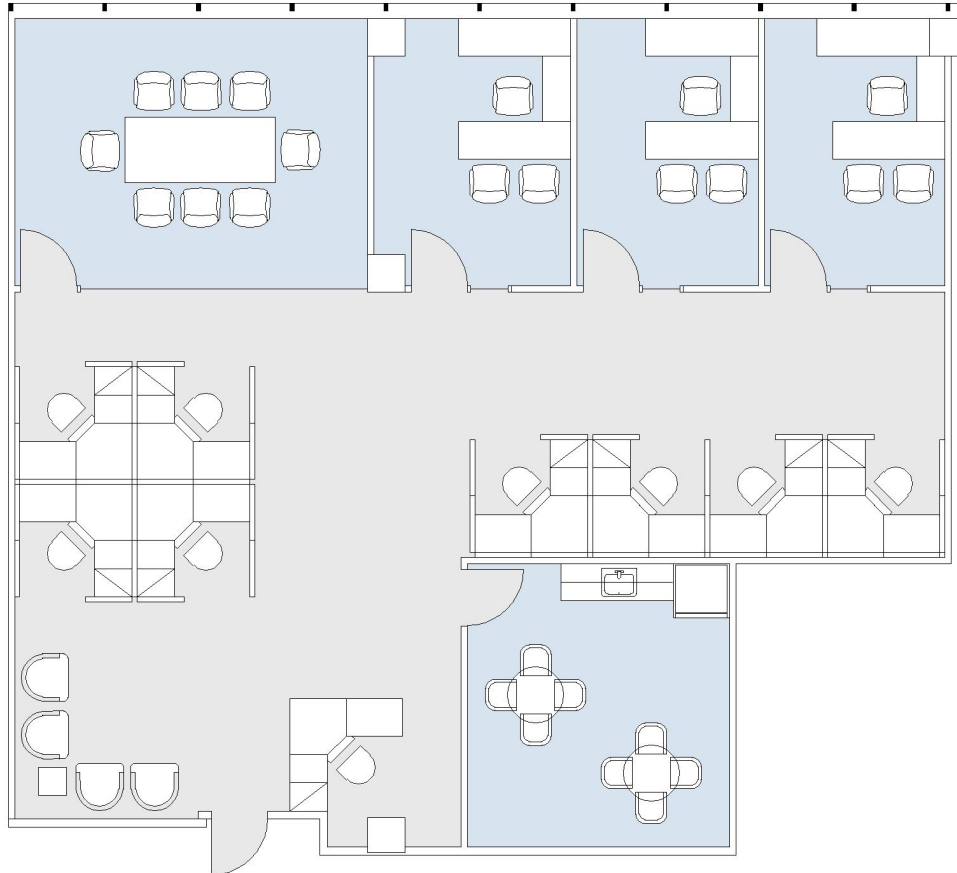

15821 VENTURA

ENCINO TERRACE

SUITE 640 | 2,664 RSF

SHERMAN OAKS/ENCINO

SUITE CONFIGURATION

OFFICES:	3
CONFERENCE ROOM:	1
RECEPTION:	1
KITCHEN:	1

NOT TO SCALE

FURNITURE NOT INCLUDED