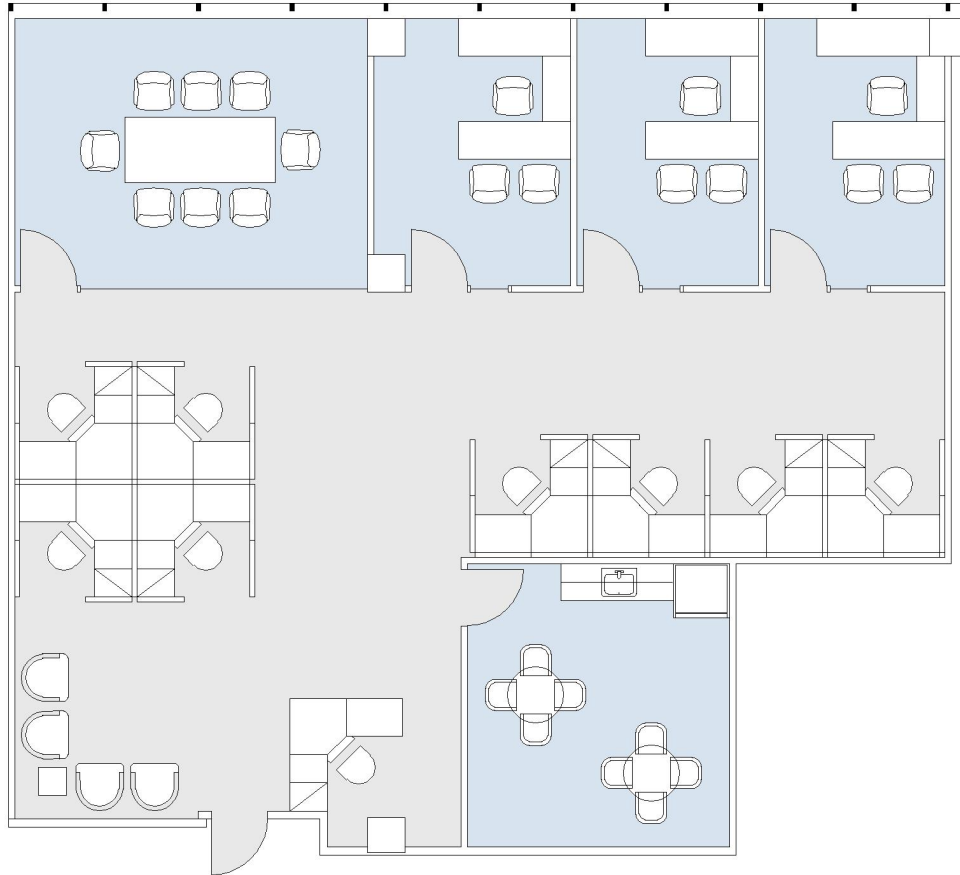

# 15821 VENTURA

ENCINO TERRACE

SUITE 640 | 2,664 RSF

SHERMAN OAKS/ENCINO

#### SUITE CONFIGURATION

OFFICES:	3
CONFERENCE ROOM:	1
RECEPTION:	1
KITCHEN:	1

NOT TO SCALE

FURNITURE NOT INCLUDED

For more information, please contact:

310.255.7777  
leasing@douglasemmett.com

**Douglas  
Emmett**