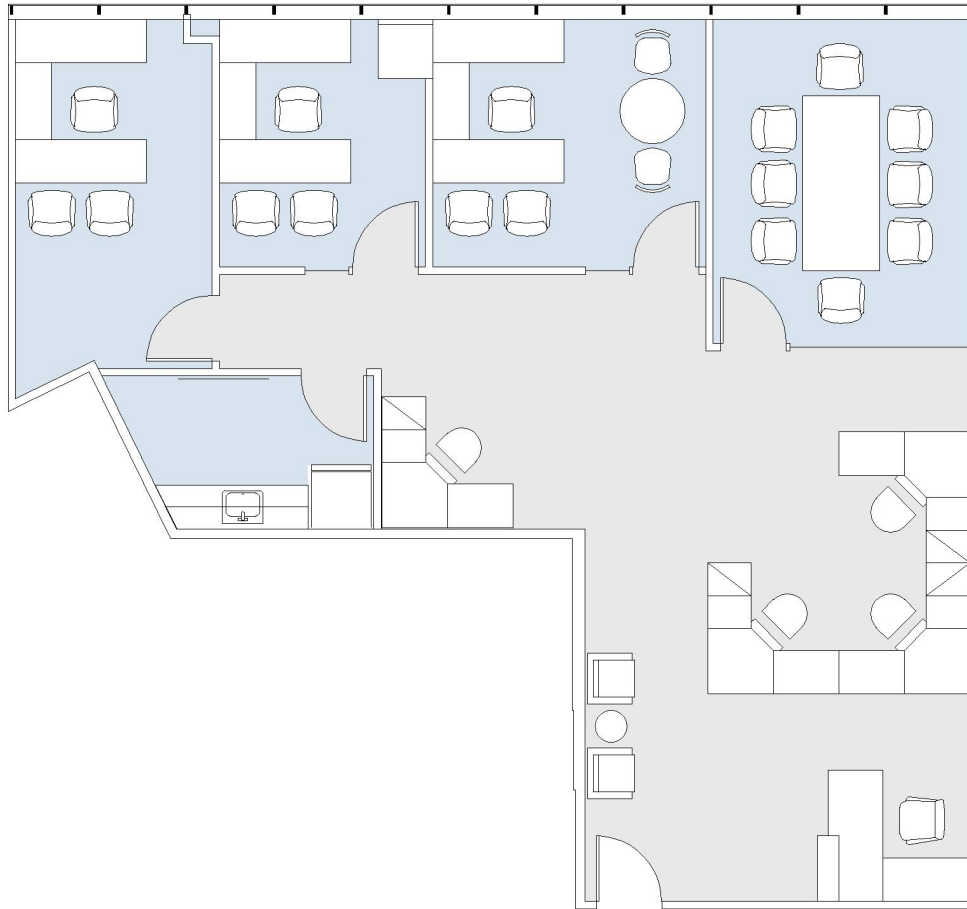

12400 WILSHIRE

SUITE 535 | 1,621 RSF
BRENTWOOD-WILSHIRE

SUITE CONFIGURATION

OFFICES:	3
CONFERENCE ROOM:	1
RECEPTION:	1
KITCHEN:	1

NOT TO SCALE

FURNITURE NOT INCLUDED

For more information, please contact:

310.255.7777
leasing@douglasemmett.com