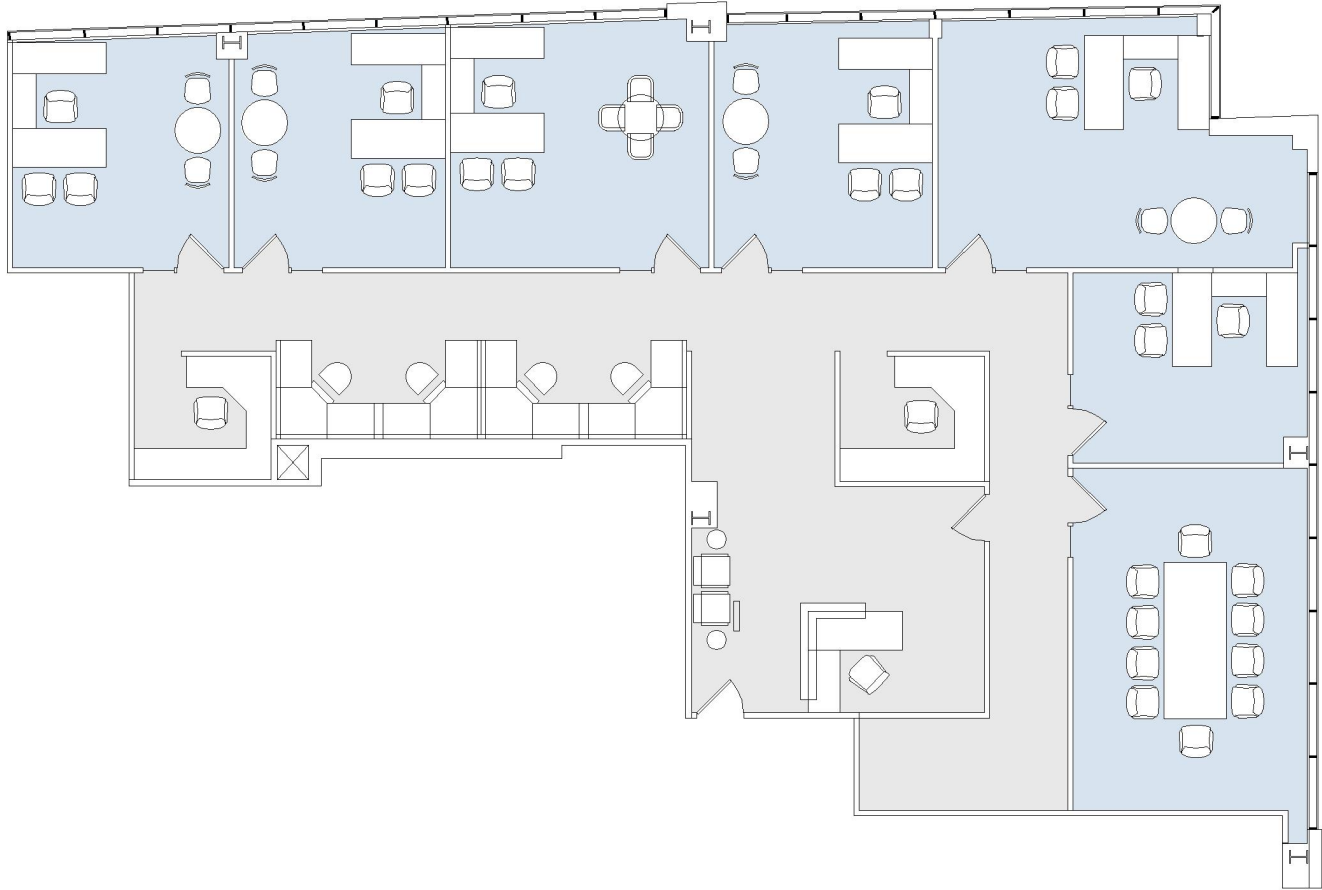

11999

BRENTWOOD/SALTAIR

SUITE 430 | 3,778 RSF

BRENTWOOD-SAN VICENTE

SAN VICENTE

SUITE CONFIGURATION

OFFICES:	6
CONFERENCE ROOM:	1
RECEPTION:	1

NOT TO SCALE