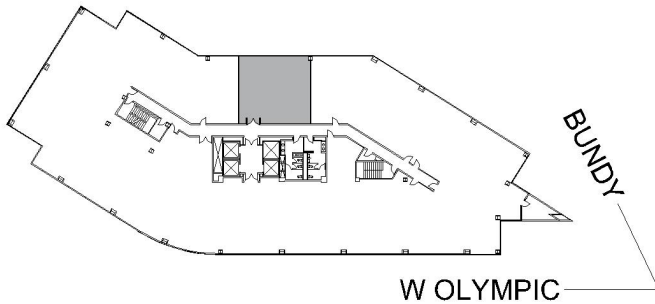

11900

BUNDY/OLYMPIC

SUITE 550 | 1,392 RSF

SAWTELLE/WEST LA

OLYMPIC

SUITE CONFIGURATION

OFFICES:	3
CONFERENCE ROOM:	1
RECEPTION:	1
KITCHEN:	1

NOT TO SCALE
FURNITURE NOT INCLUDED