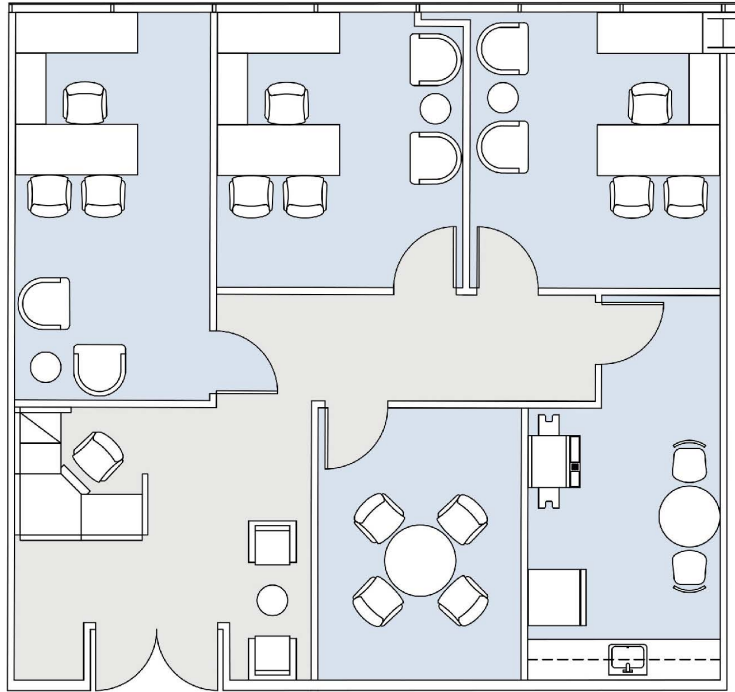

11900 OLYMPIC

BUNDY/OLYMPIC

SUITE 550 | 1,392 RSF

SAWTELLE/WEST LA

AS-BUILT CONFIGURATION

OFFICES:	3
WORKSTATION:	1
CONFERENCE ROOM:	1
KITCHEN:	1

NOT TO SCALE
FURNITURE NOT INCLUDED

For more information, please contact: