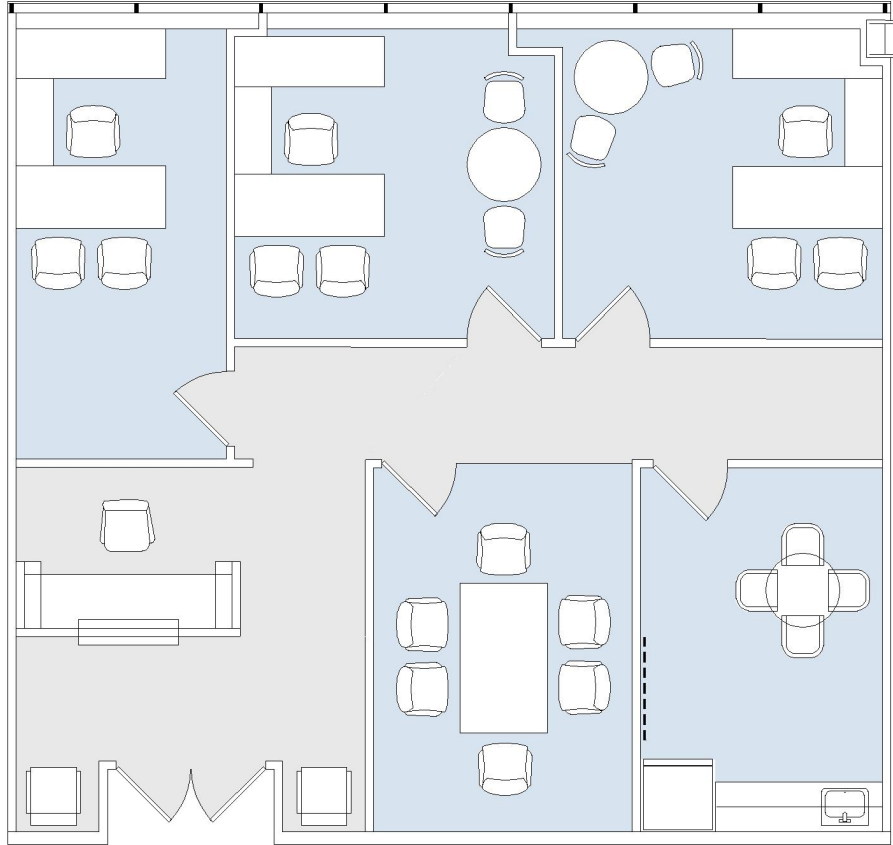

11900

BUNDY/OLYMPIC

SUITE 550 | 1,392 RSF

SAWTELLE/WEST LA

OLYMPIC

SUITE CONFIGURATION

OFFICES:	3
CONFERENCE ROOM:	1
RECEPTION:	1
KITCHEN:	1

NOT TO SCALE
FURNITURE NOT INCLUDED