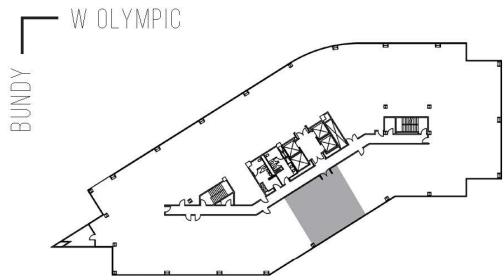

11900 OLYMPIC

BUNDY/OLYMPIC

SUITE 550 | 1,392 RSF

SAWTELLE/WEST LA

AS-BUILT CONFIGURATION

OFFICES:	3
WORKSTATION:	1
CONFERENCE ROOM:	1
KITCHEN:	1

NOT TO SCALE
FURNITURE NOT INCLUDED

For more information, please contact: