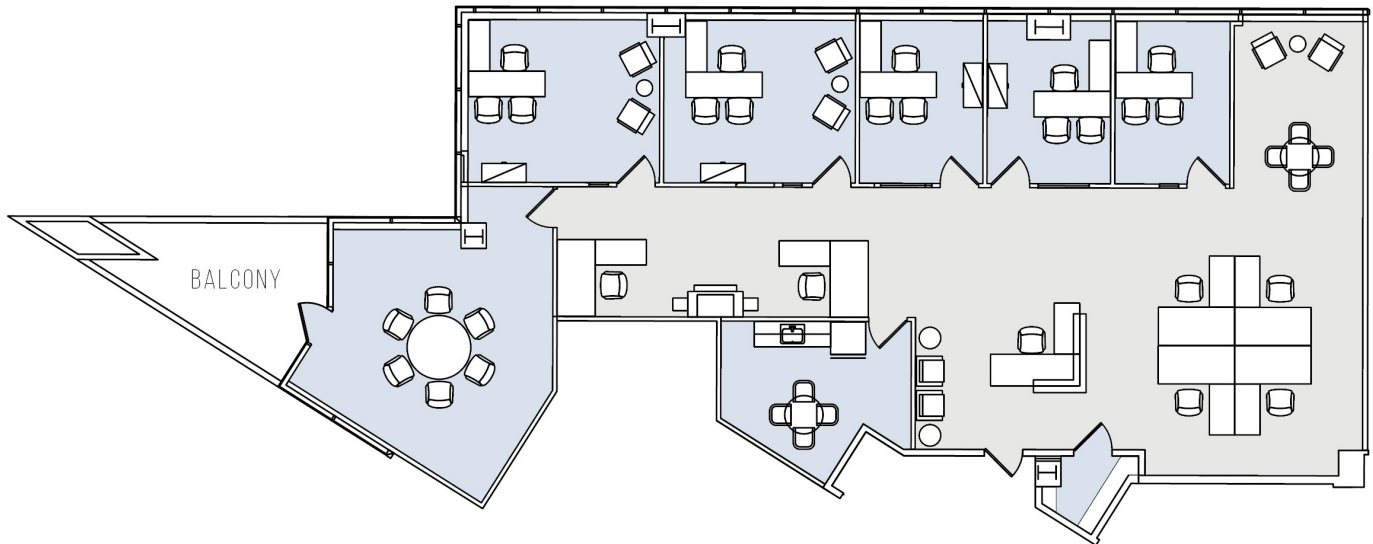

# 11900 OLYMPIC

BUNDY/OLYMPIC

SUITE 490 | 3,247 RSF

SAWTELLE/WEST LA

#### AS-BUILT CONFIGURATION

WINDOW OFFICES:	5
CONFERENCE ROOM:	1
KITCHEN:	2
STORAGE:	1
RECEPTION:	1

NOT TO SCALE  
FURNITURE NOT INCLUDED

For more information, please contact:

310.255.7777

leasing@douglasemmett.com