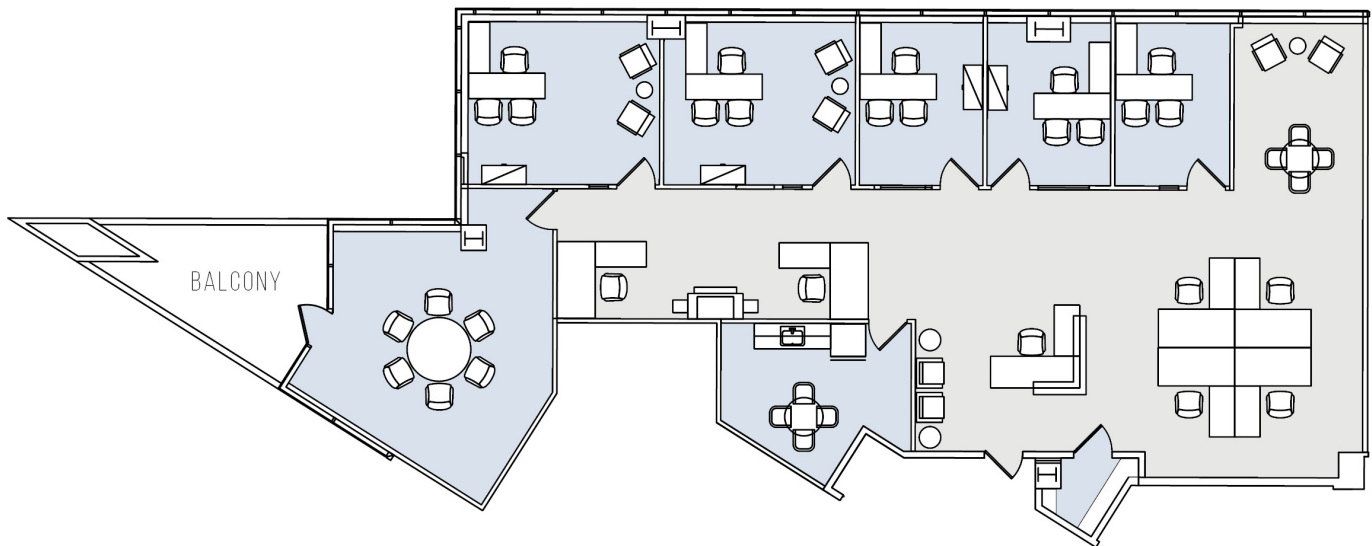

11900 OLYMPIC

BUNDY/OLYMPIC

SUITE 490 | 3,247 RSF

SAWTELLE/WEST LA

AS-BUILT CONFIGURATION

WINDOW OFFICES:	5
CONFERENCE ROOM:	1
KITCHEN:	2
STORAGE:	1
RECEPTION:	1

NOT TO SCALE
FURNITURE NOT INCLUDED

For more information, please contact: