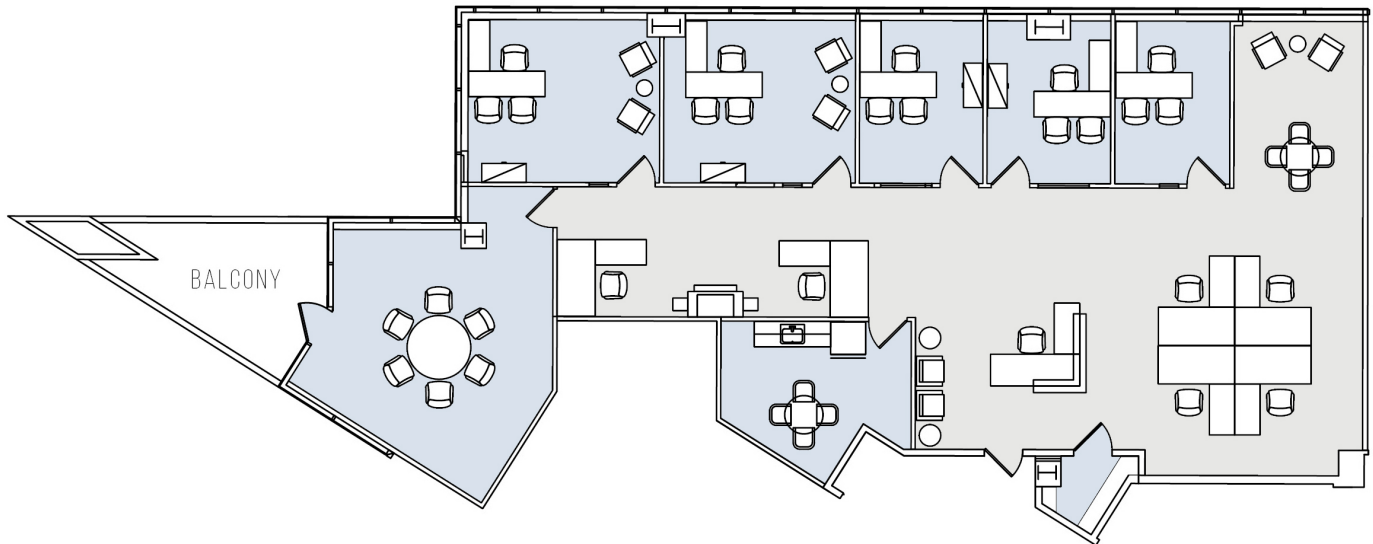

11900 OLYMPIC

BUNDY/OLYMPIC

SUITE 490 | 3,247 RSF

SAWTELLE/WEST LA

AS-BUILT CONFIGURATION

WINDOW OFFICES:	5
CONFERENCE ROOM:	1
KITCHEN:	2
STORAGE:	1
RECEPTION:	1

NOT TO SCALE
FURNITURE NOT INCLUDED

For more information, please contact: