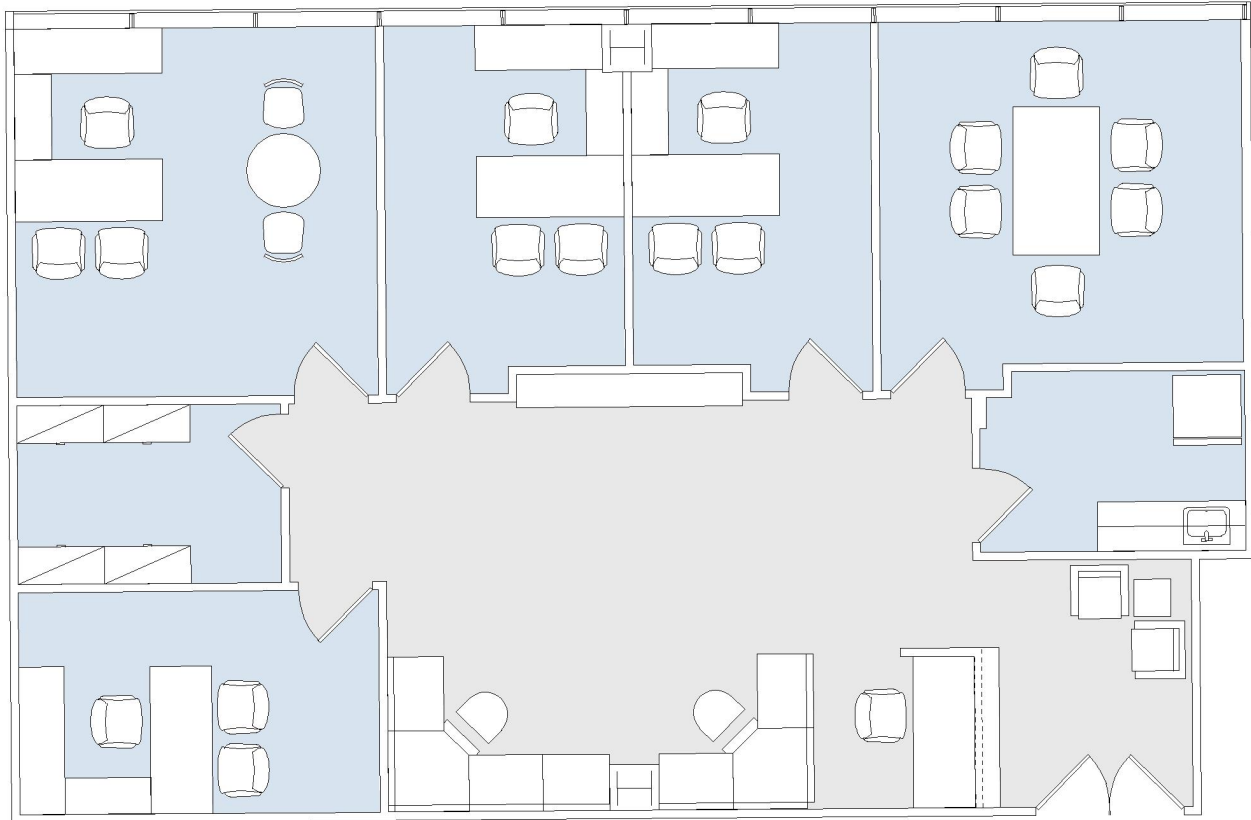

11845 OLYMPIC

WESTSIDE TOWERS WEST TOWER

SUITE 665 | 1,967 RSF

SAWTELLE/WEST LA

SUITE CONFIGURATION

OFFICES:	4
CONFERENCE ROOM:	1
RECEPTION:	1
KITCHEN:	1
STORAGE:	1

NOT TO SCALE
FURNITURE NOT INCLUDED

For more information, please contact: