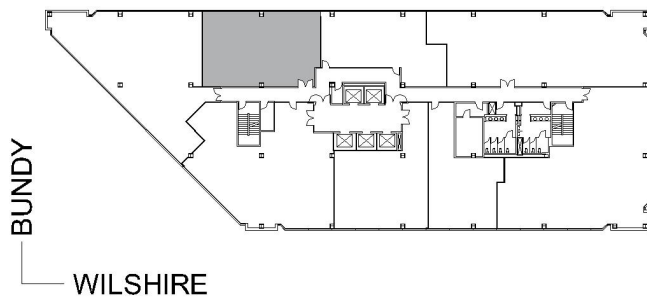

11845 OLYMPIC

WESTSIDE TOWERS WEST TOWER

SUITE 665 | 1,967 RSF

SAWTELLE/WEST LA

SUITE CONFIGURATION

OFFICES:	4
CONFERENCE ROOM:	1
RECEPTION:	1
KITCHEN:	1
STORAGE:	1

NOT TO SCALE

FURNITURE NOT INCLUDED