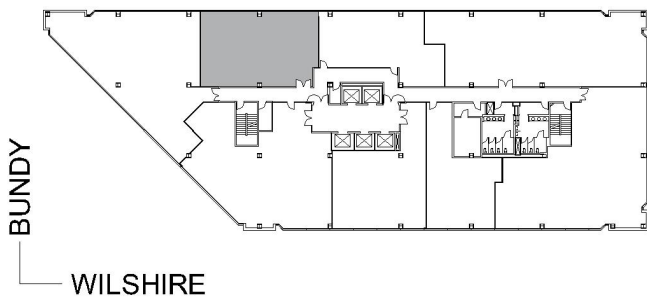

11845 OLYMPIC

WESTSIDE TOWERS WEST TOWER

SUITE 665 | 1,967 RSF

SAWTELLE/WEST LA

SUITE CONFIGURATION

OFFICES:	4
CONFERENCE ROOM:	1
RECEPTION:	1
KITCHEN:	1
STORAGE:	1

NOT TO SCALE
FURNITURE NOT INCLUDED

For more information, please contact: