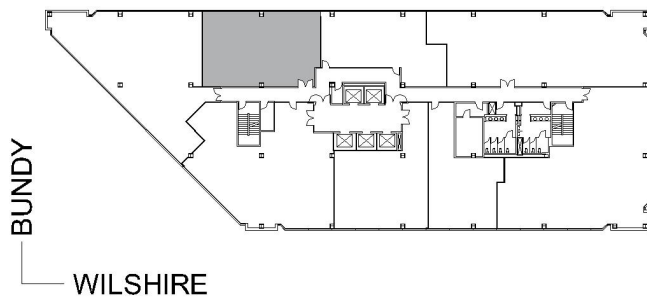

11845 OLYMPIC

WESTSIDE TOWERS WEST TOWER

SUITE 665 | 1,967 RSF

SAWTELLE/WEST LA

SUITE CONFIGURATION

OFFICES:	4
CONFERENCE ROOM:	1
RECEPTION:	1
KITCHEN:	1
STORAGE:	1

NOT TO SCALE
FURNITURE NOT INCLUDED

For more information, please contact: