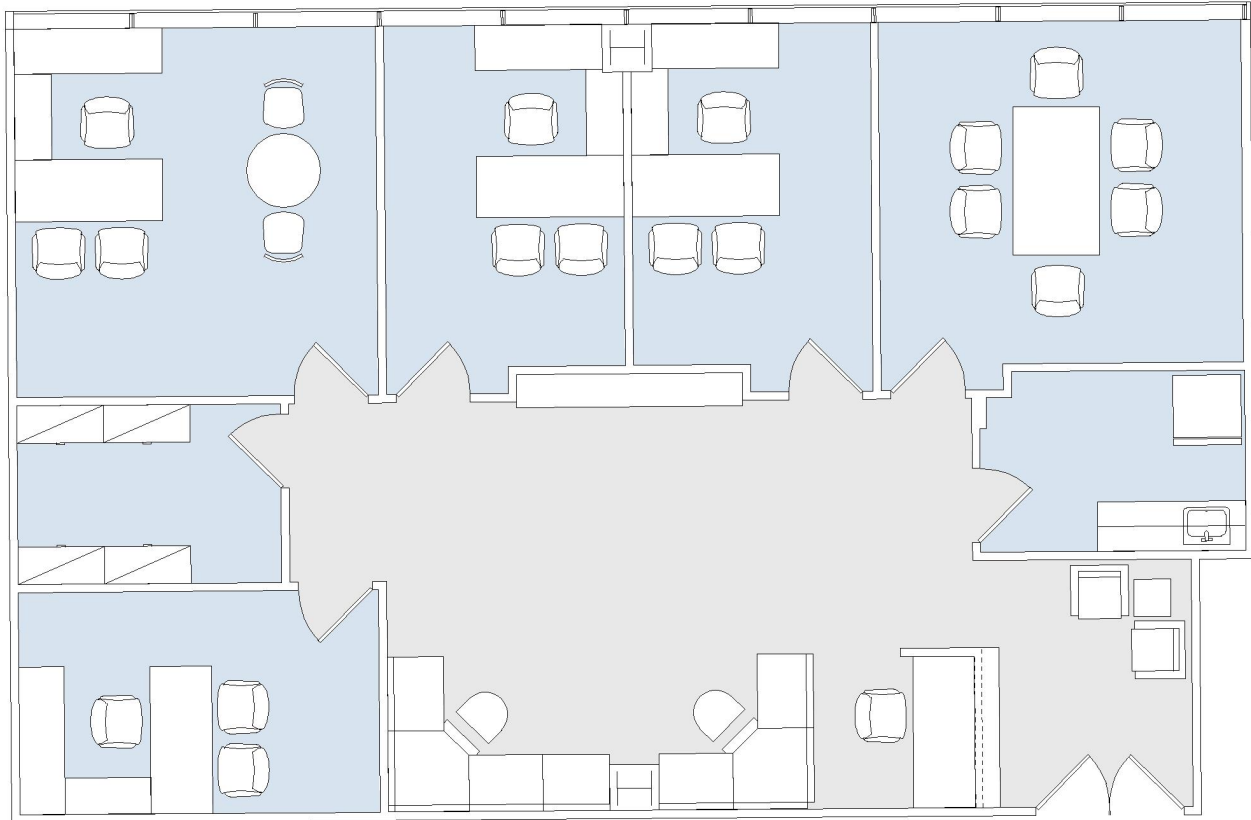

11845 OLYMPIC

WESTSIDE TOWERS WEST TOWER

SUITE 665 | 1,967 RSF

SAWTELLE/WEST LA

SUITE CONFIGURATION

OFFICES:	4
CONFERENCE ROOM:	1
RECEPTION:	1
KITCHEN:	1
STORAGE:	1

NOT TO SCALE

FURNITURE NOT INCLUDED