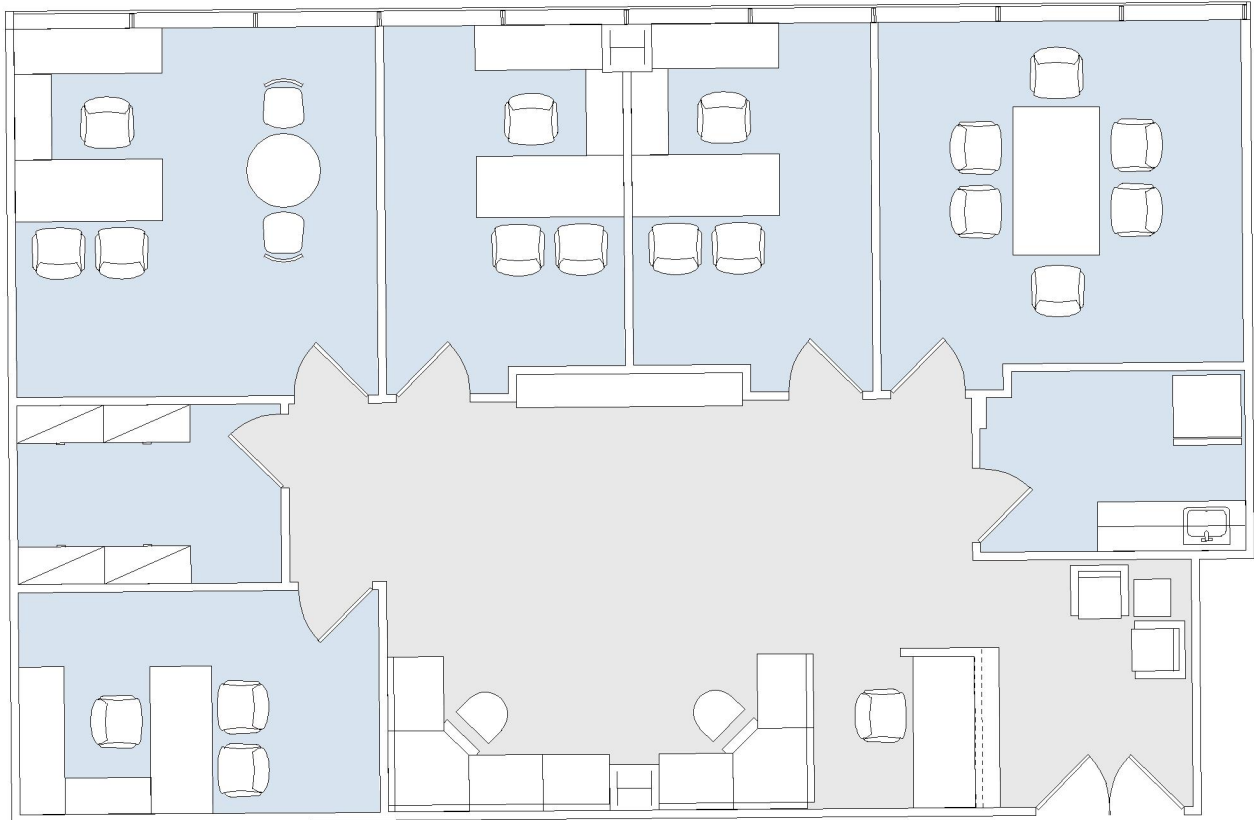

11845 OLYMPIC

WESTSIDE TOWERS WEST TOWER

SUITE 665 | 1,967 RSF

SAWTELLE/WEST LA

SUITE CONFIGURATION

OFFICES:	4
CONFERENCE ROOM:	1
RECEPTION:	1
KITCHEN:	1
STORAGE:	1

NOT TO SCALE
FURNITURE NOT INCLUDED

For more information, please contact: