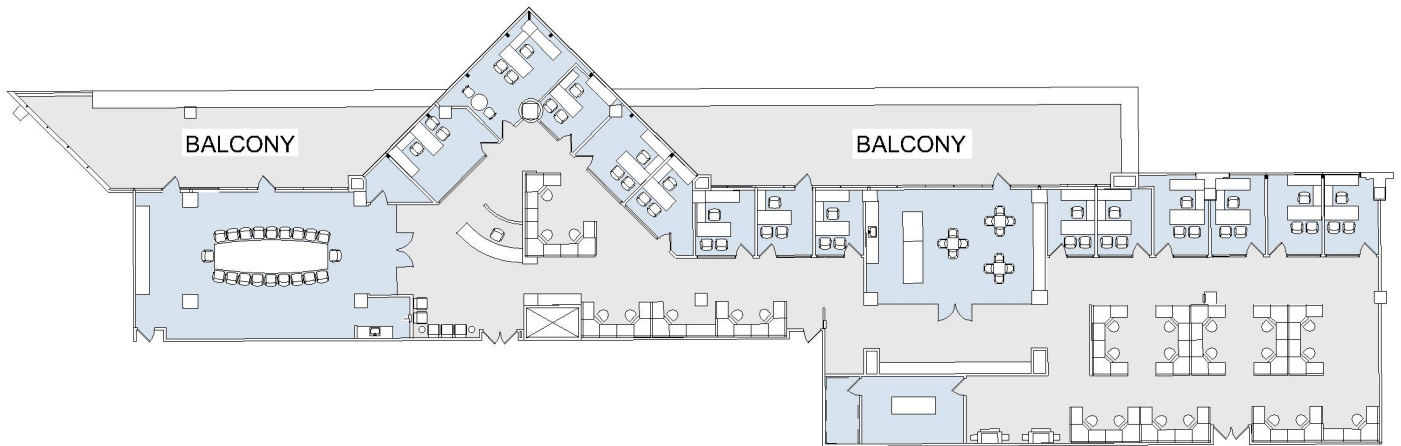

15821 VENTURA

ENCINO TERRACE

SUITE 520 | 11,373 RSF

SHERMAN OAKS/ENCINO

SUITE CONFIGURATION

OFFICES:	14
CONFERENCE ROOM:	1
RECEPTION:	1
KITCHEN:	1
COPY ROOM:	2
IT ROOM:	1
PRIVATE BALCONY :	2

NOT TO SCALE
FURNITURE NOT INCLUDED