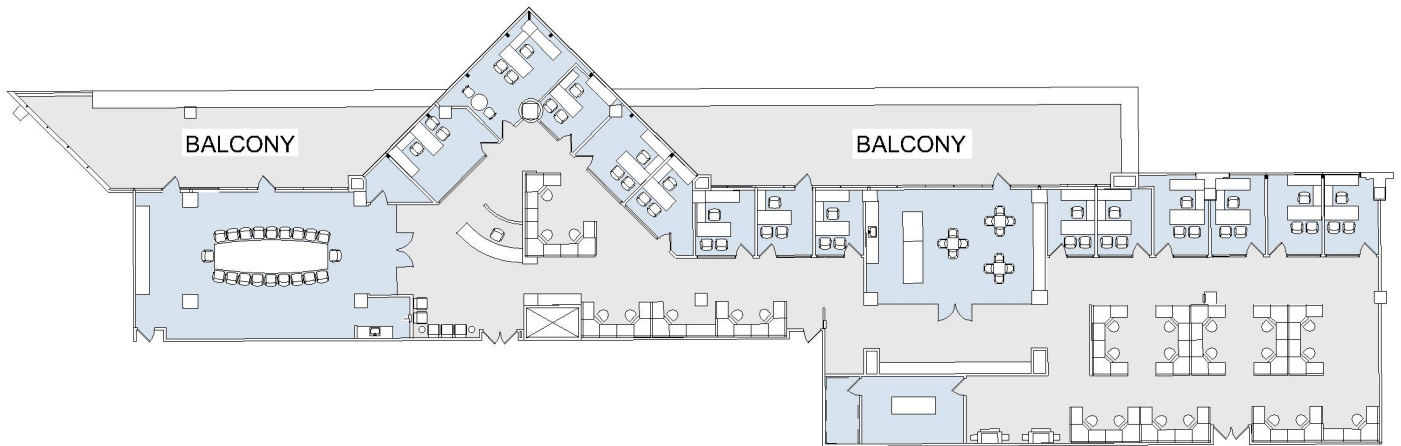

# 15821 VENTURA

ENCINO TERRACE

SUITE 520 | 11,373 RSF

SHERMAN OAKS/ENCINO

## SUITE CONFIGURATION

OFFICES:	14
CONFERENCE ROOM:	1
RECEPTION:	1
KITCHEN:	1
COPY ROOM:	2
IT ROOM:	1
PRIVATE BALCONY :	2

NOT TO SCALE  
FURNITURE NOT INCLUDED

For more information, please contact:

310.255.7777