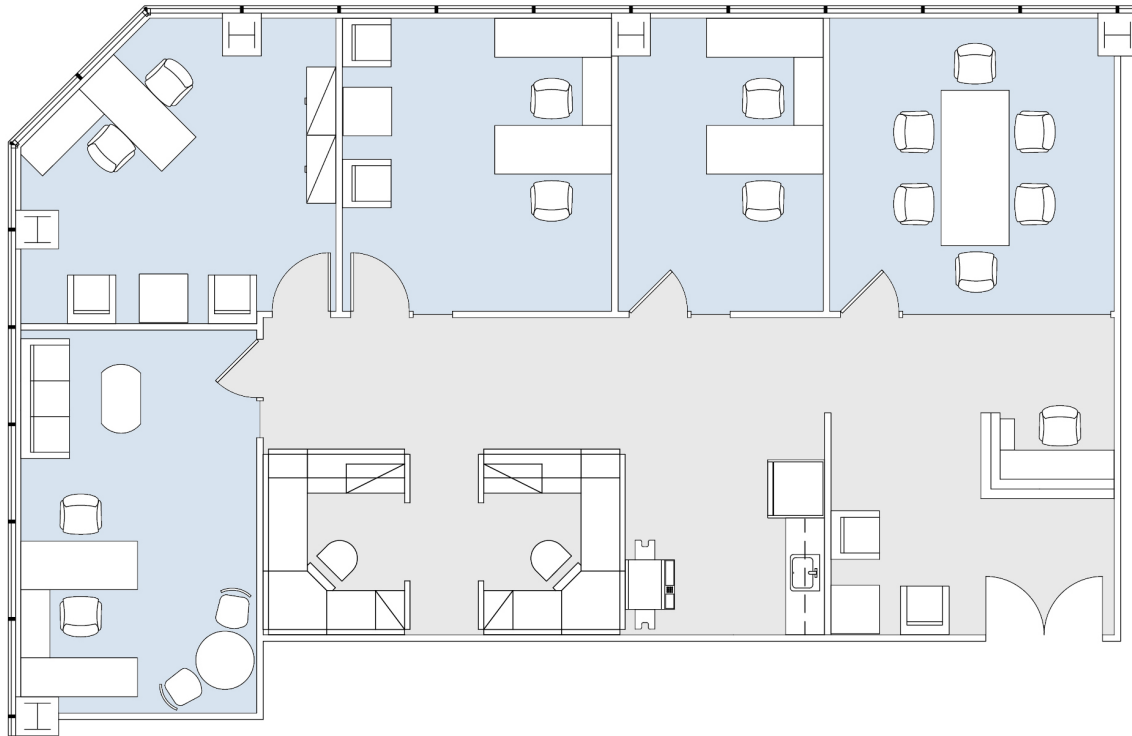

15260 VENTURA

VALLEY EXECUTIVE TOWER

SUITE 1080 | 2,283 RSF

SHERMAN OAKS/ENCINO

AS-BUILT CONFIGURATION

OFFICES:	4
CONFERENCE ROOM:	1
RECEPTION:	1
KITCHEN :	1
OPEN OFFICE:	1

ADJUSTED FOR SOCIAL DISTANCING
NOT TO SCALE
FURNITURE NOT INCLUDED