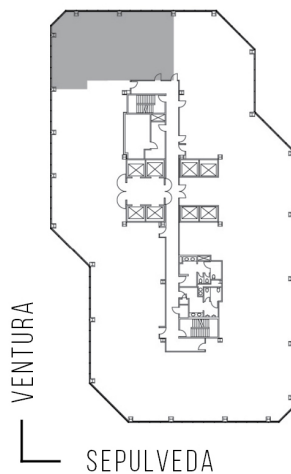

15260 VENTURA

VALLEY EXECUTIVE TOWER

SUITE 1080 | 2,283 RSF

SHERMAN OAKS/ENCINO

AS-BUILT CONFIGURATION

OFFICES:	4
CONFERENCE ROOM:	1
RECEPTION:	1
KITCHEN :	1
OPEN OFFICE:	1

ADJUSTED FOR SOCIAL DISTANCING
NOT TO SCALE
FURNITURE NOT INCLUDED