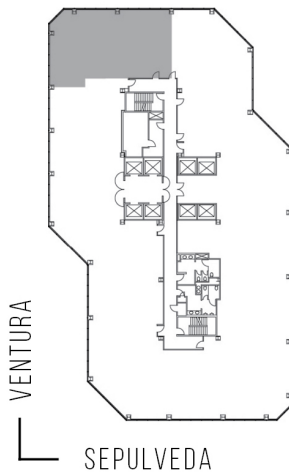

15260 VENTURA

VALLEY EXECUTIVE TOWER

SUITE 1080 | 2,283 RSF

SHERMAN OAKS/ENCINO

AS-BUILT CONFIGURATION

OFFICES:	4
CONFERENCE ROOM:	1
RECEPTION:	1
KITCHEN :	1
OPEN OFFICE:	1

ADJUSTED FOR SOCIAL DISTANCING
NOT TO SCALE
FURNITURE NOT INCLUDED