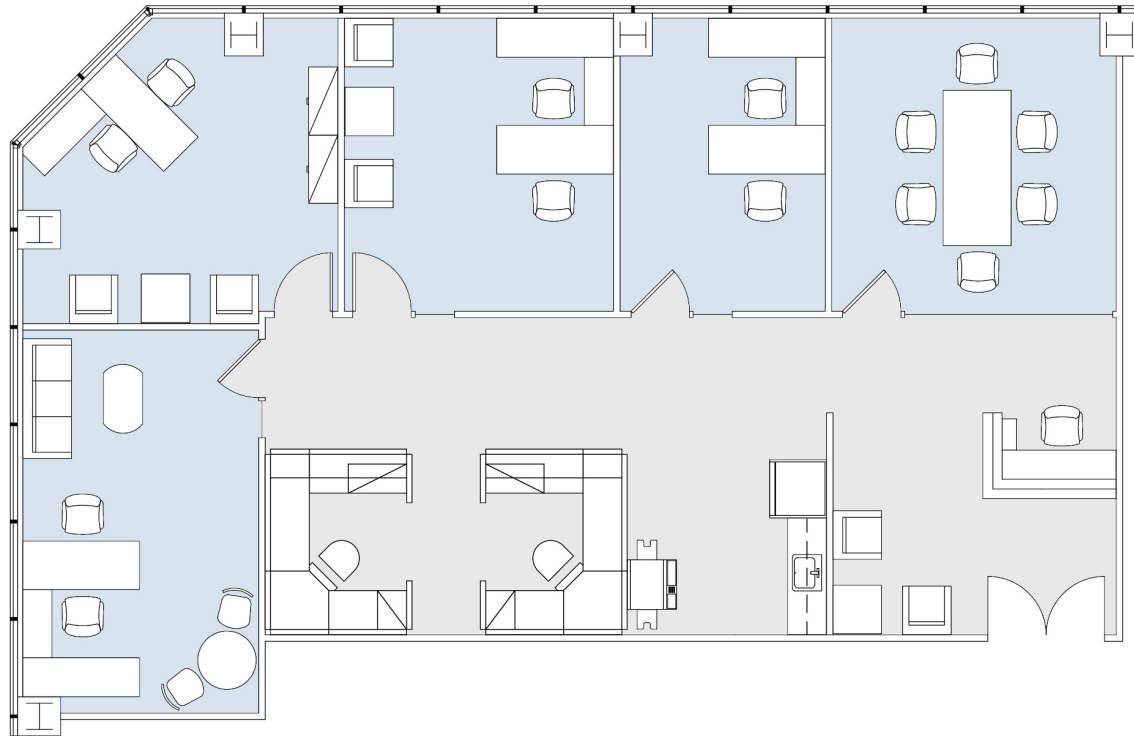

15260 VENTURA

VALLEY EXECUTIVE TOWER

SUITE 1080 | 2,283 RSF

SHERMAN OAKS/ENCINO

AS-BUILT CONFIGURATION

OFFICES:	4
CONFERENCE ROOM:	1
RECEPTION:	1
KITCHEN :	1
OPEN OFFICE:	1

ADJUSTED FOR SOCIAL DISTANCING
NOT TO SCALE
FURNITURE NOT INCLUDED