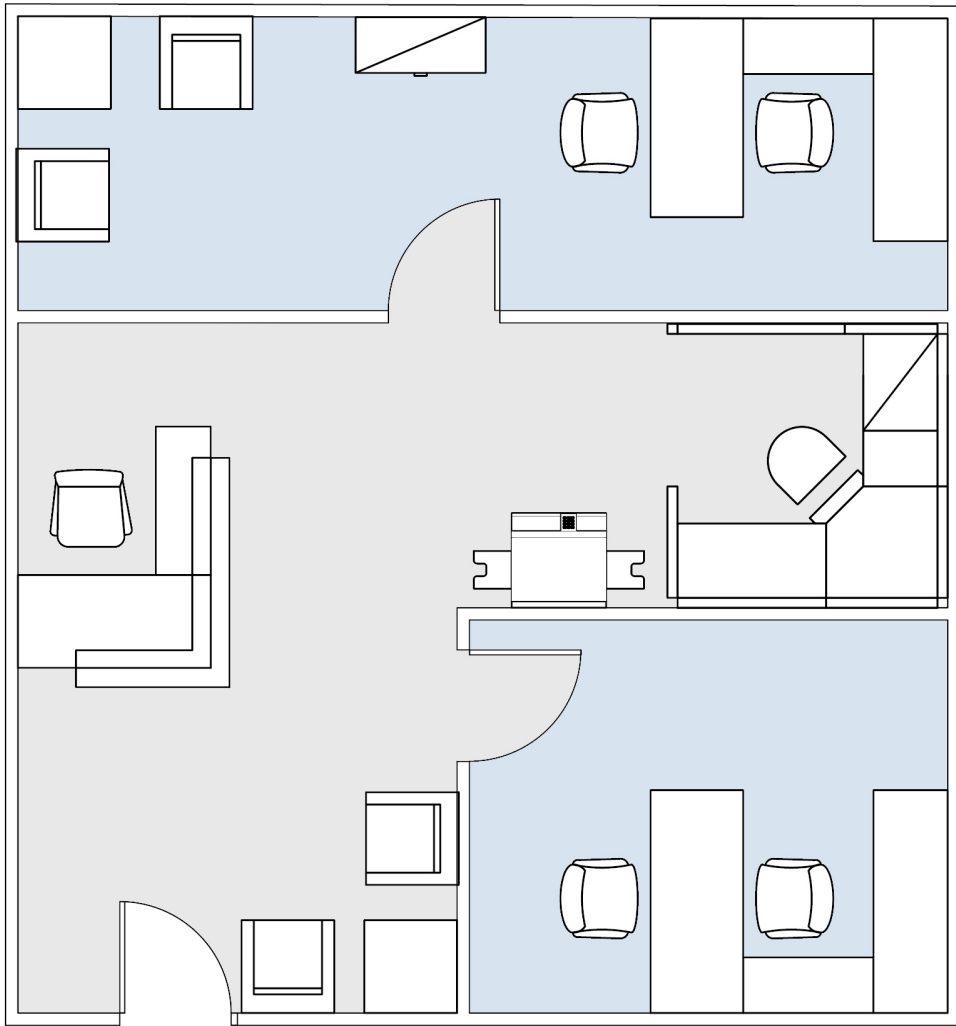

# 11726

BRENTWOOD EXECUTIVE PLAZA

SUITE 200 | 875 RSF

BRENTWOOD-SAN VICENTE

## SAN VICENTE