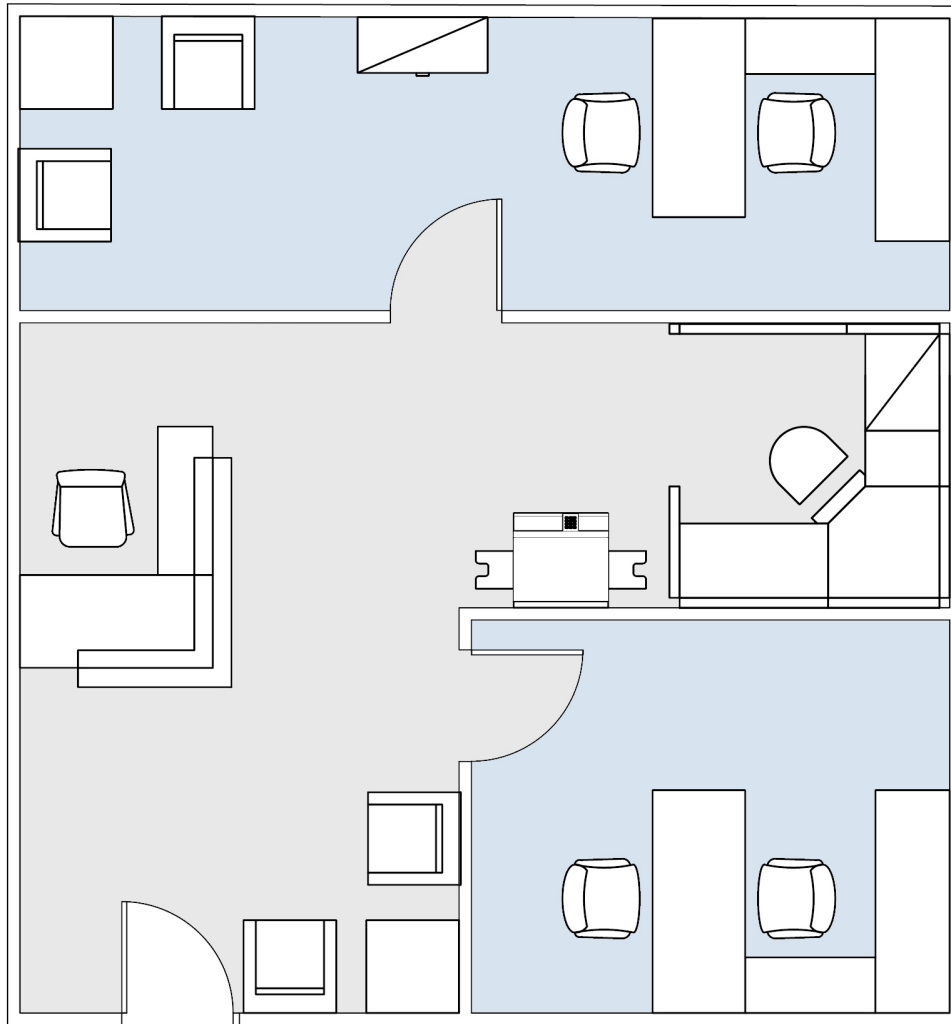

11726

BRENTWOOD EXECUTIVE PLAZA

SUITE 200 | 875 RSF

BRENTWOOD-SAN VICENTE

SAN VICENTE

AS-BUILT CONFIGURATION

OFFICE:	2
RECEPTION AREA:	1

ADJUSTED FOR SOCIAL DISTANCING
NOT TO SCALE
FURNITURE NOT INCLUDED