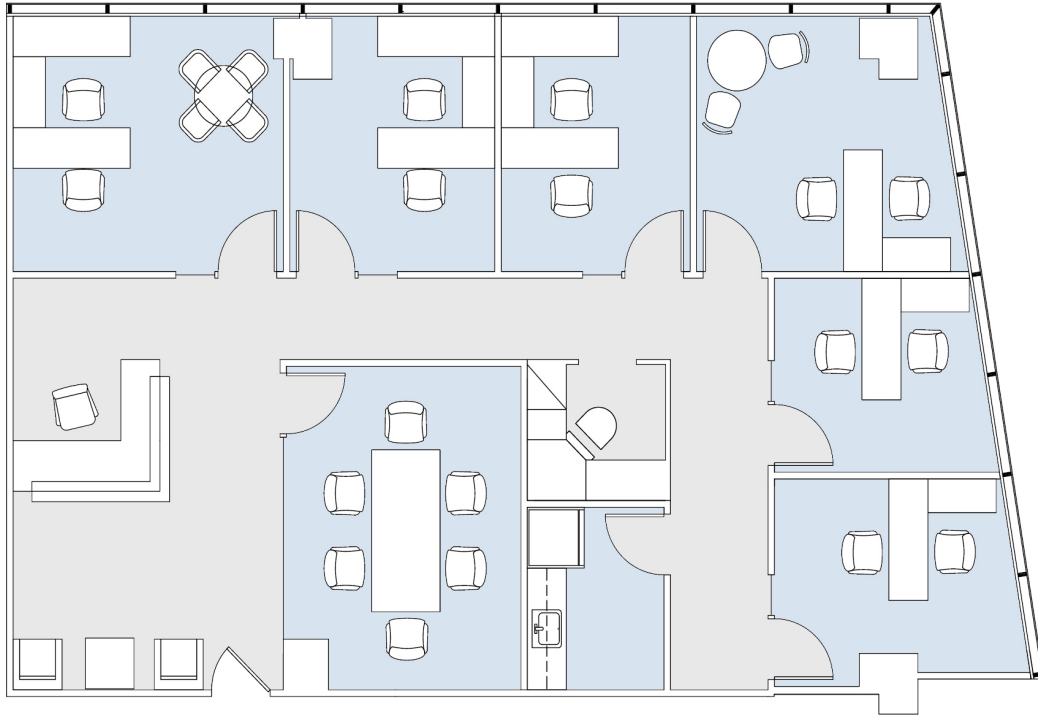

16000 VENTURA

SUITE 910 | 2,042 RSF
SHERMAN OAKS/ENCINO

AS-BUILT CONFIGURATION

OFFICES:	6
CONFERENCE ROOM:	1
RECEPTION:	1
KITCHEN:	1

ADJUSTED FOR SOCIAL DISTANCING
NOT TO SCALE
FURNITURE NOT INCLUDED

For more information, please contact: