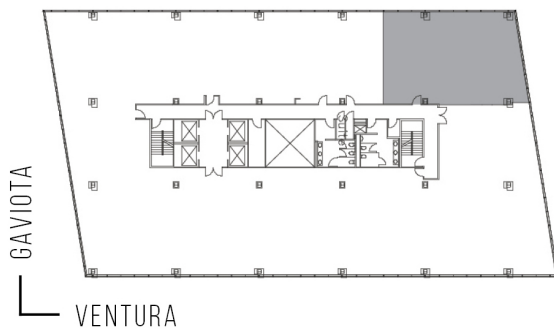

16000 VENTURA

SUITE 910 | 2,042 RSF
SHERMAN OAKS/ENCINO

AS-BUILT CONFIGURATION

OFFICES:	6
CONFERENCE ROOM:	1
RECEPTION:	1
KITCHEN:	1

ADJUSTED FOR SOCIAL DISTANCING
NOT TO SCALE
FURNITURE NOT INCLUDED

For more information, please contact: