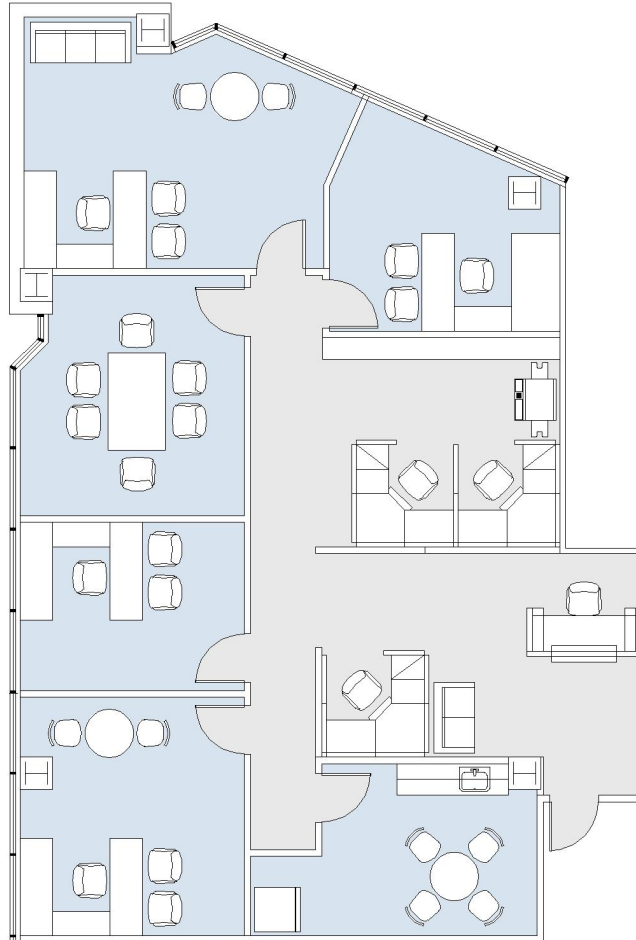

11835 OLYMPIC

WESTSIDE TOWERS EAST TOWER

SUITE 380 | 2,289 RSF

SAWTELLE/WEST LA

SUITE CONFIGURATION

OFFICES:	4
CONFERENCE ROOM:	1
RECEPTION:	1
KITCHEN:	1

NOT TO SCALE

FURNITURE NOT INCLUDED