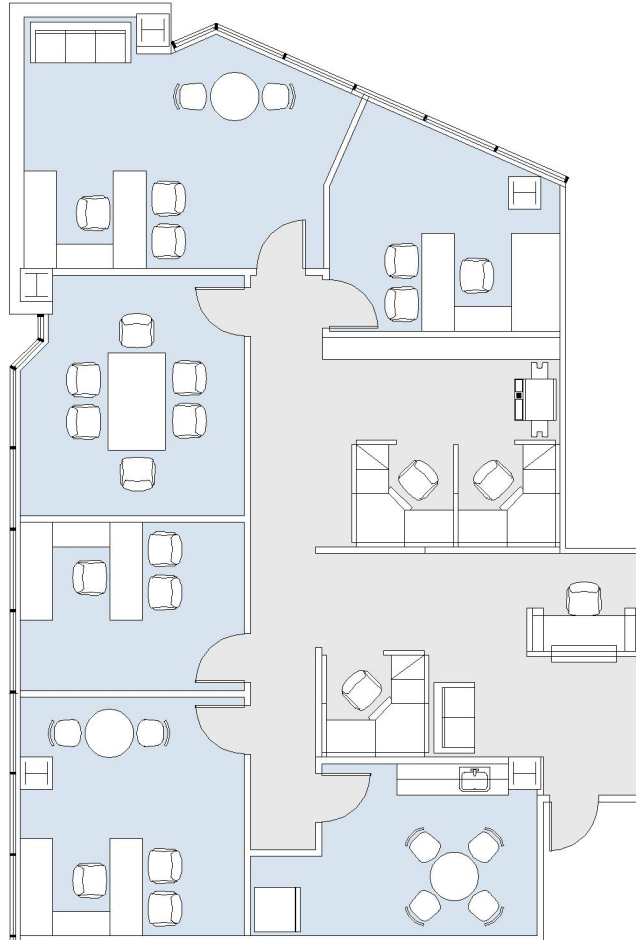

# 11835 OLYMPIC

WESTSIDE TOWERS EAST TOWER

SUITE 380 | 2,289 RSF

SAWTELLE/WEST LA

#### SUITE CONFIGURATION

OFFICES:	4
CONFERENCE ROOM:	1
RECEPTION:	1
KITCHEN:	1

NOT TO SCALE

FURNITURE NOT INCLUDED

For more information, please contact:

310.255.7777

leasing@douglasemmett.com

**Douglas  
Emmett**