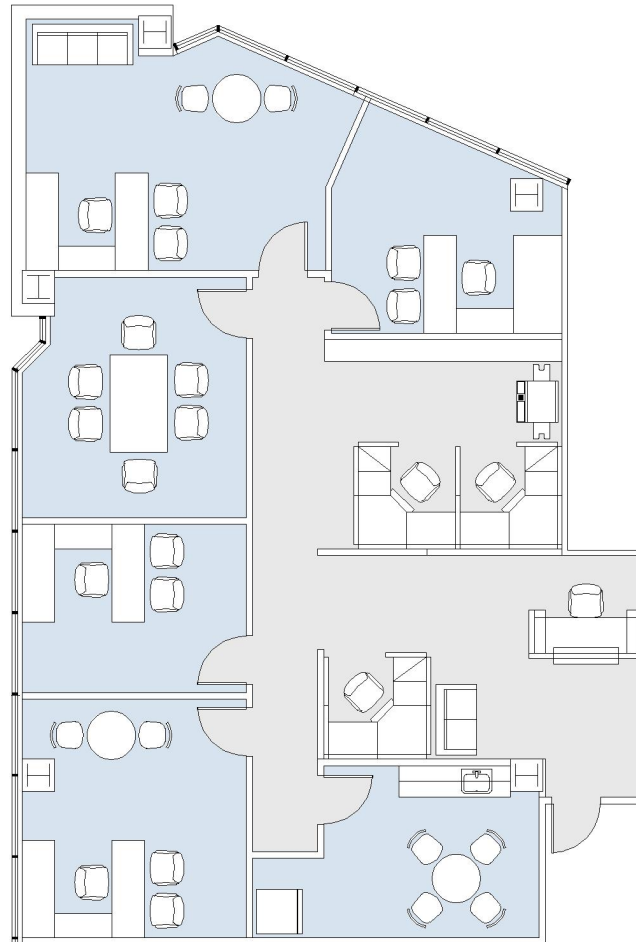

11835 OLYMPIC

WESTSIDE TOWERS EAST TOWER

SUITE 380 | 2,289 RSF

SAWTELLE/WEST LA

SUITE CONFIGURATION

OFFICES:	4
CONFERENCE ROOM:	1
RECEPTION:	1
KITCHEN:	1

NOT TO SCALE

FURNITURE NOT INCLUDED