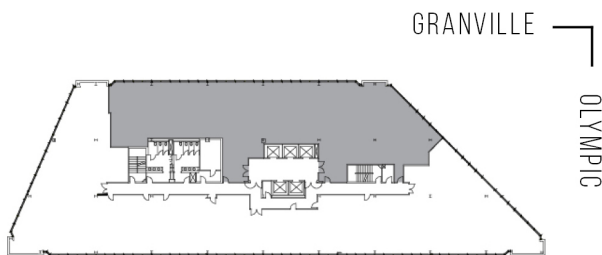

11835 OLYMPIC

WESTSIDE TOWERS EAST TOWER

SUITE 700 | 8,234 RSF

SAWTELLE/WEST LA

AS-BUILT CONFIGURATION

OFFICES:	21
CONFERENCE ROOMS:	3
RECEPTION:	1
STORAGE ROOM:	1
FILE ROOM:	1
I.T. ROOM:	1
KITCHEN:	1
COPY ROOM:	1

ADJUSTED FOR SOCIAL DISTANCING
NOT TO SCALE
FURNITURE NOT INCLUDED

For more information, please contact:

310.255.7777
leasing@douglasemmett.com

**Douglas
Emmett**