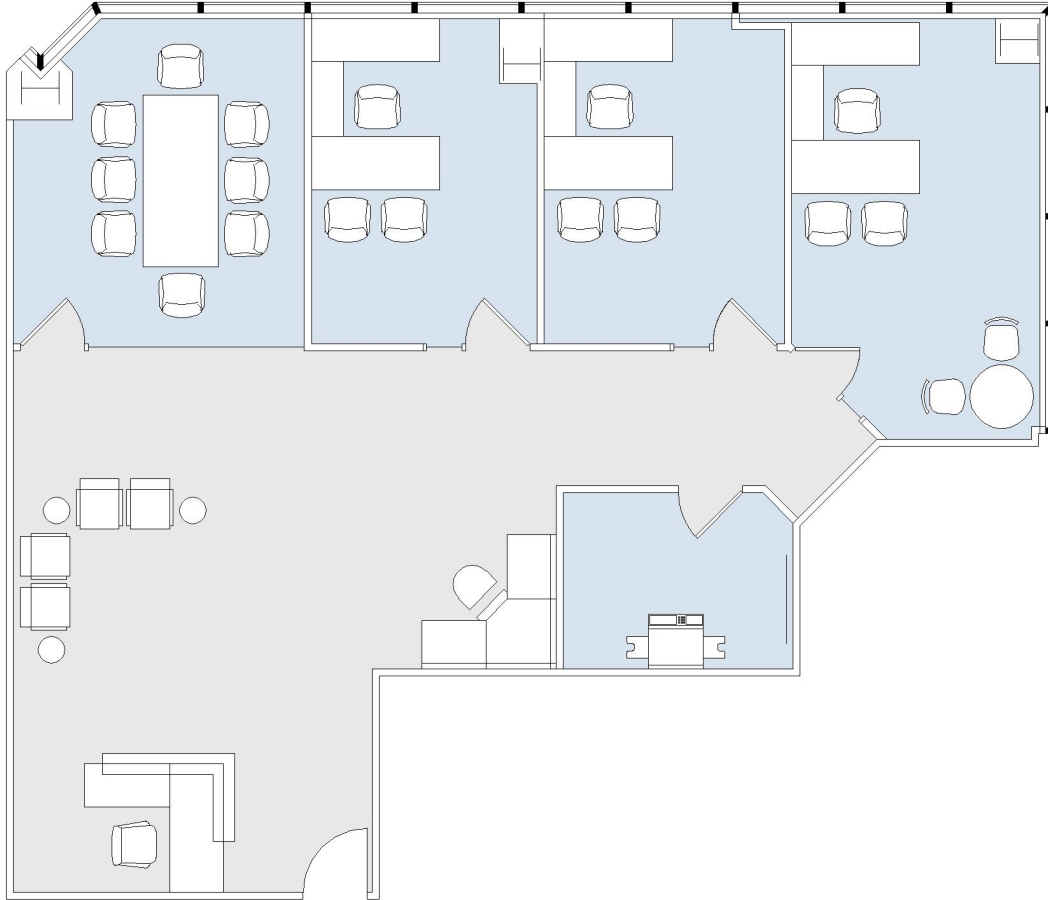

# 21700

WARNER CENTER TOWER - VI

SUITE 1820 | 1,935 RSF

WOODLAND HILLS

## OXNARD STREET