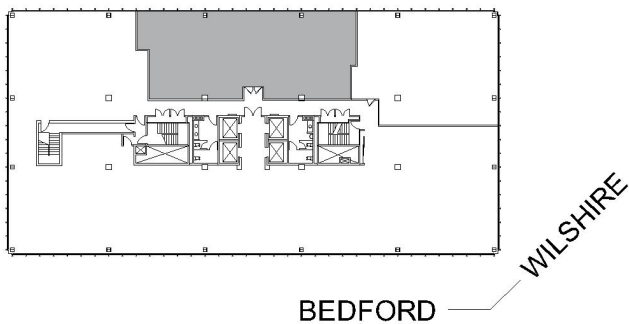

9665 WILSHIRE

SUITE 250 | 2,900 RSF
BEVERLY HILLS

SUITE CONFIGURATION

OFFICES:	11
CONFERENCE ROOM:	1
RECEPTION:	1

NOT TO SCALE

FURNITURE NOT INCLUDED

For more information, please contact:

310.255.7777
leasing@douglasemmett.com