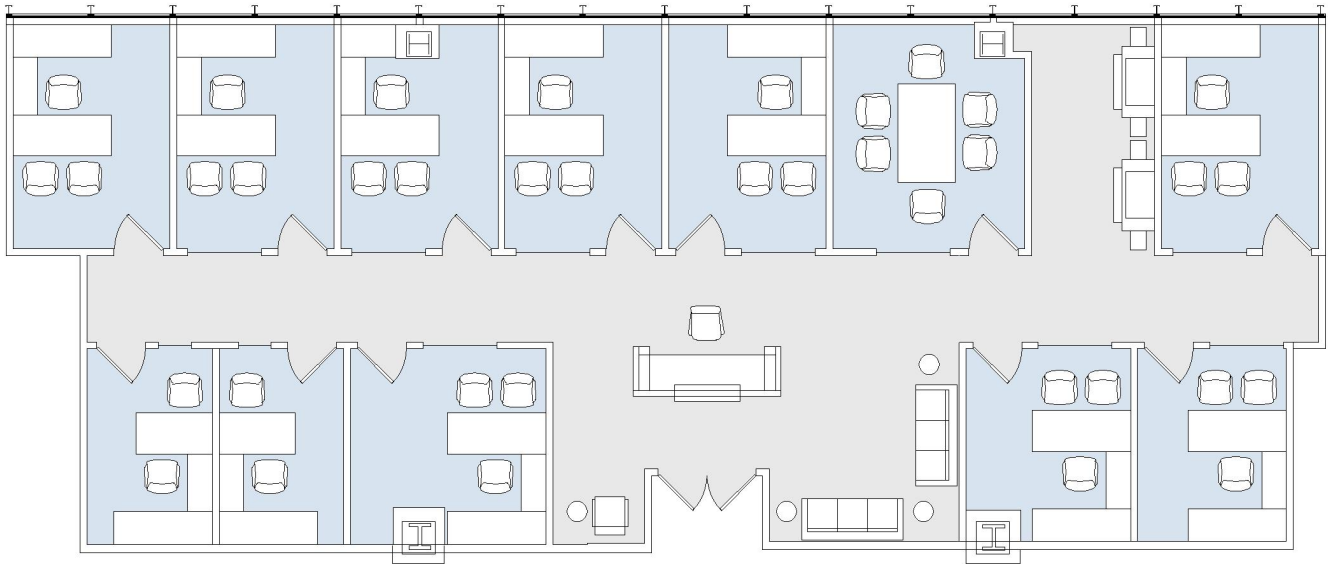

9665 WILSHIRE

SUITE 250 | 2,900 RSF
BEVERLY HILLS

SUITE CONFIGURATION

OFFICES:	11
CONFERENCE ROOM:	1
RECEPTION:	1

NOT TO SCALE

FURNITURE NOT INCLUDED

For more information, please contact:

310.255.7777
leasing@douglasemmett.com