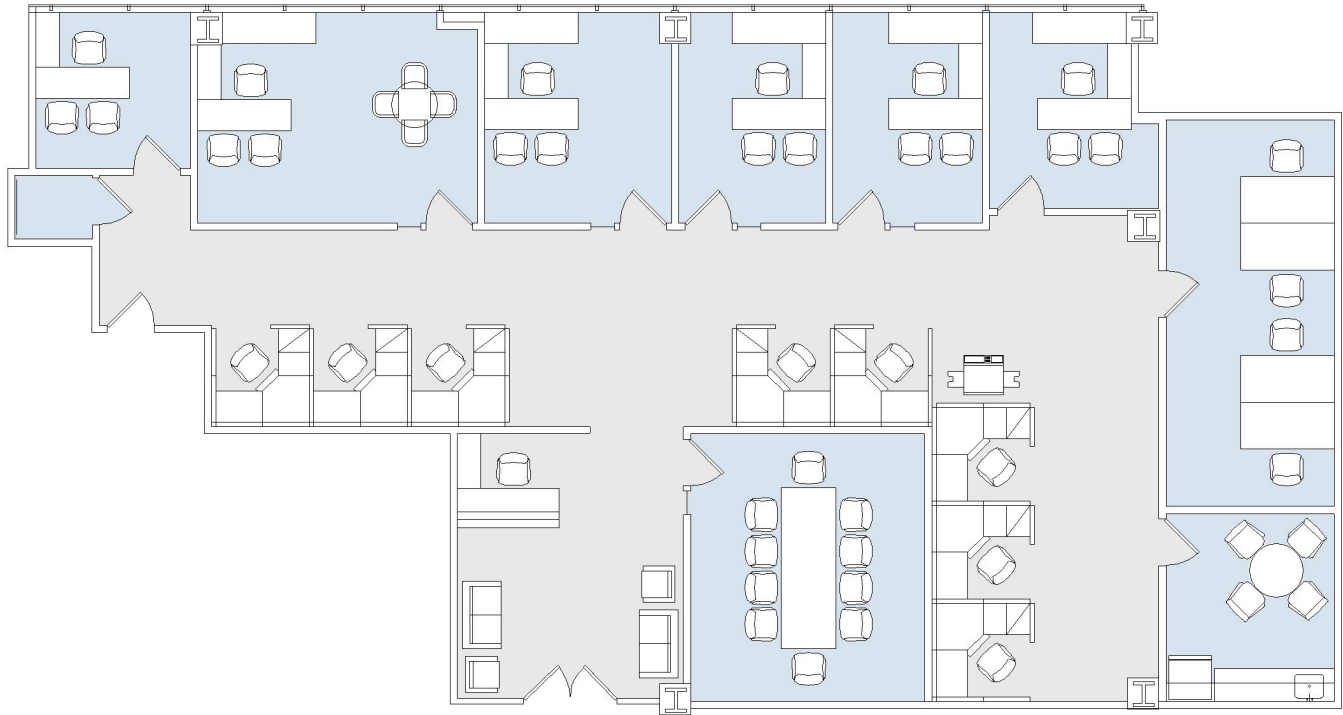

15821 VENTURA

ENCINO TERRACE

SUITE 165 | 3,827 RSF

SHERMAN OAKS/ENCINO

SUITE CONFIGURATION

OFFICES:	7
CONFERENCE ROOM:	1
RECEPTION:	1
KITCHEN:	1
IT CLOSET:	1

NOT TO SCALE
FURNITURE NOT INCLUDED

For more information, please contact: