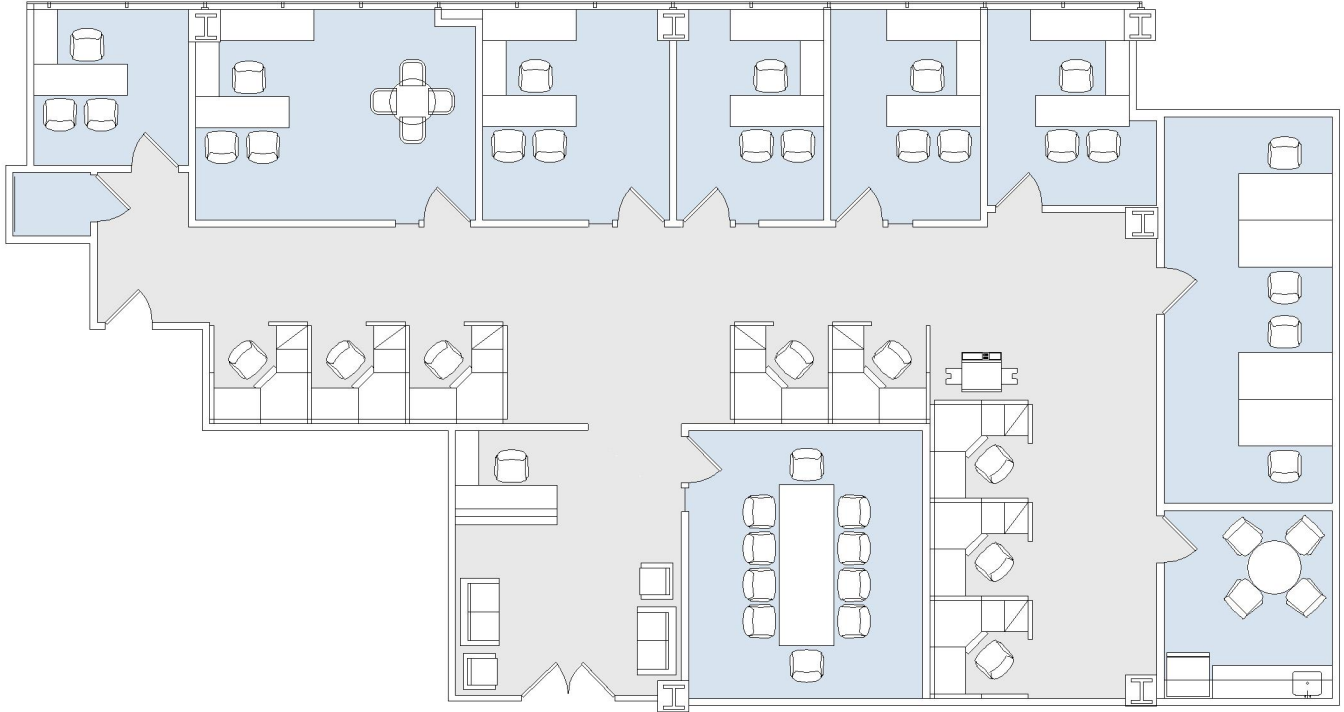

15821

ENCINO TERRACE

SUITE 165 | 3,827 RSF

SHERMAN OAKS/ENCINO

VENTURA

SUITE CONFIGURATION

OFFICES:	7
CONFERENCE ROOM:	1
RECEPTION:	1
KITCHEN:	1
IT CLOSET:	1

NOT TO SCALE
FURNITURE NOT INCLUDED