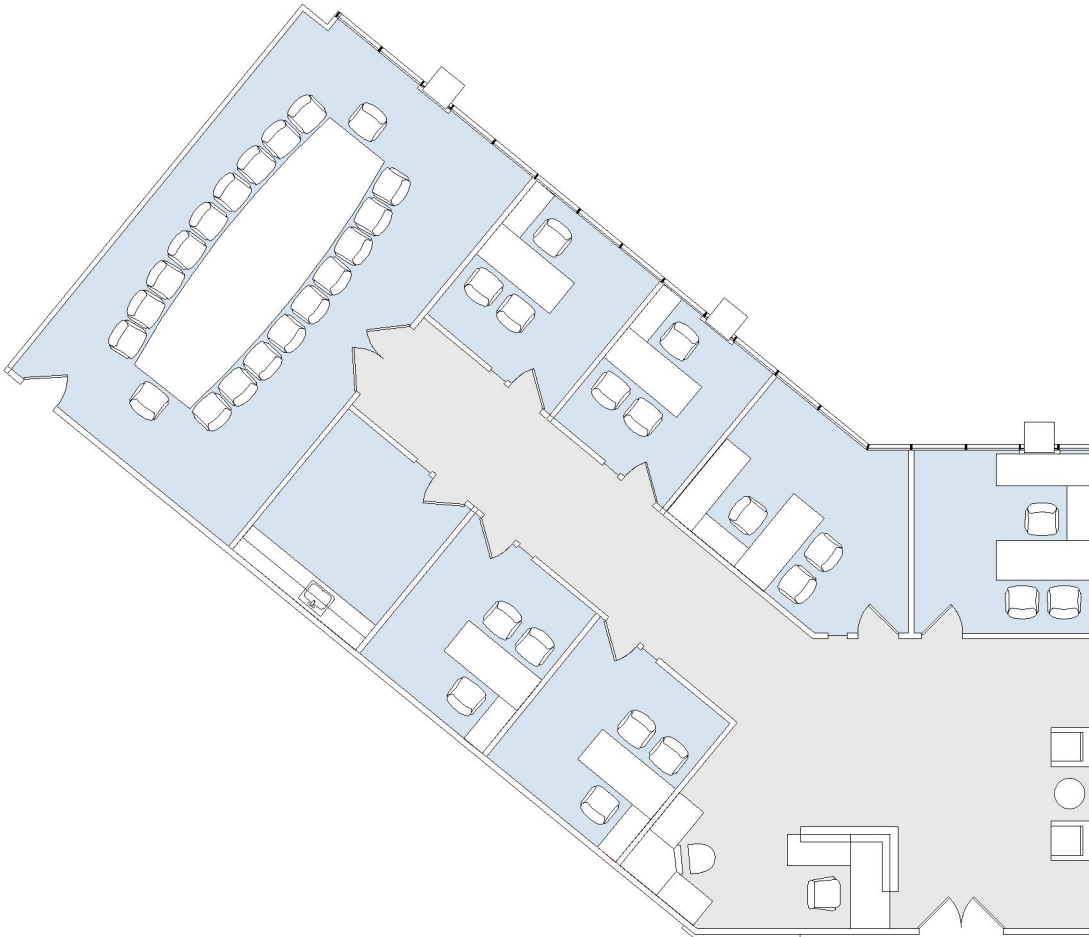

8383

WILSHIRE

SUITE 220 | 3,293 RSF

BEVERLY HILLS

SUITE CONFIGURATION

OFFICES:	6
CONFERENCE ROOM:	1
RECEPTION:	1
KITCHEN:	1

NOT TO SCALE
FURNITURE NOT INCLUDED

For more information, please contact: